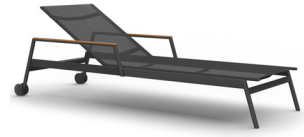

GREENWICH

by Mario Ruiz

BATYLINE ARM POOL CHAISE

832810

SPECIFICATIONS

Width:	28 3/4"	73 cm
Depth:	82 1/4"	209 cm
Height:	27 3/4"	71 cm
Seat height:	12"	31 cm

MATERIALS

Frame: Powder coated aluminum.

COMPLETE COLLECTION

Sofa

Luxe lounge chair

Lounge chair cocktail

Arm dining chair

Side dining chair

Batyline stackable wood arm dining chair

Batyline stackable wood side dining chair

Arm bar stool

Bar stool

Batyline arm pool chaise

Batyline pool chaise

Batyline arm pool chaise with wheels

Batyline pool chaise with wheels

Arm beach chaise

Beach chaise

COMPLETE COLLECTION

Rectangular dining table

Square dining table

Round dining table

Rectangular coffee table

RD side table aluminium top

RD side table teak top

SQ side table aluminium top