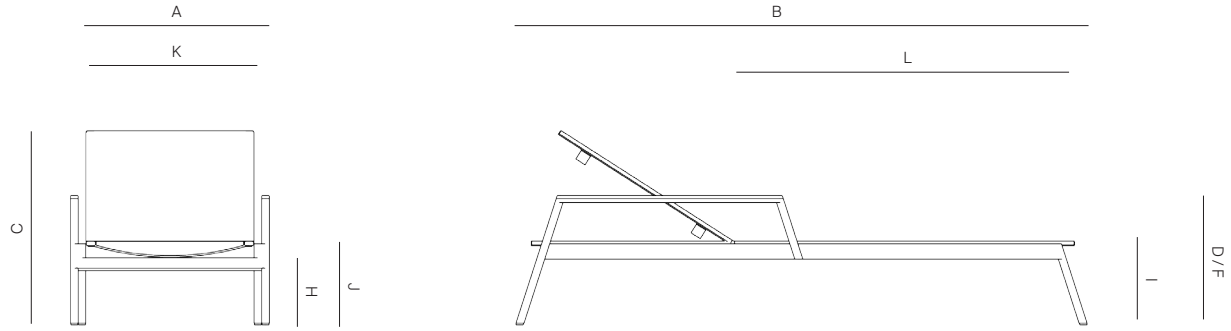

GREENWICH

by Mario Ruiz

BATYLINE ARM POOL CHAISE

832810

SPECIFICATIONS

Width:	28 3/4"	73 cm
Depth:	82 1/4"	209 cm
Height:	27 3/4"	71 cm
Seat height:	12"	31 cm

MATERIALS

Frame: Powder coated aluminum.

BATYLINE ARM POOL CHAISE

832801

MEASURES INCH CM	OVERALL WIDTH	OVERALL DEPTH	OVERALL HEIGHT WITH CUSHIONS	OVERALL FRAME HEIGHT	ARM HEIGHT	ARM WIDTH	FOOT HEIGHT	SEAT HEIGHT WITH CUSHIONS	FRAME SEAT HEIGHT	INSIDE SEAT WIDTH	INSIDE SEAT DEPTH
DESCRIPTION	A	B	C	D	F	G	H	I	J	K	L
POOL CHAISE SKU# 832901	82 1/4 209.1	26 1/2 67.2	13 1/4 33.4	11 1/2 29.5	- -	- -	9 1/2 24	13 1/4 33.5	11 1/2 29.5	24 1/4 61.6	48 1/4 122.5
ARM POOL CHAISE SKU# 832910	82 1/4 209.1	28 3/4 72.8	18 1/2 47	18 1/2 47	18 1/2 47	1 2.8	9 1/2 24	13 1/4 33.5	11 1/2 29.5	24 1/4 61.6	48 1/4 122.5
POOL CHAISE WITH WHEELS SKU# 832911	84 213.6	28 71.1	13 1/4 33.5	11 1/2 29.5	- -	- -	9 1/2 24	13 1/4 33.5	11 1/2 29.5	24 1/4 61.6	48 1/4 122.5
ARM POOL CHAISE WITH WHEELS SKU# 832912	84 213.6	30 1/4 76.7	18 1/2 47	18 1/2 47	18 1/2 47	1 2.8	9 1/2 24	13 1/4 33.5	11 1/2 29.5	24 1/4 61.6	48 1/4 122.5
BATYLINE POOL CHAISE SKU# 832801	82 1/4 209.1	26 1/2 67.2	12 30.6	12 30.6	- -	- -	9 1/2 24	12 30.6	12 30.6	24 1/4 61.6	49 124.5
BATYLINE ARM POOL CHAISE SKU# 832810	82 1/4 209.1	28 3/4 72.8	18 1/2 47	18 1/2 47	18 1/2 47	1 2.8	9 1/2 24	12 30.6	12 30.6	24 1/4 61.6	49 124.5
BATYLINE POOL CHAISE WITH WHEELS SKU# 832811	84 213.6	28 71.1	12 30.6	12 30.6	- -	- -	9 1/2 24	12 30.6	12 30.6	24 1/4 61.6	49 124.5
BATYLINE ARM POOL CHAISE WITH WHEELS SKU# 832812	84 213.6	30 1/4 76.7	18 1/2 47	18 1/2 47	18 1/2 47	1 2.8	9 1/2 24	12 30.6	12 30.6	24 1/4 61.6	49 124.5
BEACH CHAISE SKU# 832913	82 1/4 209.1	26 1/2 67.2	12 30.6	12 30.6	- -	- -	9 1/2 24	12 30.6	12 30.6	24 1/4 61.6	49 124.5
BEACH ARM CHAISE SKU# 832914	82 1/4 209.1	28 3/4 72.8	18 1/2 47	18 1/2 47	18 1/2 47	1 2.8	9 1/2 24	12 30.6	12 30.6	24 1/4 61.6	49 124.5