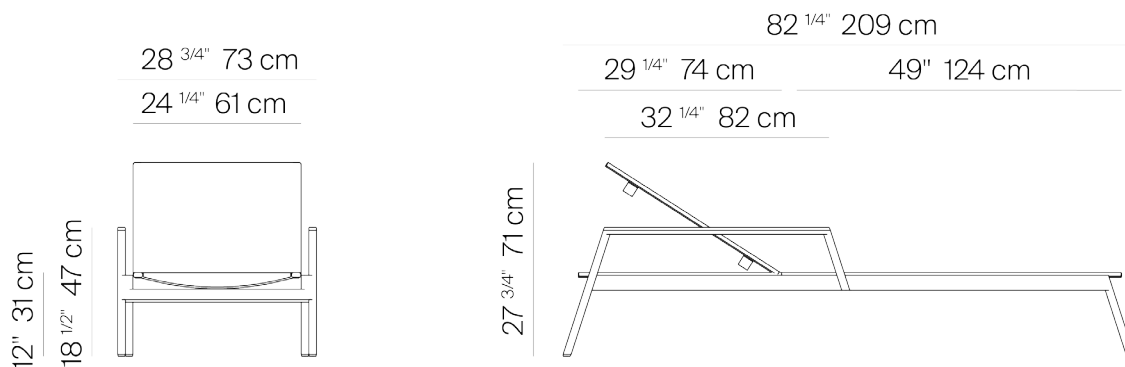

GREENWICH

by Mario Ruiz

BATYLINE ARM POOL CHAISE

832810

SPECIFICATIONS

Width:	28 3/4"	73 cm
Depth:	82 1/4"	209 cm
Height:	27 3/4"	71 cm
Seat height:	12"	31 cm

MATERIALS

Frame: Powder coated aluminum.

BATYLINE ARM POOL CHAISE

832801

MEASURES INCH CM	OVERALL WIDTH	OVERALL DEPTH	OVERALL HEIGHT WITH CUSHIONS	OVERALL FRAME HEIGHT	ARM HEIGHT	ARM WIDTH	FOOT HEIGHT	SEAT HEIGHT WITH CUSHIONS	FRAME SEAT HEIGHT	INSIDE SEAT WIDTH	INSIDE SEAT DEPTH
DESCRIPTION	A	B	C	D	F	G	H	I	J	K	L
POOL CHAISE SKU# 832901	82 1/4 209.1	26 1/2 67.2	13 1/4 33.4	11 1/2 29.5	- -	- -	9 1/2 24	13 1/4 33.5	11 1/2 29.5	24 1/4 61.6	48 1/4 122.5
ARM POOL CHAISE SKU# 832910	82 1/4 209.1	28 3/4 72.8	18 1/2 47	18 1/2 47	18 1/2 47	1 2.8	9 1/2 24	13 1/4 33.5	11 1/2 29.5	24 1/4 61.6	48 1/4 122.5
POOL CHAISE WITH WHEELS SKU# 832911	84 213.6	28 71.1	13 1/4 33.5	11 1/2 29.5	- -	- -	9 1/2 24	13 1/4 33.5	11 1/2 29.5	24 1/4 61.6	48 1/4 122.5
ARM POOL CHAISE WITH WHEELS SKU# 832912	84 213.6	30 1/4 76.7	18 1/2 47	18 1/2 47	18 1/2 47	1 2.8	9 1/2 24	13 1/4 33.5	11 1/2 29.5	24 1/4 61.6	48 1/4 122.5
BATYLINE POOL CHAISE SKU# 832801	82 1/4 209.1	26 1/2 67.2	12 30.6	12 30.6	- -	- -	9 1/2 24	12 30.6	12 30.6	24 1/4 61.6	49 124.5
BATYLINE ARM POOL CHAISE SKU# 832810	82 1/4 209.1	28 3/4 72.8	18 1/2 47	18 1/2 47	18 1/2 47	1 2.8	9 1/2 24	12 30.6	12 30.6	24 1/4 61.6	49 124.5
BATYLINE POOL CHAISE WITH WHEELS SKU# 832811	84 213.6	28 71.1	12 30.6	12 30.6	- -	- -	9 1/2 24	12 30.6	12 30.6	24 1/4 61.6	49 124.5
BATYLINE ARM POOL CHAISE WITH WHEELS SKU# 832812	84 213.6	30 1/4 76.7	18 1/2 47	18 1/2 47	18 1/2 47	1 2.8	9 1/2 24	12 30.6	12 30.6	24 1/4 61.6	49 124.5
BEACH CHAISE SKU# 832913	82 1/4 209.1	26 1/2 67.2	12 30.6	12 30.6	- -	- -	9 1/2 24	12 30.6	12 30.6	24 1/4 61.6	49 124.5
BEACH ARM CHAISE SKU# 832914	82 1/4 209.1	28 3/4 72.8	18 1/2 47	18 1/2 47	18 1/2 47	1 2.8	9 1/2 24	12 30.6	12 30.6	24 1/4 61.6	49 124.5