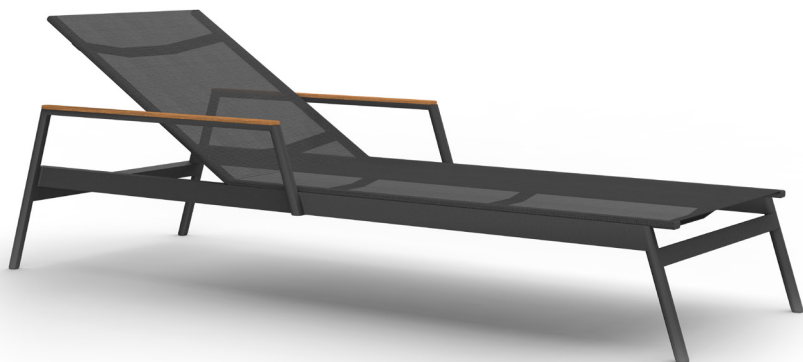

GREENWICH

by Mario Ruiz

BATYLINE ARM POOL CHAISE

832810

SPECIFICATIONS

Width:	28 3/4"	73 cm
Depth:	82 1/4"	209 cm
Height:	27 3/4"	71 cm
Seat height:	12"	31 cm

MATERIALS

Frame: Powder coated aluminum.

Accents: Premium grade teak wood and Batyline.

Furniture Cover Available.

FINISHES

SPACE GREY
-52

MUSCADE
-51

WHITE
-53

NATURAL
-20

ALUMINUM

COMPLETE COLLECTION

Sofa

Luxe lounge chair

Lounge chair cocktail

Arm dining chair

Side dining chair

Batyline stackable wood arm dining chair

Batyline stackable wood side dining chair