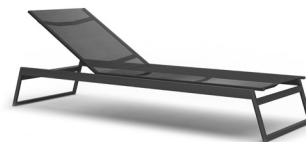

GREENWICH

by Mario Ruiz

BATYLINE ARM POOL CHAISE

832810

SPECIFICATIONS

Width:	28 3/4"	73 cm
Depth:	82 1/4"	209 cm
Height:	27 3/4"	71 cm
Seat height:	12"	31 cm

MATERIALS

Frame: Powder coated aluminum.

COMPLETE COLLECTION

Sofa

Luxe lounge chair

Lounge chair cocktail

Arm dining chair

Side dining chair

Batyline stackable wood arm dining chair

Batyline stackable wood side dining chair

Arm bar stool

Bar stool

Batyline arm pool chaise

Batyline pool chaise

Batyline arm pool chaise with wheels

Batyline pool chaise with wheels

Arm beach chaise

Beach chaise

COMPLETE COLLECTION

Rectangular dining table

Square dining table

Round dining table

Rectangular coffee table

RD side table aluminium top

RD side table teak top

SQ side table aluminium top