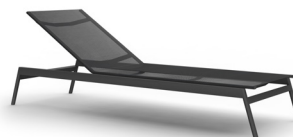

GREENWICH

by Mario Ruiz

BATYLINE ARM POOL CHAISE

832810

SPECIFICATIONS

Width:	28 3/4"	73 cm
Depth:	82 1/4"	209 cm
Height:	27 3/4"	71 cm
Seat height:	12"	31 cm

MATERIALS

Frame: Powder coated aluminum.

COMPLETE COLLECTION

Sofa

Luxe lounge chair

Lounge chair cocktail

Arm dining chair

Side dining chair

Batyline stackable wood arm dining chair

Batyline stackable wood side dining chair

Arm bar stool

Bar stool

Batyline arm pool chaise

Batyline pool chaise

Batyline arm pool chaise with wheels

Batyline pool chaise with wheels

Arm beach chaise

Beach chaise

COMPLETE COLLECTION

Rectangular dining table

Square dining table

Round dining table

Rectangular coffee table

RD side table aluminium top

RD side table teak top

SQ side table aluminium top