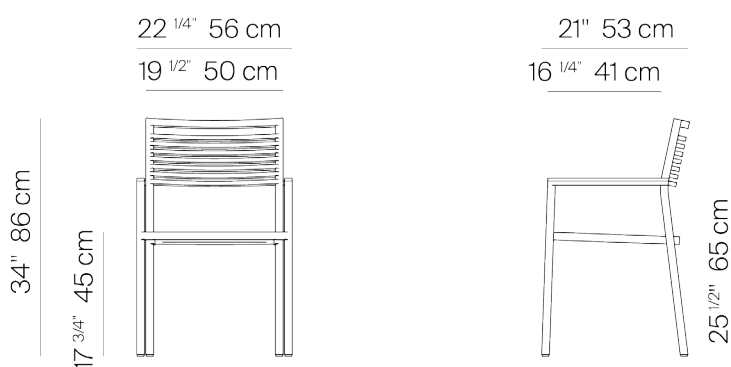

## SPECIFICATIONS

Width:	22 1/4"	56 cm
Depth:	21"	53 cm
Height:	34"	86 cm
Seat height:	17 3/4"	45 cm

# DANAO

ARM DINING CHAIR

832101

MEASURES INCH CM	OVERALL WIDTH	OVERALL DEPTH	OVERALL HEIGHT WITH CUSHIONS	OVERALL FRAME HEIGHT	ARM HEIGHT	ARM WIDTH	FOOT HEIGHT	SEAT HEIGHT WITH CUSHIONS	FRAME SEAT HEIGHT	INSIDE SEAT WIDTH	INSIDE SEAT DEPTH
DESCRIPTION	A	B	C	D	F	G	H	I	J	K	L
DINING SIDE CHAIR SKU# 832201	19 1/2 49.8	21 1/4 53.7	34 86.1	34 86.1	- -	- -	16 1/2 42.2	17 3/4 45	17 3/4 45	17 43.2	19 48.5
ARM DINING CHAIR SKU# 832101	22 1/4 56.4	21 1/4 53.7	34 86.1	34 86.1	25 1/2 64.5	1 2.8	16 1/2 42.2	17 3/4 45	17 3/4 45	17 43.2	19 48.5
BAR STOOL SKU# 838201	19 1/2 49.8	21 53.1	46 117	46 117	- -	- -	29 73.4	30 76.2	30 76.2	19 1/2 49.8	18 45.7
ARM BAR STOOL SKU# 838441	22 1/4 56.4	21 53.1	46 117	46 117	37 1/2 95.4	1 2.8	29 73.4	30 76.2	30 76.2	19 1/2 49.8	18 45.7
LUXE LOUNGE CHAIR SKU# 832302	27 68.6	28 3/4 73	29 73.5	24 3/4 63	24 3/4 63	1 2.8	8 1/2 21.4	16 1/2 42	10 1/4 26.2	24 3/4 63	27 3/4 70.2
3 SEAT SOFA SKU# 832502	94 238.9	31 3/4 80.6	29 73.7	24 3/4 63	24 3/4 63	1 2.8	8 1/2 21.4	16 1/2 42	10 1/4 26.2	91 3/4 233.3	30 1/2 77.8
LOUNGE CHAIR COCKTAIL SKU# 832303	24 3/4 63	27 1/4 69	31 1/2 80	31 1/2 80	22 55.7	1 2.8	13 3/4 35.2	15 38	15 38	19 1/2 49.8	25 63.5
STACKABLE BATYLINE WOOD SIDE CHAIR SKU# 832203	21 53.4	23 1/2 59.8	33 1/2 84.9	33 1/2 84.9	- -	- -	15 1/2 39.1	17 3/4 45.3	17 3/4 45.3	17 3/4 44.4	22 56.1
STACKABLE BATYLINE WOOD ARM CHAIR SKU# 832103	24 1/4 61.4	23 1/2 59.8	33 1/2 84.9	33 1/2 84.9	25 1/4 64.2	1 1/2 35	15 1/2 39.1	17 3/4 45.3	17 3/4 45.3	17 3/4 44.4	22 55.7
STACKABLE BATYLINE WOOD ARM CHAIR SKU# 832103	24 1/4 61.4	23 1/2 59.8	33 1/2 84.9	33 1/2 84.9	25 1/4 64.2	1 1/2 35	15 1/2 39.1	17 3/4 45.3	17 3/4 45.3	17 3/4 44.4	22 55.7