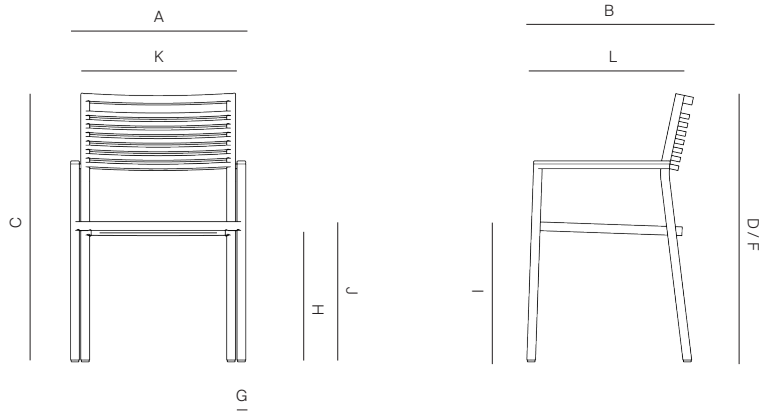

## SPECIFICATIONS

Width:	22 1/4"	56 cm
Depth:	21"	53 cm
Height:	34"	86 cm
Seat height:	17 3/4"	45 cm

# DANAO

ARM DINING CHAIR

832101

MEASURES INCH CM	OVERALL WIDTH	OVERALL DEPTH	OVERALL HEIGHT WITH CUSHIONS	OVERALL FRAME HEIGHT	ARM HEIGHT	ARM WIDTH	FOOT HEIGHT	SEAT HEIGHT WITH CUSHIONS	FRAME SEAT HEIGHT	INSIDE SEAT WIDTH	INSIDE SEAT DEPTH
DESCRIPTION	A	B	C	D	F	G	H	I	J	K	L
DINING SIDE CHAIR SKU# 832201	19 1/2 49.8	21 1/4 53.7	34 86.1	34 86.1	- -	- -	16 1/2 42.2	17 3/4 45	17 3/4 45	17 43.2	19 48.5
ARM DINING CHAIR SKU# 832101	22 1/4 56.4	21 1/4 53.7	34 86.1	34 86.1	25 1/2 64.5	1 2.8	16 1/2 42.2	17 3/4 45	17 3/4 45	17 43.2	19 48.5
BAR STOOL SKU# 838201	19 1/2 49.8	21 53.1	46 117	46 117	- -	- -	29 73.4	30 76.2	30 76.2	19 1/2 49.8	18 45.7
ARM BAR STOOL SKU# 838441	22 1/4 56.4	21 53.1	46 117	46 117	37 1/2 95.4	1 2.8	29 73.4	30 76.2	30 76.2	19 1/2 49.8	18 45.7
LUXE LOUNGE CHAIR SKU# 832302	27 68.6	28 3/4 73	29 73.5	24 3/4 63	24 3/4 63	1 2.8	8 1/2 21.4	16 1/2 42	10 1/4 26.2	24 3/4 63	27 3/4 70.2
3 SEAT SOFA SKU# 832502	94 238.9	31 3/4 80.6	29 73.7	24 3/4 63	24 3/4 63	1 2.8	8 1/2 21.4	16 1/2 42	10 1/4 26.2	91 3/4 233.3	30 1/2 77.8
LOUNGE CHAIR COCKTAIL SKU# 832303	24 3/4 63	27 1/4 69	31 1/2 80	31 1/2 80	22 55.7	1 2.8	13 3/4 35.2	15 38	15 38	19 1/2 49.8	25 63.5
STACKABLE BATYLINE WOOD SIDE CHAIR SKU# 832203	21 53.4	23 1/2 59.8	33 1/2 84.9	33 1/2 84.9	- -	- -	15 1/2 39.1	17 3/4 45.3	17 3/4 45.3	17 3/4 44.4	22 56.1
STACKABLE BATYLINE WOOD ARM CHAIR SKU# 832103	24 1/4 61.4	23 1/2 59.8	33 1/2 84.9	33 1/2 84.9	25 1/4 64.2	1 1/2 35	15 1/2 39.1	17 3/4 45.3	17 3/4 45.3	17 3/4 44.4	22 55.7
STACKABLE BATYLINE WOOD ARM CHAIR SKU# 832103	24 1/4 61.4	23 1/2 59.8	33 1/2 84.9	33 1/2 84.9	25 1/4 64.2	1 1/2 35	15 1/2 39.1	17 3/4 45.3	17 3/4 45.3	17 3/4 44.4	22 55.7