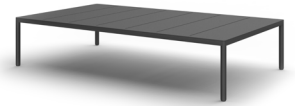

COMPLETE COLLECTION

Sofa

Luxe lounge chair

Lounge chair cocktail

Arm dining chair

Side dining chair

Batyline stackable wood arm dining chair

Batyline stackable wood side dining chair

Arm bar stool

Bar stool

Batyline arm pool chaise

Batyline pool chaise

Batyline arm pool chaise with wheels

Batyline pool chaise with wheels

Arm beach chaise

Beach chaise

COMPLETE COLLECTION

Rectangular dining table

Square dining table

Round dining table

Rectangular coffee table

RD side table aluminium top

RD side table teak top

SQ side table aluminium top

SQ side table teak top

40" RD Bar table aluminium top

40" RD Bar table aluminium top

40" SQ Bar table aluminium top

40" SQ Bar table aluminium top

RD Café table aluminium top

RD Café table teak top

SQ Café table aluminium top