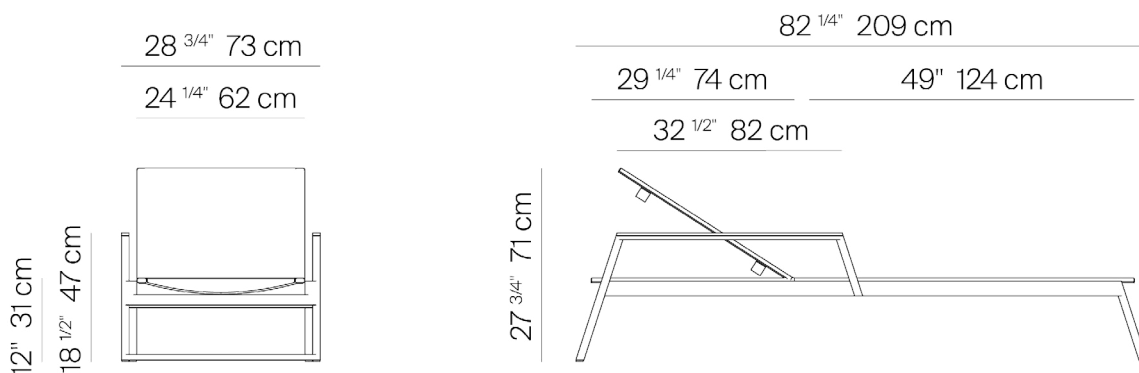

GREENWICH

by Mario Ruiz

ARM BEACH CHAISE

832914

SPECIFICATIONS

Width:	24 1/4"	62 cm
Depth:	82 1/4"	209 cm
Height:	27 3/4"	71 cm
Seat height:	17 3/4"	45 cm

MATERIALS

Frame: Powder coated aluminum.

832914

MEASURES INCH CM	OVERALL WIDTH	OVERALL DEPTH	OVERALL HEIGHT WITH CUSHIONS	OVERALL FRAME HEIGHT	ARM HEIGHT	ARM WIDTH	FOOT HEIGHT	SEAT HEIGHT WITH CUSHIONS	FRAME SEAT HEIGHT	INSIDE SEAT WIDTH	INSIDE SEAT DEPTH
DESCRIPTION	A	B	C	D	F	G	H	I	J	K	L
POOL CHAISE SKU# 832901	82 1/4 209.1	26 1/2 67.2	13 1/4 33.4	11 1/2 29.5	- -	- -	9 1/2 24	13 1/4 33.5	11 1/2 29.5	24 1/4 61.6	48 1/4 122.5
ARM POOL CHAISE SKU# 832910	82 1/4 209.1	28 3/4 72.8	18 1/2 47	18 1/2 47	18 1/2 47	1 2.8	9 1/2 24	13 1/4 33.5	11 1/2 29.5	24 1/4 61.6	48 1/4 122.5
POOL CHAISE WITH WHEELS SKU# 832911	84 213.6	28 71.1	13 1/4 33.5	11 1/2 29.5	- -	- -	9 1/2 24	13 1/4 33.5	11 1/2 29.5	24 1/4 61.6	48 1/4 122.5
ARM POOL CHAISE WITH WHEELS SKU# 832912	84 213.6	30 1/4 76.7	18 1/2 47	18 1/2 47	18 1/2 47	1 2.8	9 1/2 24	13 1/4 33.5	11 1/2 29.5	24 1/4 61.6	48 1/4 122.5
BATYLINE POOL CHAISE SKU# 832801	82 1/4 209.1	26 1/2 67.2	12 30.6	12 30.6	- -	- -	9 1/2 24	12 30.6	12 30.6	24 1/4 61.6	49 124.5
BATYLINE ARM POOL CHAISE SKU# 832810	82 1/4 209.1	28 3/4 72.8	18 1/2 47	18 1/2 47	18 1/2 47	1 2.8	9 1/2 24	12 30.6	12 30.6	24 1/4 61.6	49 124.5
BATYLINE POOL CHAISE WITH WHEELS SKU# 832811	84 213.6	28 71.1	12 30.6	12 30.6	- -	- -	9 1/2 24	12 30.6	12 30.6	24 1/4 61.6	49 124.5
BATYLINE ARM POOL CHAISE WITH WHEELS SKU# 832812	84 213.6	30 1/4 76.7	18 1/2 47	18 1/2 47	18 1/2 47	1 2.8	9 1/2 24	12 30.6	12 30.6	24 1/4 61.6	49 124.5
BEACH CHAISE SKU# 832913	82 1/4 209.1	26 1/2 67.2	12 30.6	12 30.6	- -	- -	9 1/2 24	12 30.6	12 30.6	24 1/4 61.6	49 124.5
BEACH ARM CHAISE SKU# 832914	82 1/4 209.1	28 3/4 72.8	18 1/2 47	18 1/2 47	18 1/2 47	1 2.8	9 1/2 24	12 30.6	12 30.6	24 1/4 61.6	49 124.5