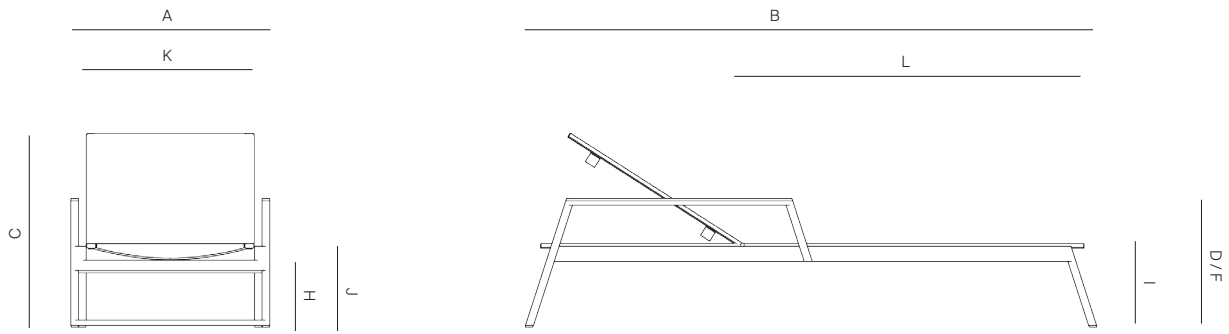

GREENWICH

by Mario Ruiz

ARM BEACH CHAISE

832914

SPECIFICATIONS

Width:	24 1/4"	62 cm
Depth:	82 1/4"	209 cm
Height:	27 3/4"	71 cm
Seat height:	17 3/4"	45 cm

MATERIALS

Frame: Powder coated aluminum.

832914

MEASURES INCH CM	OVERALL WIDTH	OVERALL DEPTH	OVERALL HEIGHT WITH CUSHIONS	OVERALL FRAME HEIGHT	ARM HEIGHT	ARM WIDTH	FOOT HEIGHT	SEAT HEIGHT WITH CUSHIONS	FRAME SEAT HEIGHT	INSIDE SEAT WIDTH	INSIDE SEAT DEPTH
DESCRIPTION	A	B	C	D	F	G	H	I	J	K	L
POOL CHAISE SKU# 832901	82 1/4 209.1	26 1/2 67.2	13 1/4 33.4	11 1/2 29.5	- -	- -	9 1/2 24	13 1/4 33.5	11 1/2 29.5	24 1/4 61.6	48 1/4 122.5
ARM POOL CHAISE SKU# 832910	82 1/4 209.1	28 3/4 72.8	18 1/2 47	18 1/2 47	18 1/2 47	1 2.8	9 1/2 24	13 1/4 33.5	11 1/2 29.5	24 1/4 61.6	48 1/4 122.5
POOL CHAISE WITH WHEELS SKU# 832911	84 213.6	28 71.1	13 1/4 33.5	11 1/2 29.5	- -	- -	9 1/2 24	13 1/4 33.5	11 1/2 29.5	24 1/4 61.6	48 1/4 122.5
ARM POOL CHAISE WITH WHEELS SKU# 832912	84 213.6	30 1/4 76.7	18 1/2 47	18 1/2 47	18 1/2 47	1 2.8	9 1/2 24	13 1/4 33.5	11 1/2 29.5	24 1/4 61.6	48 1/4 122.5
BATYLINE POOL CHAISE SKU# 832801	82 1/4 209.1	26 1/2 67.2	12 30.6	12 30.6	- -	- -	9 1/2 24	12 30.6	12 30.6	24 1/4 61.6	49 124.5
BATYLINE ARM POOL CHAISE SKU# 832810	82 1/4 209.1	28 3/4 72.8	18 1/2 47	18 1/2 47	18 1/2 47	1 2.8	9 1/2 24	12 30.6	12 30.6	24 1/4 61.6	49 124.5
BATYLINE POOL CHAISE WITH WHEELS SKU# 832811	84 213.6	28 71.1	12 30.6	12 30.6	- -	- -	9 1/2 24	12 30.6	12 30.6	24 1/4 61.6	49 124.5
BATYLINE ARM POOL CHAISE WITH WHEELS SKU# 832812	84 213.6	30 1/4 76.7	18 1/2 47	18 1/2 47	18 1/2 47	1 2.8	9 1/2 24	12 30.6	12 30.6	24 1/4 61.6	49 124.5
BEACH CHAISE SKU# 832913	82 1/4 209.1	26 1/2 67.2	12 30.6	12 30.6	- -	- -	9 1/2 24	12 30.6	12 30.6	24 1/4 61.6	49 124.5
BEACH ARM CHAISE SKU# 832914	82 1/4 209.1	28 3/4 72.8	18 1/2 47	18 1/2 47	18 1/2 47	1 2.8	9 1/2 24	12 30.6	12 30.6	24 1/4 61.6	49 124.5