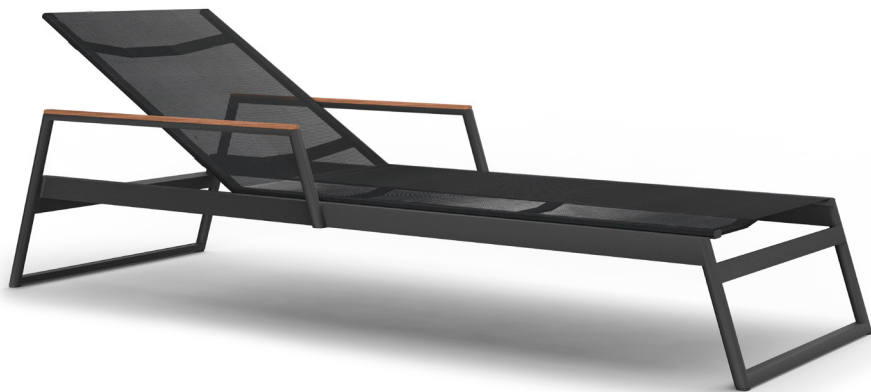

GREENWICH

by Mario Ruiz

ARM BEACH CHAISE

832914

SPECIFICATIONS

Width:	24 1/4"	62 cm
Depth:	82 1/4"	209 cm
Height:	27 3/4"	71 cm
Seat height:	17 3/4"	45 cm

MATERIALS

Frame: Powder coated aluminum.

Accents: Premium grade teak wood.

Cushion Foam: Made of flow-through foam with Dacron wrap.

Cushion Fabric: COM/Outdoor Canvas Grade A / Luxury Grade B Fabric options.

(Reference Fabric Specification Sheet)

COMPLETE COLLECTION

Sofa

Luxe lounge chair

Lounge chair cocktail

Arm dining chair

Side dining chair

Batyline stackable wood arm dining chair

Batyline stackable wood side dining chair