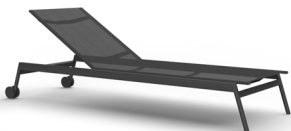

GREENWICH

by Mario Ruiz

ARM BAR STOOL

838441

SPECIFICATIONS

Width:	22 1/4"	56 cm
Depth:	21"	53 cm
Height:	46"	117 cm
Seat height:	30"	76 cm

MATERIALS

Frame: Powder coated aluminum.
Accents: Premium grade teak wood.
Furniture Cover Available.

COMPLETE COLLECTION

Sofa

Luxe lounge chair

Lounge chair cocktail

Arm dining chair

Side dining chair

Batyline stackable wood arm dining chair

Batyline stackable wood side dining chair

Arm bar stool

Bar stool

Batyline arm pool chaise

Batyline pool chaise

Batyline arm pool chaise with wheels

Batyline pool chaise with wheels

Arm beach chaise

Beach chaise

COMPLETE COLLECTION

Rectangular dining table

Square dining table

Round dining table

Rectangular coffee table

RD side table aluminium top

RD side table teak top

SQ side table aluminium top