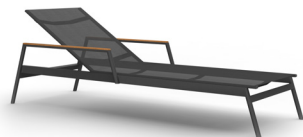

GREENWICH

by Mario Ruiz

ARM BAR STOOL

838441

SPECIFICATIONS

Width:	22 1/4"	56 cm
Depth:	21"	53 cm
Height:	46"	117 cm
Seat height:	30"	76 cm

MATERIALS

Frame: Powder coated aluminum.
Accents: Premium grade teak wood.
Furniture Cover Available.

MEASURES INCH CM	# OF BACK CUSHIONS	COM BACK CUSHIONS YARDS METERS	# OF SEAT CUSHIONS	COM SEAT CUSHIONS YARDS METERS	DIAGONAL CLEARANCE	FURNITURE WEIGHT LBS KGS	TOTAL PIECES IN A BOX	BOXED WEIGHT LBS KGS	BOXED WIDTH	BOXED DEPTH	BOXED HEIGHT	CBM
DESCRIPTION	M											
DINING SIDE CHAIR SKU# 832201	-	-	-	-	40 101.5	11 5	1	15 73	23.25 59.06	29.40 74.68	39.75 100.97	0.45 0.45
ARM DINING CHAIR SKU# 832101	-	-	-	-	40 101.5	16 7	1	20 9	25.25 64.14	23.75 60.33	37 93.98	0.36 0.36
BAR STOOL SKU# 838201	-	-	-	-	50 127.2	18 8	1	22 9	22.50 57.15	24 60.96	49.25 125.10	0.44 0.44
ARM BAR STOOL SKU# 838441	-	-	-	-	50 127.2	20 9	1	25 11	25.25 64.14	24 60.96	49.25 125.10	0.49 0.49
LUXE LOUNGE CHAIR SKU# 832302	1	2	1	3	38 96.4	35 16	1	39 18	28.25 71.76	30 76.20	26 66.04	0.36 0.36
3 SEAT SOFA SKU# 832502	3	6	3	9	40 1/4 102.3	114 52	1	120 54	97 246.38	34.75 88.27	27.75 70.49	1.53 1.53
LOUNGE CHAIR COCKTAIL SKU# 832303	-	-	-	-	41 1/2 105.7	18 8.3	1	22 10	26.00 66.04	35.50 90.17	37.75 95.89	0.39 0.570
STACKABLE BATYLINE WOOD SIDE CHAIR SKU# 832203	-	-	-	-	41 104	13.20 6	1	18 8	24.25 61.60	26 66.04	36.50 92.71	0.38 0.38
STACKABLE BATYLINE WOOD ARM CHAIR SKU# 832103	-	-	-	-	41 103.8	15.40 7	1	20 9	27.25 69.22	26 66.04	36.50 92.71	0.42 0.42

COMPLETE COLLECTION

Sofa

Luxe lounge chair

Lounge chair cocktail

Arm dining chair

Side dining chair

Batyline stackable wood arm dining chair

Batyline stackable wood side dining chair

Arm bar stool

Bar stool

Batyline arm pool chaise

Batyline pool chaise

Batyline arm pool chaise with wheels

Batyline pool chaise with wheels

Arm beach chaise

Beach chaise