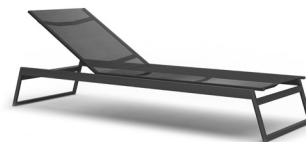

GREENWICH

by Mario Ruiz

ARM BAR STOOL

838441

SPECIFICATIONS

Width:	22 1/4"	56 cm
Depth:	21"	53 cm
Height:	46"	117 cm
Seat height:	30"	76 cm

MATERIALS

Frame: Powder coated aluminum.
Accents: Premium grade teak wood.
Furniture Cover Available.

COMPLETE COLLECTION

Sofa

Luxe lounge chair

Lounge chair cocktail

Arm dining chair

Side dining chair

Batyline stackable wood arm dining chair

Batyline stackable wood side dining chair

Arm bar stool

Bar stool

Batyline arm pool chaise

Batyline pool chaise

Batyline arm pool chaise with wheels

Batyline pool chaise with wheels

Arm beach chaise

Beach chaise

COMPLETE COLLECTION

Rectangular dining table

Square dining table

Round dining table

Rectangular coffee table

RD side table aluminium top

RD side table teak top

SQ side table aluminium top