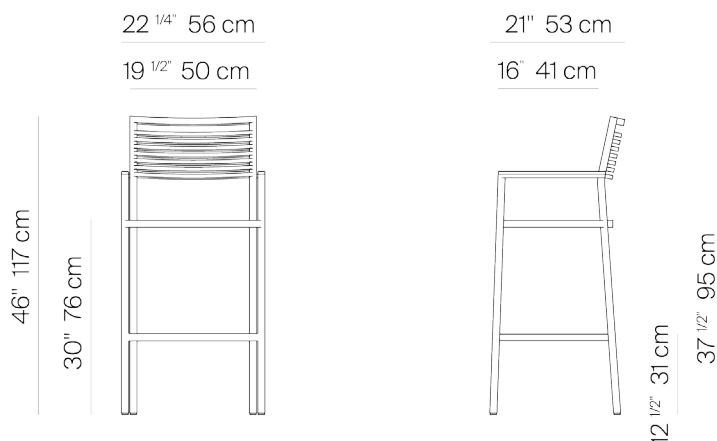

GREENWICH

by Mario Ruiz

ARM BAR STOOL

838441

SPECIFICATIONS

Width:	22 1/4"	56 cm
Depth:	21"	53 cm
Height:	46"	117 cm
Seat height:	30"	76 cm

MATERIALS

Frame: Powder coated aluminum.
Accents: Premium grade teak wood.
Furniture Cover Available.

ARM BAR STOOL

838441

MEASURES INCH CM	OVERALL WIDTH	OVERALL DEPTH	OVERALL HEIGHT WITH CUSHIONS	OVERALL FRAME HEIGHT	ARM HEIGHT	ARM WIDTH	FOOT HEIGHT	SEAT HEIGHT WITH CUSHIONS	FRAME SEAT HEIGHT	INSIDE SEAT WIDTH	INSIDE SEAT DEPTH
DESCRIPTION	A	B	C	D	F	G	H	I	J	K	L
DINING SIDE CHAIR SKU# 832201	19 1/2 49.8	21 1/4 53.7	34 86.1	34 86.1	- -	- -	16 1/2 42.2	17 3/4 45	17 3/4 45	17 43.2	19 48.5
ARM DINING CHAIR SKU# 832101	22 1/4 56.4	21 1/4 53.7	34 86.1	34 86.1	25 1/2 64.5	1 2.8	16 1/2 42.2	17 3/4 45	17 3/4 45	17 43.2	19 48.5
BAR STOOL SKU# 838201	19 1/2 49.8	21 53.1	46 117	46 117	- -	- -	29 73.4	30 76.2	30 76.2	19 1/2 49.8	18 45.7
ARM BAR STOOL SKU# 838441	22 1/4 56.4	21 53.1	46 117	46 117	37 1/2 95.4	1 2.8	29 73.4	30 76.2	30 76.2	19 1/2 49.8	18 45.7
LUXE LOUNGE CHAIR SKU# 832302	27 68.6	28 3/4 73	29 73.5	24 3/4 63	24 3/4 63	1 2.8	8 1/2 21.4	16 1/2 42	10 1/4 26.2	24 3/4 63	27 3/4 70.2
3 SEAT SOFA SKU# 832502	94 238.9	31 3/4 80.6	29 73.7	24 3/4 63	24 3/4 63	1 2.8	8 1/2 21.4	16 1/2 42	10 1/4 26.2	91 3/4 233.3	30 1/2 77.8
LOUNGE CHAIR COCKTAIL SKU# 832303	24 3/4 63	27 1/4 69	31 1/2 80	31 1/2 80	22 55.7	1 2.8	13 3/4 35.2	15 38	15 38	19 1/2 49.8	25 63.5
STACKABLE BATYLINE WOOD SIDE CHAIR SKU# 832203	21 53.4	23 1/2 59.8	33 1/2 84.9	33 1/2 84.9	- -	- -	15 1/2 39.1	17 3/4 45.3	17 3/4 45.3	17 3/4 44.4	22 56.1
STACKABLE BATYLINE WOOD ARM CHAIR SKU# 832103	24 1/4 61.4	23 1/2 59.8	33 1/2 84.9	33 1/2 84.9	25 1/4 64.2	1 1/2 35	15 1/2 39.1	17 3/4 45.3	17 3/4 45.3	17 3/4 44.4	22 55.7
STACKABLE BATYLINE WOOD ARM CHAIR SKU# 832103	24 1/4 61.4	23 1/2 59.8	33 1/2 84.9	33 1/2 84.9	25 1/4 64.2	1 1/2 35	15 1/2 39.1	17 3/4 45.3	17 3/4 45.3	17 3/4 44.4	22 55.7