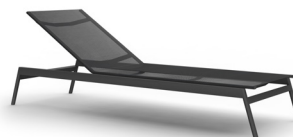

GREENWICH

by Mario Ruiz

ARM BAR STOOL

838441

SPECIFICATIONS

Width:	22 1/4"	56 cm
Depth:	21"	53 cm
Height:	46"	117 cm
Seat height:	30"	76 cm

MATERIALS

Frame: Powder coated aluminum.
Accents: Premium grade teak wood.
Furniture Cover Available.

MEASURES INCH CM	# OF BACK CUSHIONS	COM BACK CUSHIONS YARDS METERS	# OF SEAT CUSHIONS	COM SEAT CUSHIONS YARDS METERS	DIAGONAL CLEARANCE	FURNITURE WEIGHT LBS KGS	TOTAL PIECES IN A BOX	BOXED WEIGHT LBS KGS	BOXED WIDTH	BOXED DEPTH	BOXED HEIGHT	CBM
DESCRIPTION	M											
DINING SIDE CHAIR SKU# 832201	-	-	-	-	40 101.5	11 5	1	15 73	23.25 59.06	29.40 74.68	39.75 100.97	0.45 0.45
ARM DINING CHAIR SKU# 832101	-	-	-	-	40 101.5	16 7	1	20 9	25.25 64.14	23.75 60.33	37 93.98	0.36 0.36
BAR STOOL SKU# 838201	-	-	-	-	50 127.2	18 8	1	22 9	22.50 57.15	24 60.96	49.25 125.10	0.44 0.44
ARM BAR STOOL SKU# 838441	-	-	-	-	50 127.2	20 9	1	25 11	25.25 64.14	24 60.96	49.25 125.10	0.49 0.49
LUXE LOUNGE CHAIR SKU# 832302	1	2	1	3	38 96.4	35 16	1	39 18	28.25 71.76	30 76.20	26 66.04	0.36 0.36
3 SEAT SOFA SKU# 832502	3	6	3	9	40 1/4 102.3	114 52	1	120 54	97 246.38	34.75 88.27	27.75 70.49	1.53 1.53
LOUNGE CHAIR COCKTAIL SKU# 832303	-	-	-	-	41 1/2 105.7	18 8.3	1	22 10	26.00 66.04	35.50 90.17	37.75 95.89	0.39 0.570
STACKABLE BATYLINE WOOD SIDE CHAIR SKU# 832203	-	-	-	-	41 104	13.20 6	1	18 8	24.25 61.60	26 66.04	36.50 92.71	0.38 0.38
STACKABLE BATYLINE WOOD ARM CHAIR SKU# 832103	-	-	-	-	41 103.8	15.40 7	1	20 9	27.25 69.22	26 66.04	36.50 92.71	0.42 0.42

COMPLETE COLLECTION

Sofa

Luxe lounge chair

Lounge chair cocktail

Arm dining chair

Side dining chair

Batyline stackable wood arm dining chair

Batyline stackable wood side dining chair

Arm bar stool

Bar stool

Batyline arm pool chaise

Batyline pool chaise

Batyline arm pool chaise with wheels

Batyline pool chaise with wheels

Arm beach chaise

Beach chaise