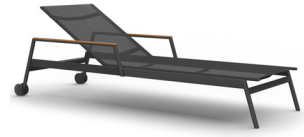

GREENWICH

by Mario Ruiz

ARM BAR STOOL

838441

SPECIFICATIONS

Width:	22 1/4"	56 cm
Depth:	21"	53 cm
Height:	46"	117 cm
Seat height:	30"	76 cm

MATERIALS

Frame: Powder coated aluminum.
Accents: Premium grade teak wood.
Furniture Cover Available.

COMPLETE COLLECTION

Sofa

Luxe lounge chair

Lounge chair cocktail

Arm dining chair

Side dining chair

Batyline stackable wood arm dining chair

Batyline stackable wood side dining chair

Arm bar stool

Bar stool

Batyline arm pool chaise

Batyline pool chaise

Batyline arm pool chaise with wheels

Batyline pool chaise with wheels

Arm beach chaise

Beach chaise

COMPLETE COLLECTION

Rectangular dining table

Square dining table

Round dining table

Rectangular coffee table

RD side table aluminium top

RD side table teak top

SQ side table aluminium top