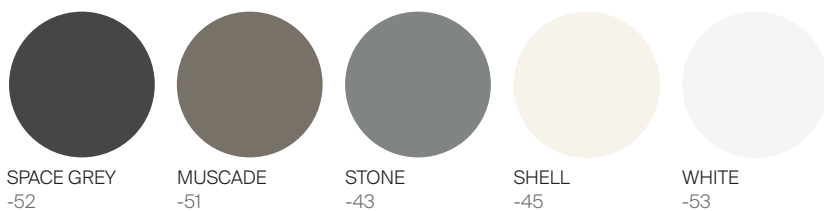

FINISHES

ALUMINUM

MATERIALS

Frame: Powder coated aluminum.

Cushion Foam: Made of HR (High Resiliency) foam with Dacron wrap incased in a nonwoven UV stabilized waterproof sonic welded fabric.

Cushion Fabric: COM/ Outdoor Canvas Grade A / Luxury Grade B Fabric options.

(Reference Fabric Specification Sheet)

Throw Pillows Available: Outdoor Polyfill.

Furniture Cover Available.

THROW PILLOWS SOLD SEPARATELY

MOQ APPLIED ON CERTAIN FINISHES

DANAO

danaoliving.com