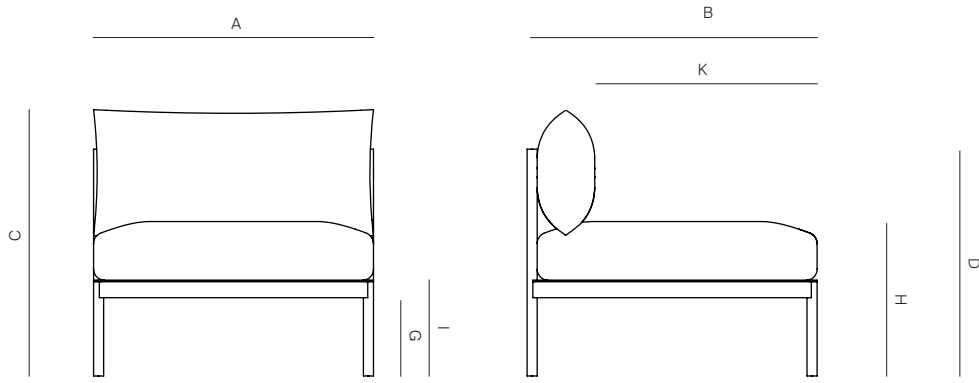

GREENWICH

by Mario Ruiz

ARMLESS SECTIONAL 1 SEATER

832322

SPECIFICATIONS

Width:	30 3/4"	77.8 cm
Depth:	31 3/4"	80.6 cm
Height:	29"	73.7 cm
Seat height:	16 1/2"	42 cm

COM: 3.5 yds
*COM based on 54" wide no repeat fabric.

(Reference Fabric Specification Sheet)

Throw Pillows Available: Outdoor Polyfill.

Furniture Cover Available.

THROW PILLOWS SOLD SEPARATELY

MOQ APPLIED ON CERTAIN FINISHES

DANAO

danaoliving.com

ARMLESS SECTIONAL 1 SEATER

832322

MEASURES INCH CM	OVERALL WIDTH	OVERALL DEPTH	OVERALL HEIGHT WITH CUSHIONS	OVERALL FRAME HEIGHT	ARM HEIGHT	ARM WIDTH	FOOT HEIGHT	SEAT HEIGHT WITH CUSHIONS	FRAME SEAT HEIGHT	INSIDE SEAT WIDTH	INSIDE SEAT DEPTH
DESCRIPTION	A	B	C	D	E	F	G	H	I	J	K
ARMLESS SECTIONAL 1 SEATER	30 3/4	31 3/4	29	24 3/4	-	-	8 1/2	16 1/2	10 1/4	-	25 1/2
SKU# 832322	77.8	80.6	73.7	63	-	-	21.4	42	26.2	-	64.7

MEASURES INCH CM	# OF BACK CUSHIONS	# OF SEAT CUSHIONS	COM CUSHIONS YARDS METERS	DIAGONAL CLEARANCE	FURNITURE WEIGHT LBS KGS	TOTAL PIECES IN A BOX	BOXED WEIGHT LBS KGS	CUBE
DESCRIPTION	L							
ARMLESS SECTIONAL 1 SEATER	1	1	3 1/2	40 1/4	28	1	66	18.8
SKU# 832322	1	1	2.9	102.3	12	1	29	