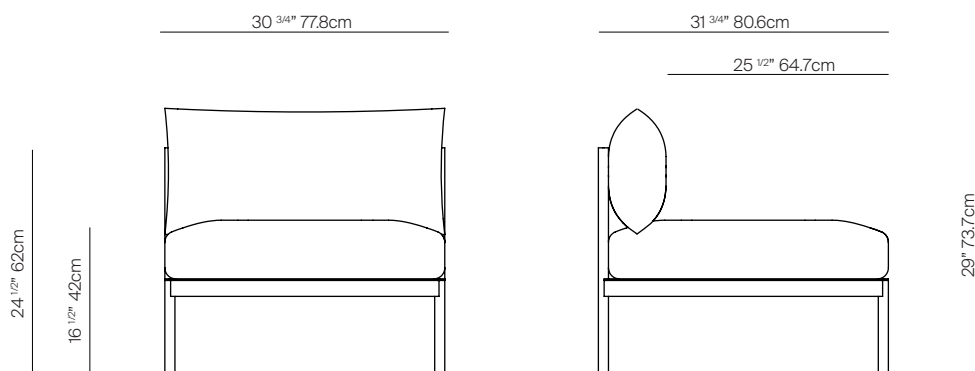

GREENWICH

by Mario Ruiz

ARMLESS SECTIONAL 1 SEATER

832322

SPECIFICATIONS

Width:	30 3/4"	77.8 cm
Depth:	31 3/4"	80.6 cm
Height:	29"	73.7 cm
Seat height:	16 1/2"	42 cm

COM: 3.5 yds
*COM based on 54" wide no repeat fabric.

832322

MEASURES INCH CM	OVERALL WIDTH	OVERALL DEPTH	OVERALL HEIGHT WITH CUSHIONS	OVERALL FRAME HEIGHT	ARM HEIGHT	ARM WIDTH	FOOT HEIGHT	SEAT HEIGHT WITH CUSHIONS	FRAME SEAT HEIGHT	INSIDE SEAT WIDTH	INSIDE SEAT DEPTH
DESCRIPTION	A	B	C	D	E	F	G	H	I	J	K
ARMLESS SECTIONAL 1 SEATER	30 3/4	31 3/4	29	24 3/4	-	-	8 1/2	16 1/2	10 1/4	-	25 1/2
SKU# 832322	77.8	80.6	73.7	63	-	-	21.4	42	26.2	-	64.7

MEASURES INCH CM	# OF BACK CUSHIONS	# OF SEAT CUSHIONS	COM CUSHIONS YARDS METERS	DIAGONAL CLEARANCE	FURNITURE WEIGHT LBS KGS	TOTAL PIECES IN A BOX	BOXED WEIGHT LBS KGS	CUBE
DESCRIPTION	L							
ARMLESS SECTIONAL 1 SEATER	1	1	3 1/2	40 1/4	28	1	66	18.8
SKU# 832322	1	1	2.9	102.3	12	1	29	