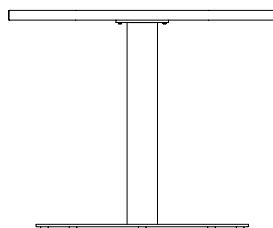

GREENWICH

by Mario Ruiz

836301

SQ CAFÉ TABLE PEDESTAL BASE ALUMINUM 31.5"

31 1/2" 80 cm

31 1/2" 80 cm

27" 69 cm

28 1/4" 71.7 cm

SPECIFICATIONS

Width:	31 1/2"	80 cm
Depth:	31 1/2"	80 cm
Height:	28 1/4"	71.7 cm

MATERIALS

Frame: Marine Grade Powder coated aluminum.

Furniture Cover Available.

FINISHES

SPACE GREY
-52

JAVA
-71

MOQ APPLIED ON CERTAIN FINISHES

DANAO

danaoliving.com

MEASURES INCH CM	OVERALL LENGTH	OVERALL WIDTH	OVERALL HEIGHT	DIAMETER	SIZE OF BASE	TABLE TOP THICKNESS	APRON TO FLOOR CLEARANCE	SPACE BETWEEN LEGS AT HEAD	SPACE BETWEEN LEGS AT SIDE
DESCRIPTION	A	B	C	D	E	F	G	H	I
SQ CAFÉ TABLE PEDESTAL BASE ALUMINUM 31.5"	31 1/2	31 1/2	28 1/4	-	21 3/4	1.5	27	-	-
SKU# 836301	80	80	71.7	-	55.2	3.8	68.6	-	-

MEASURES INCH CM	SEAT UP TO	DIAGONAL CLEARANCE	OVERALL FURNITURE WEIGHT LBS KGS	TOTAL PIECES IN A BOX	BOXED WEIGHT LBS KGS	CUBE
DESCRIPTION	J					
SQ CAFÉ TABLE PEDESTAL BASE ALUMINUM 31.5"	49		56	1	75	16.1
SKU# 836301	124.6		25	1	34	