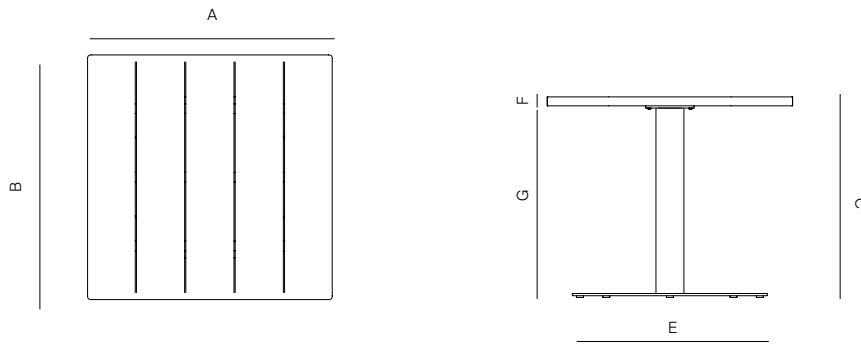

GREENWICH

by Mario Ruiz

836301

SQ CAFÉ TABLE PEDESTAL BASE ALUMINUM 31.5"

31 1/2" 80 cm

31 1/2" 80 cm

27" 69 cm

28 1/4" 71.7 cm

SPECIFICATIONS

Width:	31 1/2"	80 cm
Depth:	31 1/2"	80 cm
Height:	28 1/4"	71.7 cm

MATERIALS

Frame: Marine Grade Powder coated aluminum.

Furniture Cover Available.

FINISHES

SPACE GREY
-52

JAVA
-71

MOQ APPLIED ON CERTAIN FINISHES

DANAO

danaoliving.com

MEASURES INCH CM	OVERALL LENGTH	OVERALL WIDTH	OVERALL HEIGHT	DIAMETER	SIZE OF BASE	TABLE TOP THICKNESS	APRON TO FLOOR CLEARANCE	SPACE BETWEEN LEGS AT HEAD	SPACE BETWEEN LEGS AT SIDE
DESCRIPTION	A	B	C	D	E	F	G	H	I
SQ CAFÉ TABLE PEDESTAL BASE ALUMINUM 31.5"	31 1/2	31 1/2	28 1/4	-	21 3/4	1.5	27	-	-
SKU# 836301	80	80	71.7	-	55.2	3.8	68.6	-	-

MEASURES INCH CM	SEAT UP TO	DIAGONAL CLEARANCE	OVERALL FURNITURE WEIGHT LBS KGS	TOTAL PIECES IN A BOX	BOXED WEIGHT LBS KGS	CUBE
DESCRIPTION	J					
SQ CAFÉ TABLE PEDESTAL BASE ALUMINUM 31.5"	49		56	1	75	16.1
SKU# 836301	124.6		25	1	34	