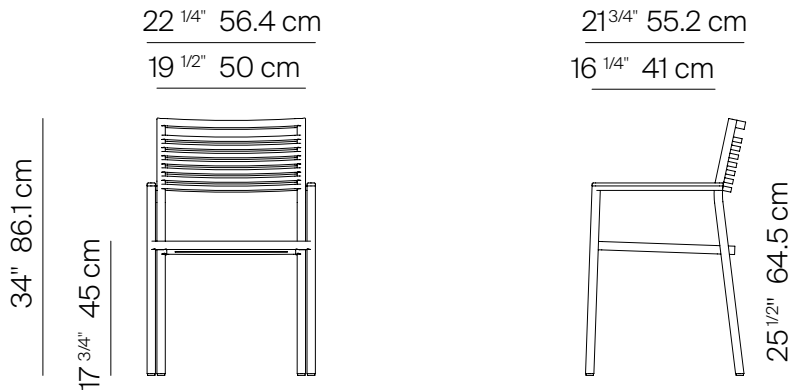

GREENWICH

by Mario Ruiz

DINING ARMCHAIR STACKABLE

832101

SPECIFICATIONS

Width:	22 1/4"	56.4 cm
Depth:	21 3/4"	55.2 cm
Height:	34"	86.1 cm
Seat height:	17 3/4"	45 cm

MATERIALS

Frame: Marine Grade Powder coated aluminum.

danaoliving.com

MEASURES INCH CM	OVERALL WIDTH	OVERALL DEPTH	OVERALL HEIGHT WITH CUSHIONS	OVERALL FRAME HEIGHT	ARM HEIGHT	ARM WIDTH	FOOT HEIGHT	SEAT HEIGHT WITH CUSHIONS	FRAME SEAT HEIGHT	INSIDE SEAT WIDTH	INSIDE SEAT DEPTH
DESCRIPTION	A	B	C	D	F	G	H	I	J	K	L
DINING ARMCHAIR STACKABLE	22 1/4	21 1/4	34	34	25 1/2	1	16 1/2	17 3/4	17 3/4	17	19
SKU# 832101	56.4	53.7	86.1	86.1	64.5	2.8	42.2	45	45	43.2	48.5

MEASURES INCH CM	# OF BACK CUSHIONS	# OF SEAT CUSHIONS	COM BACK CUSHIONS YARDS METERS	DIAGONAL CLEARANCE	FURNITURE WEIGHT LBS KGS	TOTAL PIECES IN A BOX	BOXED WEIGHT LBS KGS	CUBE
DESCRIPTION	M							
DINING ARMCHAIR STACKABLE	-	1	-	40	17	2	76	18.9
SKU# 832101	-	1	-	101.5	8	2	34	