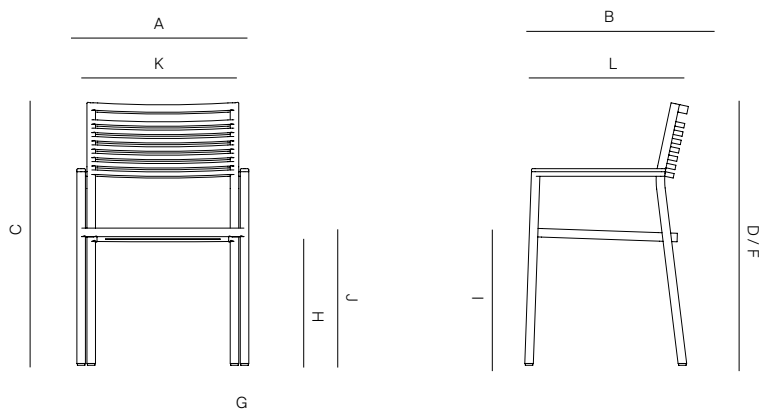

GREENWICH

by Mario Ruiz

DINING ARMCHAIR STACKABLE

832101

SPECIFICATIONS

Width:	22 1/4"	56.4 cm
Depth:	21 3/4"	55.2 cm
Height:	34"	86.1 cm
Seat height:	17 3/4"	45 cm

MATERIALS

Frame: Marine Grade Powder coated aluminum.

danaoliving.com

MEASURES INCH CM	OVERALL WIDTH	OVERALL DEPTH	OVERALL HEIGHT WITH CUSHIONS	OVERALL FRAME HEIGHT	ARM HEIGHT	ARM WIDTH	FOOT HEIGHT	SEAT HEIGHT WITH CUSHIONS	FRAME SEAT HEIGHT	INSIDE SEAT WIDTH	INSIDE SEAT DEPTH
DESCRIPTION	A	B	C	D	F	G	H	I	J	K	L
DINING ARMCHAIR STACKABLE	22 1/4	21 1/4	34	34	25 1/2	1	16 1/2	17 3/4	17 3/4	17	19
SKU# 832101	56.4	53.7	86.1	86.1	64.5	2.8	42.2	45	45	43.2	48.5

MEASURES INCH CM	# OF BACK CUSHIONS	# OF SEAT CUSHIONS	COM BACK CUSHIONS YARDS METERS	DIAGONAL CLEARANCE	FURNITURE WEIGHT LBS KGS	TOTAL PIECES IN A BOX	BOXED WEIGHT LBS KGS	CUBE
DESCRIPTION	M							
DINING ARMCHAIR STACKABLE	-	1	-	40	17	2	76	18.9
SKU# 832101	-	1	-	101.5	8	2	34	