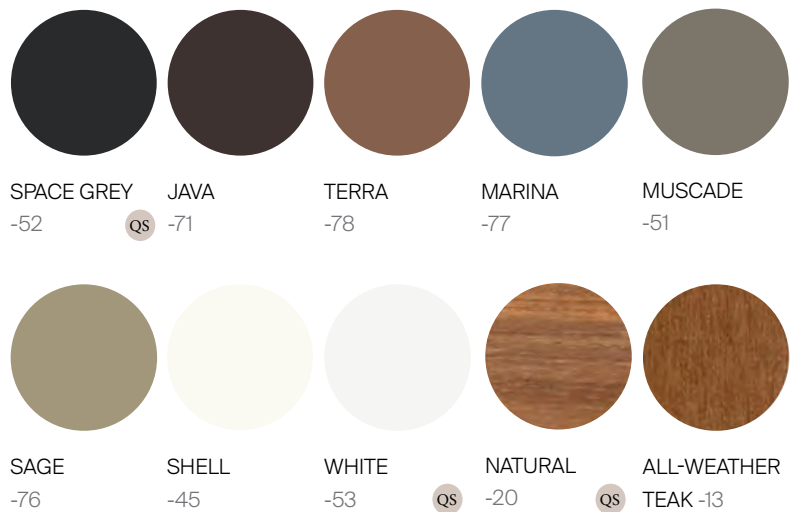

GREENWICH

by Mario Ruiz

DINING ARMCHAIR STACKABLE

832101

SPECIFICATIONS

Width:	22 1/4"	56.4 cm
Depth:	21 3/4"	55.2 cm
Height:	34"	86.1 cm
Seat height:	17 3/4"	45 cm

MATERIALS

Frame: Marine Grade Powder coated aluminum.

Accents: Premium grade Teak Wood & All Weather Teak

Seat cushion: Sold separately.

Furniture Cover Available.

FINISHES

ALUMINUM

ACCENT

MOQ APPLIED ON CERTAIN FINISHES

DANAO