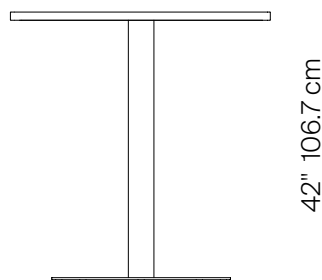

GREENWICH

by Mario Ruiz

SQ BAR TABLE PEDESTAL BASE ALUMINUM 40"

837201

SPECIFICATIONS

| | | |
|---------|-----|----------|
| Width: | 40" | 101.6 cm |
| Depth: | 40" | 101.6 cm |
| Height: | 42" | 106.7 cm |

WHITE
-53

ALUMINUM

TRHOW PILLOWS SOLD SEPARATELY

MOQ APPLIED ON CERTAIN FINISHES

DANAO

danaoliving.com

| MEASURES INCH CM | OVERALL LENGTH | OVERALL WIDTH | OVERALL HEIGHT | DIAMETER | SIZE OF BASE | TABLE TOP THICKNESS | APRON TO FLOOR CLEARANCE | SPACE BETWEEN LEGS AT HEAD | SPACE BETWEEN LEGS AT SIDE |
|--|-------------------|------------------|-------------------|----------|--------------|------------------------|--------------------------------|-------------------------------------|-------------------------------------|
| DESCRIPTION | A | B | C | D | E | F | G | H | I |
| SQUARE BAR TABLE PEDESTAL ALUMINUM 40" | 40 | 40 | 42 | - | 28 | 2 | 40 | - | - |
| SKU# 837201 | 102 | 102 | 107 | - | 71.1 | 5 | 102 | - | - |

| MEASURES INCH CM | SEAT UP TO | DIAGONAL CLEARANCE | OVERALL FURNITURE WEIGHT LBS KGS | TOTAL PIECES IN A BOX | BOXED WEIGHT LBS KGS | CUBE |
|--|------------|--------------------|---|--------------------------|----------------------------|------|
| DESCRIPTION | J | | | | | |
| SQUARE BAR TABLE PEDESTAL ALUMINUM 40" | 42 | | 75 | 1 | 93 | 25.7 |
| SKU# 837201 | 106.7 | | 34 | 1 | 42 | |