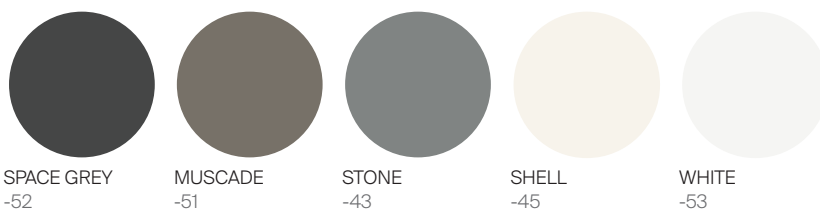

GREENWICH

by Mario Ruiz

SQ BAR TABLE PEDESTAL BASE ALUMINUM 40"

837201

SPECIFICATIONS

| | | |
|---------|-----|----------|
| Width: | 40" | 101.6 cm |
| Depth: | 40" | 101.6 cm |
| Height: | 42" | 106.7 cm |

MATERIALS

Frame: Powder coated aluminum.

Furniture Cover Available.

FINISHES

SPACE GREY
-52

MUSCADE
-51

STONE
-43

SHELL
-45

WHITE
-53

ALUMINUM

TRHOW PILLOWS SOLD SEPARATELY

MOQ APPLIED ON CERTAIN FINISHES

DANAO

danaoliving.com

| MEASURES INCH CM | OVERALL LENGTH | OVERALL WIDTH | OVERALL HEIGHT | DIAMETER | SIZE OF BASE | TABLE TOP THICKNESS | APRON TO FLOOR CLEARANCE | SPACE BETWEEN LEGS AT HEAD | SPACE BETWEEN LEGS AT SIDE |
|--|-------------------|------------------|-------------------|----------|--------------|------------------------|--------------------------------|-------------------------------------|-------------------------------------|
| DESCRIPTION | A | B | C | D | E | F | G | H | I |
| SQUARE BAR TABLE PEDESTAL ALUMINUM 40" | 40 | 40 | 42 | - | 28 | 2 | 40 | - | - |
| SKU# 837201 | 102 | 102 | 107 | - | 71.1 | 5 | 102 | - | - |