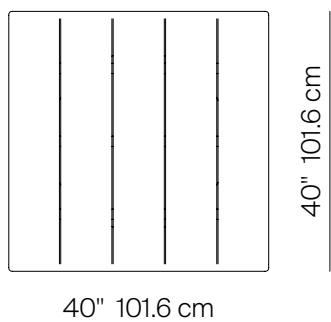

GREENWICH

by Mario Ruiz

SQ BAR TABLE PEDESTAL BASE ALUMINUM 40"

837201

SPECIFICATIONS

| | | |
|---------|-----|----------|
| Width: | 40" | 101.6 cm |
| Depth: | 40" | 101.6 cm |
| Height: | 42" | 106.7 cm |

WHITE
-53

ALUMINUM

TRHOW PILLOWS SOLD SEPARATELY

MOQ APPLIED ON CERTAIN FINISHES

DANAO

danaoliving.com

| MEASURES INCH CM | OVERALL LENGTH | OVERALL WIDTH | OVERALL HEIGHT | DIAMETER | SIZE OF BASE | TABLE TOP THICKNESS | APRON TO FLOOR CLEARANCE | SPACE BETWEEN LEGS AT HEAD | SPACE BETWEEN LEGS AT SIDE |
|--|-------------------|------------------|-------------------|----------|--------------|------------------------|--------------------------------|-------------------------------------|-------------------------------------|
| DESCRIPTION | A | B | C | D | E | F | G | H | I |
| SQUARE BAR TABLE PEDESTAL ALUMINUM 40" | 40 | 40 | 42 | - | 28 | 2 | 40 | - | - |
| SKU# 837201 | 102 | 102 | 107 | - | 71.1 | 5 | 102 | - | - |

| MEASURES INCH CM | SEAT UP TO | DIAGONAL CLEARANCE | OVERALL FURNITURE WEIGHT LBS KGS | TOTAL PIECES IN A BOX | BOXED WEIGHT LBS KGS | CUBE |
|--|------------|--------------------|---|--------------------------|----------------------------|------|
| DESCRIPTION | J | | | | | |
| SQUARE BAR TABLE PEDESTAL ALUMINUM 40" | 42 | | 75 | 1 | 93 | 25.7 |
| SKU# 837201 | 106.7 | | 34 | 1 | 42 | |