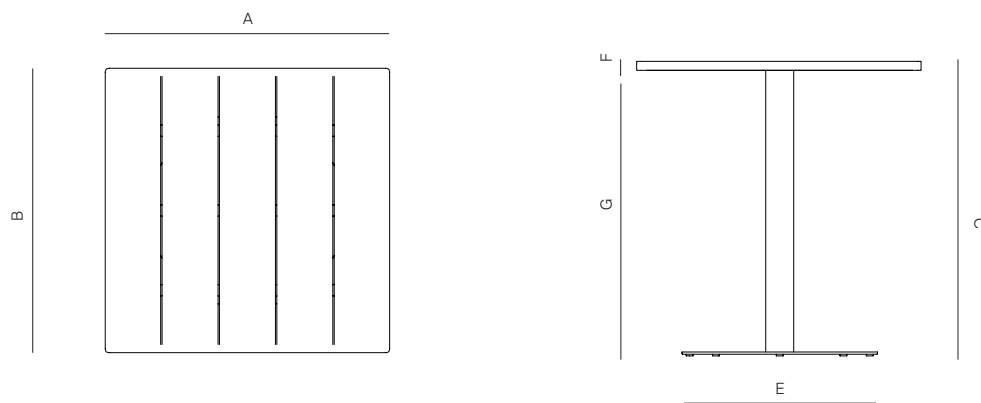

GREENWICH

by Mario Ruiz

SQ BAR TABLE PEDESTAL BASE ALUMINUM 40"

837201

SPECIFICATIONS

| | | |
|---------|-----|----------|
| Width: | 40" | 101.6 cm |
| Depth: | 40" | 101.6 cm |
| Height: | 42" | 106.7 cm |

WHITE
-53

ALUMINUM

TRHOW PILLOWS SOLD SEPARATELY

MOQ APPLIED ON CERTAIN FINISHES

DANAO

danaoliving.com

| MEASURES INCH CM | OVERALL LENGTH | OVERALL WIDTH | OVERALL HEIGHT | DIAMETER | SIZE OF BASE | TABLE TOP THICKNESS | APRON TO FLOOR CLEARANCE | SPACE BETWEEN LEGS AT HEAD | SPACE BETWEEN LEGS AT SIDE |
|--|-------------------|------------------|-------------------|----------|--------------|------------------------|--------------------------------|-------------------------------------|-------------------------------------|
| DESCRIPTION | A | B | C | D | E | F | G | H | I |
| SQUARE BAR TABLE PEDESTAL ALUMINUM 40" | 40 | 40 | 42 | - | 28 | 2 | 40 | - | - |
| SKU# 837201 | 102 | 102 | 107 | - | 71.1 | 5 | 102 | - | - |

| MEASURES INCH CM | SEAT UP TO | DIAGONAL CLEARANCE | OVERALL FURNITURE WEIGHT LBS KGS | TOTAL PIECES IN A BOX | BOXED WEIGHT LBS KGS | CUBE |
|--|------------|--------------------|---|--------------------------|----------------------------|------|
| DESCRIPTION | J | | | | | |
| SQUARE BAR TABLE PEDESTAL ALUMINUM 40" | 42 | | 75 | 1 | 93 | 25.7 |
| SKU# 837201 | 106.7 | | 34 | 1 | 42 | |