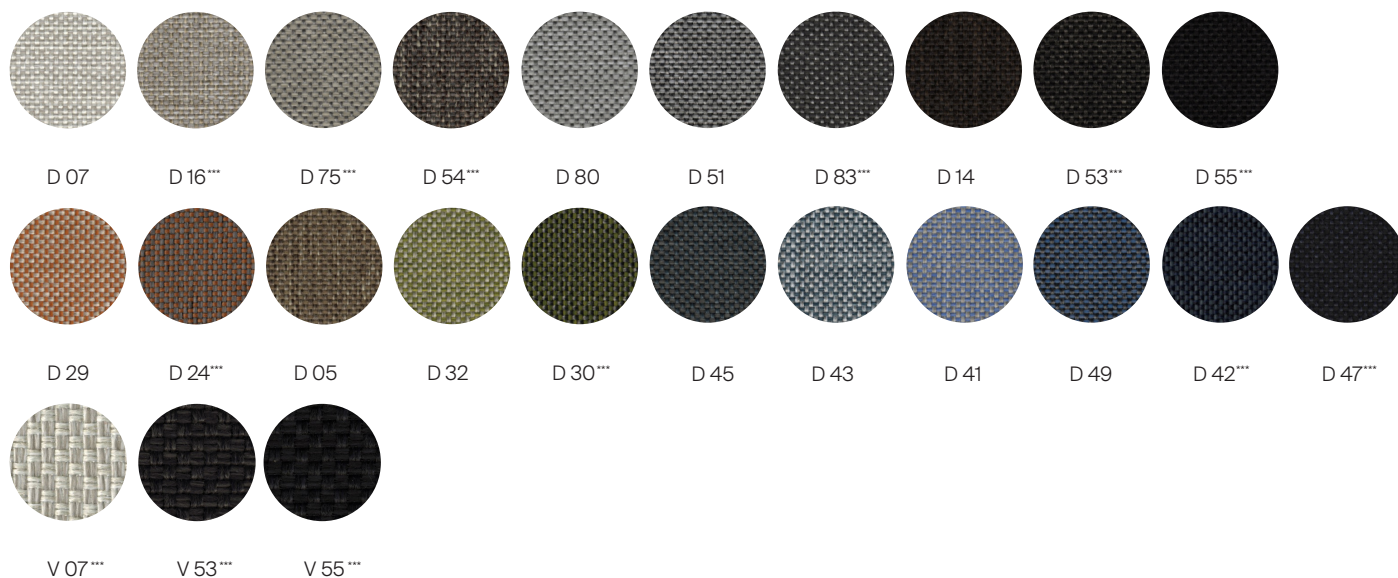

(Reference fabric specification sheet)

Furniture cover available.

FINISHES

SPACE GREY
-52

ALUMINUM

DARK GREY
-28

ROPE

DANAO

Bar stool

Round dining table

Rectangular coffee table

Round coffee table

Round side table

_Grade A Fabric:

_Grade B Fabric:

*** Quick ship fabrics