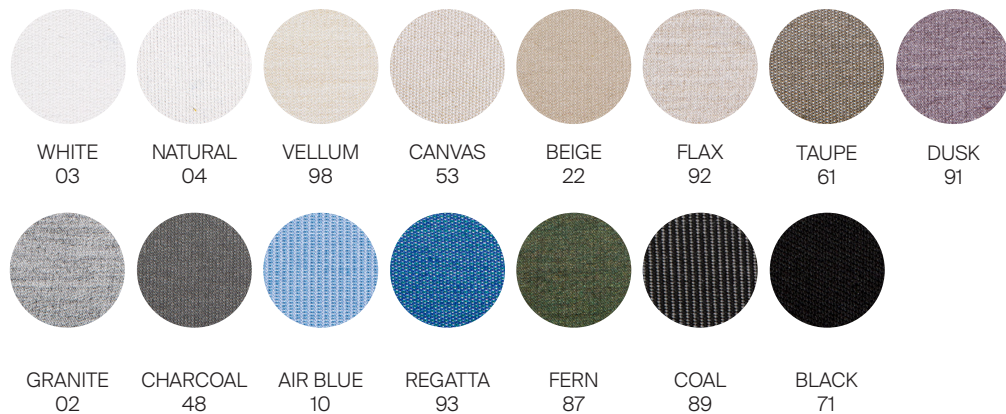

(Reference fabric specification sheet)

Furniture cover available.

FINISHES

SPACE GREY
-52

ALUMINUM

DARK GREY
-28

ROPE

DANAO

Bar stool

Round dining table

Rectangular coffee table

Round coffee table

Round side table

_Grade A Fabric:

_Grade B Fabric:

*** Quick ship fabrics