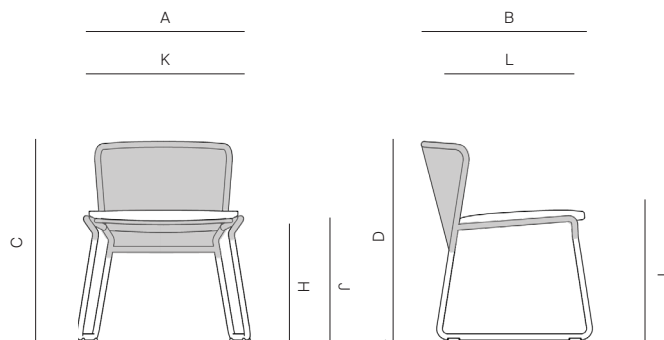

GRACE BAY

by Monica Armani

The Grace Bay Collection is made of powder coated 6063 aluminum frame with Olefin rope.

SIDE DINING CHAIR

522201

SPECIFICATIONS

Width:	23 1/2"	60 cm
Depth:	24 1/4"	62 cm
Height:	28"	72 cm
Seat height:	20"	51 cm

(Reference fabric specification sheet)

Furniture cover available.

FINISHES

SPACE GREY
-52

ALUMINUM

DARK GREY
-28

ROPE

DANAO

danaoliving.com

SIDE DINING CHAIR

522201

MEASURES INCH CM	OVERALL WIDTH	OVERALL DEPTH	OVERALL HEIGHT WITH CUSHIONS	OVERALL FRAME HEIGHT	ARM HEIGHT	ARM WIDTH	FOOT HEIGHT	SEAT HEIGHT WITH CUSHIONS	SEAT HEIGHT (FLOOR TO FRAME)	INSIDE SEAT WIDTH	INSIDE SEAT DEPTH
DESCRIPTION	A	B	C	D	F	G	H	I	J	K	L
LOUNGE CHAIR	34 1/2	32 1/4	34	26 1/2	24 3/4	1	8 1/2	17 1/2	9 3/4	32	25
SKU# 522301	87.5	82	86.36	67.31	62.8	25	21.6	44.5	24.8	81.3	63.5
SOFA 63"	63 1/4	32 1/4	34	26 1/2	24 3/4	1	8 1/2	17 1/2	9 3/4	62	25
SKU# 522501	160.6	82	86.36	67.31	62.8	25	21.6	44.5	24.8	157.5	63.5
SOFA 95"	95	32 1/4	34	26 1/2	24 3/4	1	8 1/2	17 1/2	9 3/4	93	25
SKU# 522502	241.4	82	86.36	67.31	62.8	25	21.6	44.5	24.5	236.22	63.5
CHAISE	31 1/2	84 3/4	39 1/2	12 1/2	-	-	8 1/2	16	12 1/2	29	50
SKU# 522901	80	215.2	100.33	31.8	-	-	21	40.6	31.8	73.66	127
SIDE DINING CHAIR	23 1/2	24 1/4	31 1/2	28	-	-	16 3/4	19 1/2	17	21	17
SKU# 522201	60	61.5	80.01	71.7	-	-	42.5	49.5	43.2	53.34	43.2
ARM DINING CHAIR	23 1/2	24 1/4	31 1/2	28	-	1	16 3/4	20	17	21	17
SKU# 522101	60	61.5	80.01	71.7	-	1	42.5	50.8	43.2	53.34	43.18
BAR STOOL	23 3/4	25 1/4	39	35 1/2	34 1/4	1	24	28	24 1/4	21	17
SKU# 528201	60	63.8	99.06	90.4	87	1	61	71.1	62.5	53.34	4.2
DAYBED	67	66	31	26 1/2	24 3/4	1	8 1/2	15	10 1/2	64	64
SKU # 529201	170	167.5	78.74	67	62.8	1	21.6	38.1	27	162.56	162.56