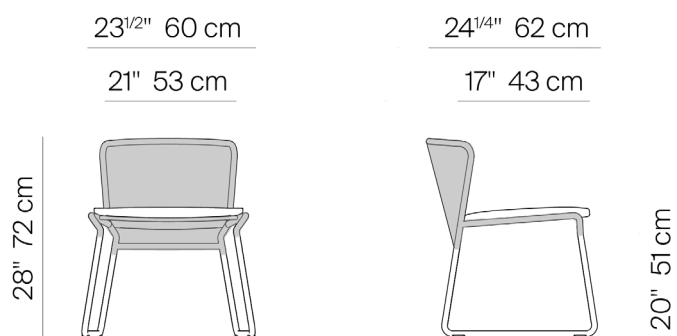

GRACE BAY

by Monica Armani

The Grace Bay Collection is made of powder coated 6063 aluminum frame with Olefin rope.

SIDE DINING CHAIR

522201

SPECIFICATIONS

Width:	23 1/2"	60 cm
Depth:	24 1/4"	62 cm
Height:	28"	72 cm
Seat height:	20"	51 cm

danaoliving.com

SIDE DINING CHAIR

522201

MEASURES INCH CM	OVERALL WIDTH	OVERALL DEPTH	OVERALL HEIGHT WITH CUSHIONS	OVERALL FRAME HEIGHT	ARM HEIGHT	ARM WIDTH	FOOT HEIGHT	SEAT HEIGHT WITH CUSHIONS	SEAT HEIGHT (FLOOR TO FRAME)	INSIDE SEAT WIDTH	INSIDE SEAT DEPTH
DESCRIPTION	A	B	C	D	F	G	H	I	J	K	L
LOUNGE CHAIR	34 1/2	32 1/4	34	26 1/2	24 3/4	1	8 1/2	17 1/2	9 3/4	32	25
SKU# 522301	87.5	82	86.36	67.31	62.8	25	21.6	44.5	24.8	81.3	63.5
SOFA 63"	63 1/4	32 1/4	34	26 1/2	24 3/4	1	8 1/2	17 1/2	9 3/4	62	25
SKU# 522501	160.6	82	86.36	67.31	62.8	25	21.6	44.5	24.8	157.5	63.5
SOFA 95"	95	32 1/4	34	26 1/2	24 3/4	1	8 1/2	17 1/2	9 3/4	93	25
SKU# 522502	241.4	82	86.36	67.31	62.8	25	21.6	44.5	24.5	236.22	63.5
CHAISE	31 1/2	84 3/4	39 1/2	12 1/2	-	-	8 1/2	16	12 1/2	29	50
SKU# 522901	80	215.2	100.33	31.8	-	-	21	40.6	31.8	73.66	127
SIDE DINING CHAIR	23 1/2	24 1/4	31 1/2	28	-	-	16 3/4	19 1/2	17	21	17
SKU# 522201	60	61.5	80.01	71.7	-	-	42.5	49.5	43.2	53.34	43.2
ARM DINING CHAIR	23 1/2	24 1/4	31 1/2	28	-	1	16 3/4	20	17	21	17
SKU# 522101	60	61.5	80.01	71.7	-	1	42.5	50.8	43.2	53.34	43.18
BAR STOOL	23 3/4	25 1/4	39	35 1/2	34 1/4	1	24	28	24 1/4	21	17
SKU# 528201	60	63.8	99.06	90.4	87	1	61	71.1	62.5	53.34	4.2
DAYBED	67	66	31	26 1/2	24 3/4	1	8 1/2	15	10 1/2	64	64
SKU # 529201	170	167.5	78.74	67	62.8	1	21.6	38.1	27	162.56	162.56