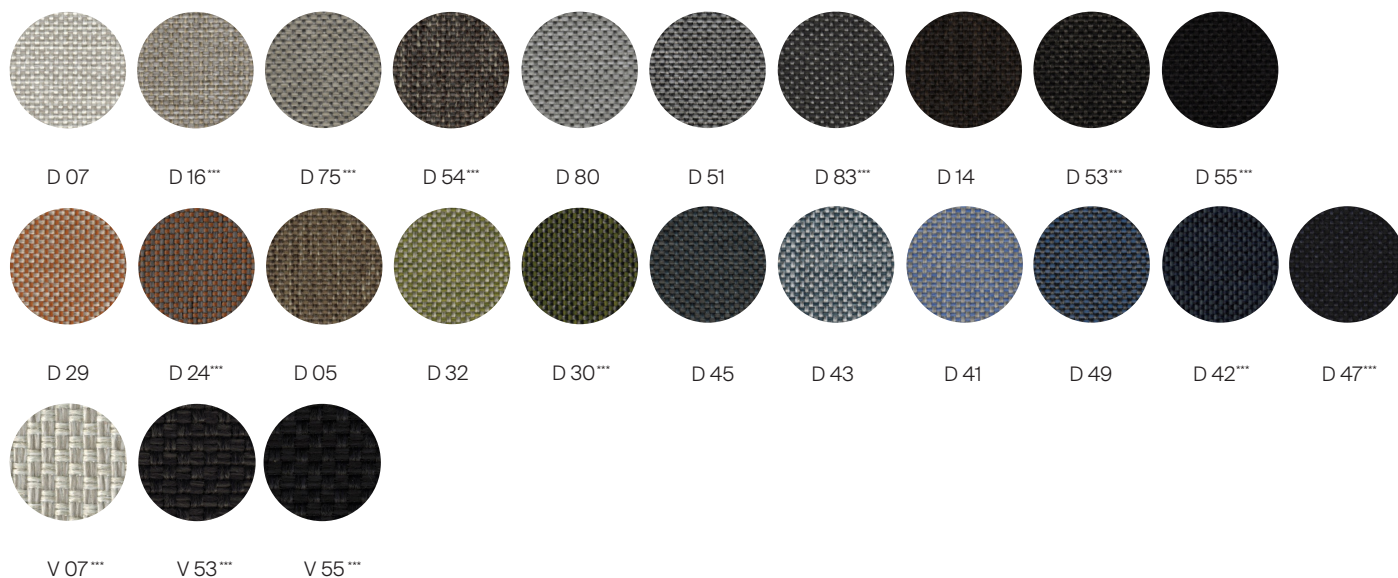

## FINISHES

SPACE GREY  
-52

ALUMINUM

DARK GREY  
-28

ROPE

Bar stool

Round dining table

Rectangular coffee table

Round coffee table

Round side table

\_Grade A Fabric:

---

\_Grade B Fabric:

---

\*\*\* Quick ship fabrics