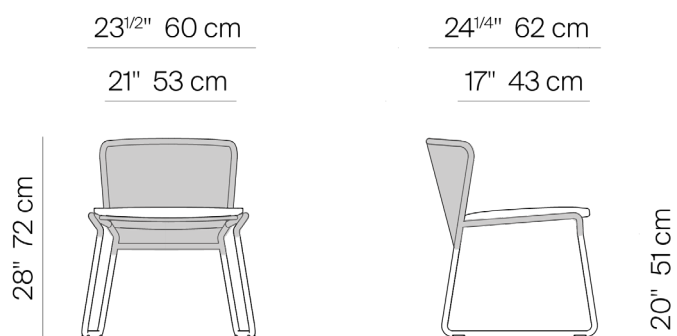

## SPECIFICATIONS

Width:	23 1/2"	60 cm
Depth:	24 1/4"	62 cm
Height:	28"	72 cm
Seat height:	20"	51 cm

COM: 2.5 Yds

# DANAO

danaoliving.com

SIDE DINING CHAIR

522201

MEASURES INCH CM	OVERALL WIDTH	OVERALL DEPTH	OVERALL HEIGHT WITH CUSHIONS	OVERALL FRAME HEIGHT	ARM HEIGHT	ARM WIDTH	FOOT HEIGHT	SEAT HEIGHT WITH CUSHIONS	SEAT HEIGHT (FLOOR TO FRAME)	INSIDE SEAT WIDTH	INSIDE SEAT DEPTH
DESCRIPTION	A	B	C	D	F	G	H	I	J	K	L
LOUNGE CHAIR	34 1/2	32 1/4	34	26 1/2	24 3/4	1	8 1/2	17 1/2	9 3/4	32	25
SKU# 522301	87.5	82	86.36	67.31	62.8	25	21.6	44.5	24.8	81.3	63.5
SOFA 63"	63 1/4	32 1/4	34	26 1/2	24 3/4	1	8 1/2	17 1/2	9 3/4	62	25
SKU# 522501	160.6	82	86.36	67.31	62.8	25	21.6	44.5	24.8	157.5	63.5
SOFA 95"	95	32 1/4	34	26 1/2	24 3/4	1	8 1/2	17 1/2	9 3/4	93	25
SKU# 522502	241.4	82	86.36	67.31	62.8	25	21.6	44.5	24.5	236.22	63.5
CHAISE	31 1/2	84 3/4	39 1/2	12 1/2	-	-	8 1/2	16	12 1/2	29	50
SKU# 522901	80	215.2	100.33	31.8	-	-	21	40.6	31.8	73.66	127
SIDE DINING CHAIR	23 1/2	24 1/4	31 1/2	28	-	-	16 3/4	19 1/2	17	21	17
SKU# 522201	60	61.5	80.01	71.7	-	-	42.5	49.5	43.2	53.34	43.2
ARM DINING CHAIR	23 1/2	24 1/4	31 1/2	28	-	1	16 3/4	20	17	21	17
SKU# 522101	60	61.5	80.01	71.7	-	1	42.5	50.8	43.2	53.34	43.18
BAR STOOL	23 3/4	25 1/4	39	35 1/2	34 1/4	1	24	28	24 1/4	21	17
SKU# 528201	60	63.8	99.06	90.4	87	1	61	71.1	62.5	53.34	4.2
DAYBED	67	66	31	26 1/2	24 3/4	1	8 1/2	15	10 1/2	64	64
SKU # 529201	170	167.5	78.74	67	62.8	1	21.6	38.1	27	162.56	162.56