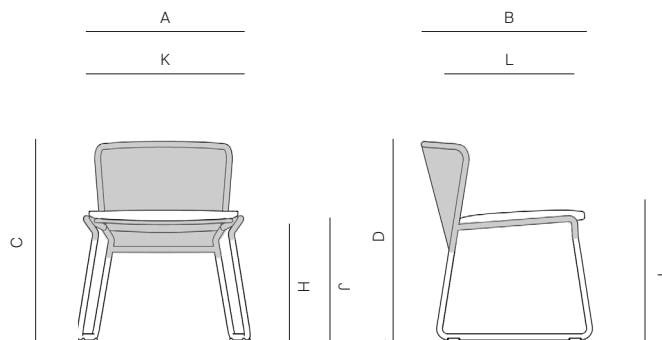

## SPECIFICATIONS

Width:	23 1/2"	60 cm
Depth:	24 1/4"	62 cm
Height:	28"	72 cm
Seat height:	20"	51 cm

COM: 2.5 Yds

# DANAO

danaoliving.com

SIDE DINING CHAIR

522201

MEASURES INCH CM	OVERALL WIDTH	OVERALL DEPTH	OVERALL HEIGHT WITH CUSHIONS	OVERALL FRAME HEIGHT	ARM HEIGHT	ARM WIDTH	FOOT HEIGHT	SEAT HEIGHT WITH CUSHIONS	SEAT HEIGHT (FLOOR TO FRAME)	INSIDE SEAT WIDTH	INSIDE SEAT DEPTH
DESCRIPTION	A	B	C	D	F	G	H	I	J	K	L
LOUNGE CHAIR	34 1/2	32 1/4	34	26 1/2	24 3/4	1	8 1/2	17 1/2	9 3/4	32	25
SKU# 522301	87.5	82	86.36	67.31	62.8	25	21.6	44.5	24.8	81.3	63.5
SOFA 63"	63 1/4	32 1/4	34	26 1/2	24 3/4	1	8 1/2	17 1/2	9 3/4	62	25
SKU# 522501	160.6	82	86.36	67.31	62.8	25	21.6	44.5	24.8	157.5	63.5
SOFA 95"	95	32 1/4	34	26 1/2	24 3/4	1	8 1/2	17 1/2	9 3/4	93	25
SKU# 522502	241.4	82	86.36	67.31	62.8	25	21.6	44.5	24.5	236.22	63.5
CHAISE	31 1/2	84 3/4	39 1/2	12 1/2	-	-	8 1/2	16	12 1/2	29	50
SKU# 522901	80	215.2	100.33	31.8	-	-	21	40.6	31.8	73.66	127
SIDE DINING CHAIR	23 1/2	24 1/4	31 1/2	28	-	-	16 3/4	19 1/2	17	21	17
SKU# 522201	60	61.5	80.01	71.7	-	-	42.5	49.5	43.2	53.34	43.2
ARM DINING CHAIR	23 1/2	24 1/4	31 1/2	28	-	1	16 3/4	20	17	21	17
SKU# 522101	60	61.5	80.01	71.7	-	1	42.5	50.8	43.2	53.34	43.18
BAR STOOL	23 3/4	25 1/4	39	35 1/2	34 1/4	1	24	28	24 1/4	21	17
SKU# 528201	60	63.8	99.06	90.4	87	1	61	71.1	62.5	53.34	4.2
DAYBED	67	66	31	26 1/2	24 3/4	1	8 1/2	15	10 1/2	64	64
SKU # 529201	170	167.5	78.74	67	62.8	1	21.6	38.1	27	162.56	162.56