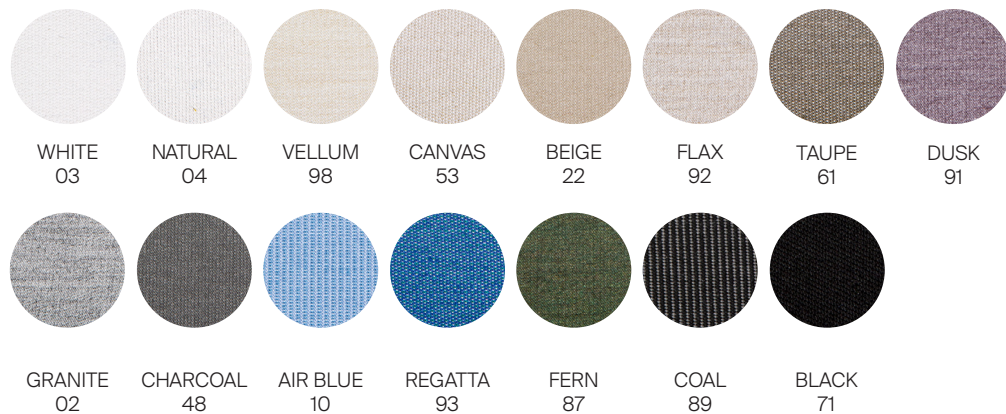

## FINISHES

SPACE GREY  
-52

ALUMINUM

DARK GREY  
-28

ROPE

Bar stool

Round dining table

Rectangular coffee table

Round coffee table

Round side table

\_Grade A Fabric:

---

\_Grade B Fabric:

---

\*\*\* Quick ship fabrics