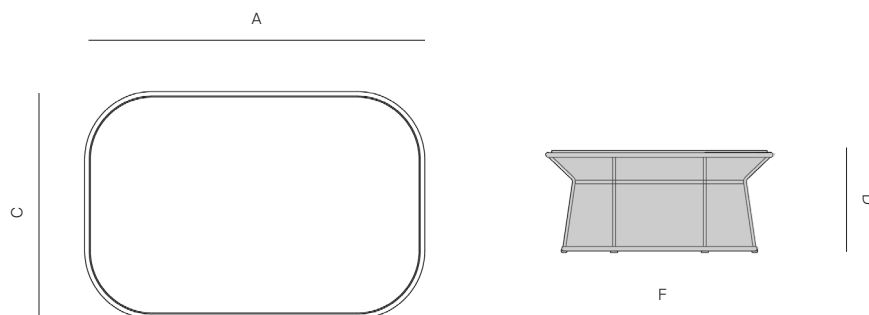

GRACE BAY

by Monica Armani

The Grace Bay Collection is made of powder coated 6063 aluminum frame with Olefin rope.

RECTANGULAR COFFEE TABLE

SPECIFICATIONS

Width:	47 1/4"	120 cm
Depth:	31 1/2"	80 cm
Height:	11"	35 cm

MATERIALS

Frame: Powder coated aluminium with 5mm Olefin rope.

Table top: Black smoked glass.

Furniture cover available.

FINISHES

SPACE GREY
-52

ALUMINUM

DARK GREY
-28

ROPE

RECTANGULAR COFFEE TABLE

MEASURES INCH CM	OVERALL LENGTH	OVERALL WIDTH	OVERALL HEIGHT	DIAMETER	SIZE OF BASE	TABLE TOP THICKNESS
DESCRIPTION	A	C	D	E	F	I
ROUND DINING TABLE 55" SKU# 526101			29 1/4 74.6	55 140	27 1/4 69.4	1/2 1.2
ROUND COFFEE TABLE			14 35.3	31 1/2 80	27 1/4 69.4	1/2 1.2
RECTANGULAR COFFEE TABLE	47 1/4 120	31 1/2 80	14 35.3	-	42 3/4 108.5	1/2 1.2
ROUND SIDE TABLE SKU# 524201			17 3/4 46.3	19 3/4 50	14 1/4 36	1/2 1.2

MEASURES INCH CM	SEAT UP TO	DIAGONAL CLEARANCE	TABLE TOP WEIGHT LBS KGS	OVERALL FURNITURE WEIGHT LBS KGS	TOTAL PIECES IN A BOX	BOXED WEIGHT LBS KGS	BOXED WIDTH	BOXED DEPTH	BOXED HEIGHT	CBM
DESCRIPTION	M									
ROUND DINING TABLE 55" SKU# 526101	4	40 3/4	20	32	1	54	58.00	58	32	1.76
	4	103.5	9	14	1	24	147.32	147.32	81.28	1.76
ROUND COFFEE TABLE	-	32 1/4	19	27	1	43	34.75	34.75	17.50	0.34
	-	82	8	12	1	19	88	88	44.40	0.34
RECTANGULAR COFFEE TABLE	-	47	35	48	1	69	50.25	34.75	17	0.49
	-	119.4	16	21	1	31	128	88.00	43.40	0.49
ROUND SIDE TABLE	-	25	7	13	1	22	22.75	22.75	21.50	0.18
SKU# 524201	-	63.5	3	6	1	10	58	58	54.40	0.18