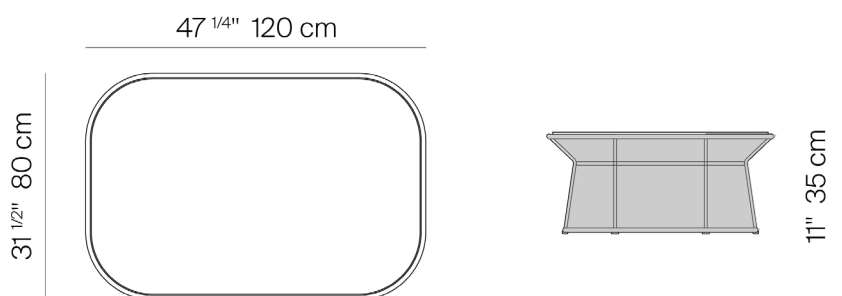

GRACE BAY

by Monica Armani

The Grace Bay Collection is made of powder coated 6063 aluminum frame with Olefin rope.

RECTANGULAR COFFEE TABLE

SPECIFICATIONS

Width:	47 1/4"	120 cm
Depth:	31 1/2"	80 cm
Height:	11"	35 cm

MATERIALS

Frame: Powder coated aluminium with 5mm Olefin rope.

Table top: Black smoked glass.

Furniture cover available.

FINISHES

SPACE GREY
-52

ALUMINUM

DARK GREY
-28

ROPE

RECTANGULAR COFFEE TABLE

MEASURES INCH CM	OVERALL LENGTH	OVERALL WIDTH	OVERALL HEIGHT	DIAMETER	SIZE OF BASE	TABLE TOP THICKNESS
DESCRIPTION	A	C	D	E	F	I
ROUND DINING TABLE 55" SKU# 526101			29 1/4 74.6	55 140	27 1/4 69.4	1/2 1.2
ROUND COFFEE TABLE			14 35.3	31 1/2 80	27 1/4 69.4	1/2 1.2
RECTANGULAR COFFEE TABLE	47 1/4 120	31 1/2 80	14 35.3	-	42 3/4 108.5	1/2 1.2
ROUND SIDE TABLE SKU# 524201			17 3/4 46.3	19 3/4 50	14 1/4 36	1/2 1.2

MEASURES INCH CM	SEAT UP TO	DIAGONAL CLEARANCE	TABLE TOP WEIGHT LBS KGS	OVERALL FURNITURE WEIGHT LBS KGS	TOTAL PIECES IN A BOX	BOXED WEIGHT LBS KGS	BOXED WIDTH	BOXED DEPTH	BOXED HEIGHT	CBM
DESCRIPTION	M									
ROUND DINING TABLE 55" SKU# 526101	4	40 3/4	20	32	1	54	58.00	58	32	1.76
	4	103.5	9	14	1	24	147.32	147.32	81.28	1.76
ROUND COFFEE TABLE	-	32 1/4	19	27	1	43	34.75	34.75	17.50	0.34
	-	82	8	12	1	19	88	88	44.40	0.34
RECTANGULAR COFFEE TABLE	-	47	35	48	1	69	50.25	34.75	17	0.49
	-	119.4	16	21	1	31	128	88.00	43.40	0.49
ROUND SIDE TABLE	-	25	7	13	1	22	22.75	22.75	21.50	0.18
SKU# 524201	-	63.5	3	6	1	10	58	58	54.40	0.18