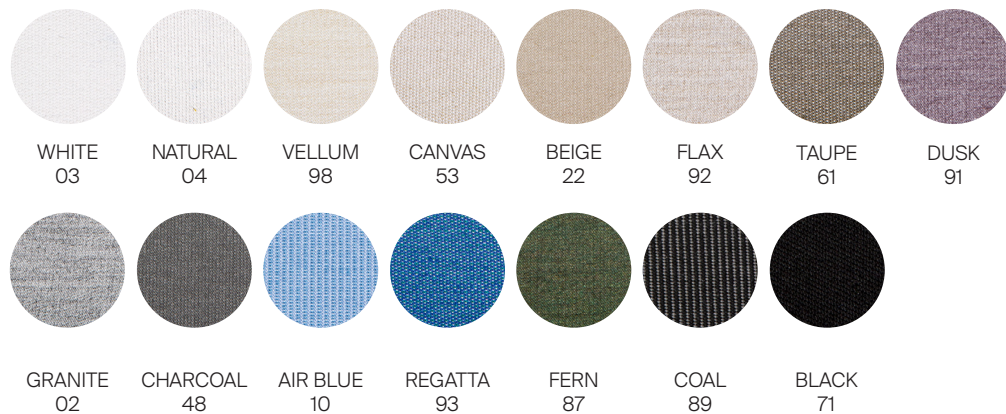

cushion fabric: COM / Outdoor canvas Grade A / Luxury Grade B fabric options.

(Reference fabric specification sheet)

Furniture cover available.

FINISHES

SPACE GREY
-52

ALUMINUM

DARK GREY
-28

ROPE

Bar stool

Round dining table

Rectangular coffee table

Round coffee table

Round side table

_Grade A Fabric:

_Grade B Fabric:

*** Quick ship fabrics