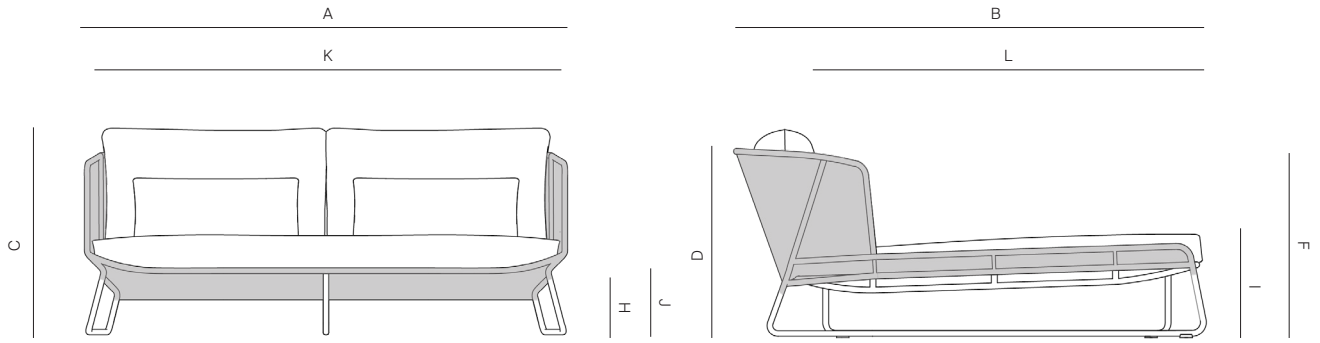

GRACE BAY

by Monica Armani

The Grace Bay Collection is made of powder coated 6063 aluminum frame with Olefin rope.

DAY BED

529201

SPECIFICATIONS

Width:	67"	170 cm
Depth:	66"	168 cm
Height:	31"	79 cm
Seat height:	15"	38 cm

DANAO

danaoliving.com

MEASURES INCH CM	OVERALL WIDTH	OVERALL DEPTH	OVERALL HEIGHT WITH CUSHIONS	OVERALL FRAME HEIGHT	ARM HEIGHT	ARM WIDTH	FOOT HEIGHT	SEAT HEIGHT WITH CUSHIONS	SEAT HEIGHT (FLOOR TO FRAME)	INSIDE SEAT WIDTH	INSIDE SEAT DEPTH
DESCRIPTION	A	B	C	D	F	G	H	I	J	K	L
LOUNGE CHAIR	34 1/2	32 1/4	34	26 1/2	24 3/4	1	8 1/2	17 1/2	9 3/4	32	25
SKU# 522301	87.5	82	86.36	67.31	62.8	25	21.6	44.5	24.8	81.3	63.5
SOFA 63"	63 1/4	32 1/4	34	26 1/2	24 3/4	1	8 1/2	17 1/2	9 3/4	62	25
SKU# 522501	160.6	82	86.36	67.31	62.8	25	21.6	44.5	24.8	157.5	63.5
SOFA 95"	95	32 1/4	34	26 1/2	24 3/4	1	8 1/2	17 1/2	9 3/4	93	25
SKU# 522502	241.4	82	86.36	67.31	62.8	25	21.6	44.5	24.5	236.22	63.5
CHAISE	31 1/2	84 3/4	39 1/2	12 1/2	-	-	8 1/2	16	12 1/2	29	50
SKU# 522901	80	215.2	100.33	31.8	-	-	21	40.6	31.8	73.66	127
SIDE DINING CHAIR	23 1/2	24 1/4	31 1/2	28	-	-	16 3/4	19 1/2	17	21	17
SKU# 522201	60	61.5	80.01	71.7	-	-	42.5	49.5	43.2	53.34	43.2
ARM DINING CHAIR	23 1/2	24 1/4	31 1/2	28	-	1	16 3/4	20	17	21	17
SKU# 522101	60	61.5	80.01	71.7	-	1	42.5	50.8	43.2	53.34	43.18
BAR STOOL	23 3/4	25 1/4	39	35 1/2	34 1/4	1	24	28	24 1/4	21	17
SKU# 528201	60	63.8	99.06	90.4	87	1	61	71.1	62.5	53.34	4.2
DAYBED	67	66	31	26 1/2	24 3/4	1	8 1/2	15	10 1/2	64	64
SKU # 529201	170	167.5	78.74	67	62.8	1	21.6	38.1	27	162.56	162.56