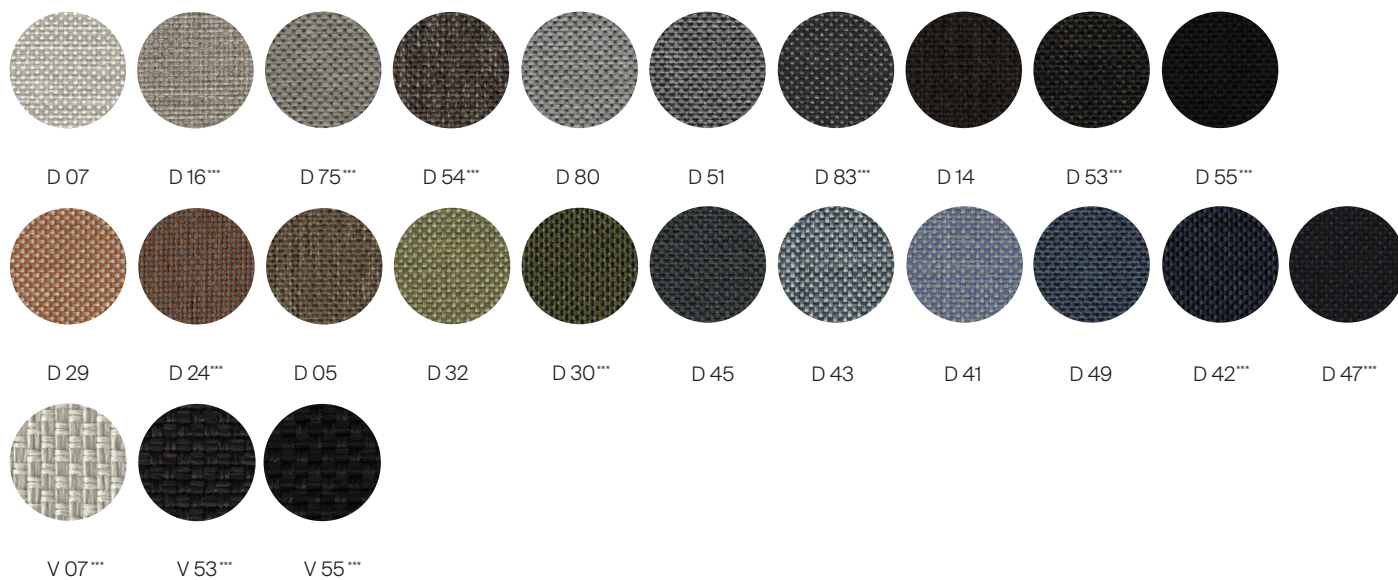

cushion fabric: COM / Outdoor canvas Grade A / Luxury Grade B fabric options.

(Reference fabric specification sheet)

Furniture cover available.

FINISHES

SPACE GREY
-52

ALUMINUM

DARK GREY
-28

ROPE

Bar stool

Round dining table

Rectangular coffee table

Round coffee table

Round side table

_Grade A Fabric:

_Grade B Fabric:

*** Quick ship fabrics