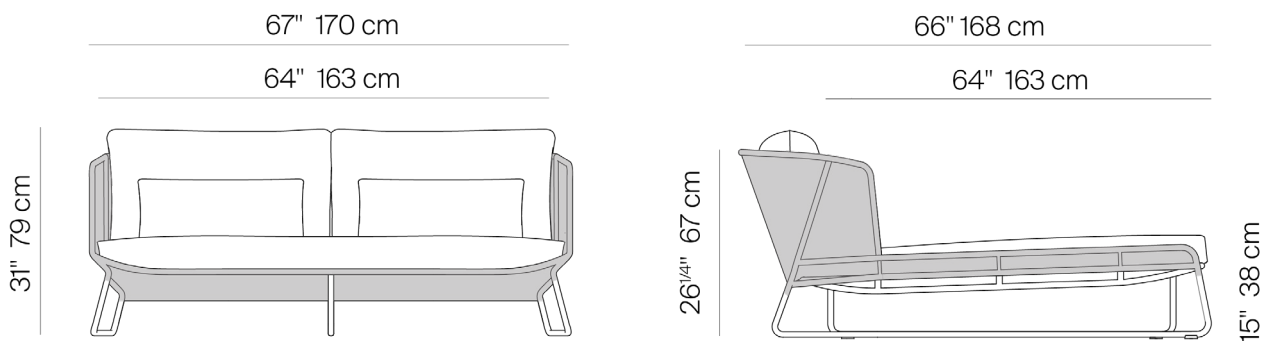

GRACE BAY

by Monica Armani

The Grace Bay Collection is made of powder coated 6063 aluminum frame with Olefin rope.

DAY BED

529201

SPECIFICATIONS

Width:	67"	170 cm
Depth:	66"	168 cm
Height:	31"	79 cm
Seat height:	15"	38 cm

DANAO

danaoliving.com

MEASURES INCH CM	OVERALL WIDTH	OVERALL DEPTH	OVERALL HEIGHT WITH CUSHIONS	OVERALL FRAME HEIGHT	ARM HEIGHT	ARM WIDTH	FOOT HEIGHT	SEAT HEIGHT WITH CUSHIONS	SEAT HEIGHT (FLOOR TO FRAME)	INSIDE SEAT WIDTH	INSIDE SEAT DEPTH
DESCRIPTION	A	B	C	D	F	G	H	I	J	K	L
LOUNGE CHAIR	34 1/2	32 1/4	34	26 1/2	24 3/4	1	8 1/2	17 1/2	9 3/4	32	25
SKU# 522301	87.5	82	86.36	67.31	62.8	25	21.6	44.5	24.8	81.3	63.5
SOFA 63"	63 1/4	32 1/4	34	26 1/2	24 3/4	1	8 1/2	17 1/2	9 3/4	62	25
SKU# 522501	160.6	82	86.36	67.31	62.8	25	21.6	44.5	24.8	157.5	63.5
SOFA 95"	95	32 1/4	34	26 1/2	24 3/4	1	8 1/2	17 1/2	9 3/4	93	25
SKU# 522502	241.4	82	86.36	67.31	62.8	25	21.6	44.5	24.5	236.22	63.5
CHAISE	31 1/2	84 3/4	39 1/2	12 1/2	-	-	8 1/2	16	12 1/2	29	50
SKU# 522901	80	215.2	100.33	31.8	-	-	21	40.6	31.8	73.66	127
SIDE DINING CHAIR	23 1/2	24 1/4	31 1/2	28	-	-	16 3/4	19 1/2	17	21	17
SKU# 522201	60	61.5	80.01	71.7	-	-	42.5	49.5	43.2	53.34	43.2
ARM DINING CHAIR	23 1/2	24 1/4	31 1/2	28	-	1	16 3/4	20	17	21	17
SKU# 522101	60	61.5	80.01	71.7	-	1	42.5	50.8	43.2	53.34	43.18
BAR STOOL	23 3/4	25 1/4	39	35 1/2	34 1/4	1	24	28	24 1/4	21	17
SKU# 528201	60	63.8	99.06	90.4	87	1	61	71.1	62.5	53.34	4.2
DAYBED	67	66	31	26 1/2	24 3/4	1	8 1/2	15	10 1/2	64	64
SKU # 529201	170	167.5	78.74	67	62.8	1	21.6	38.1	27	162.56	162.56