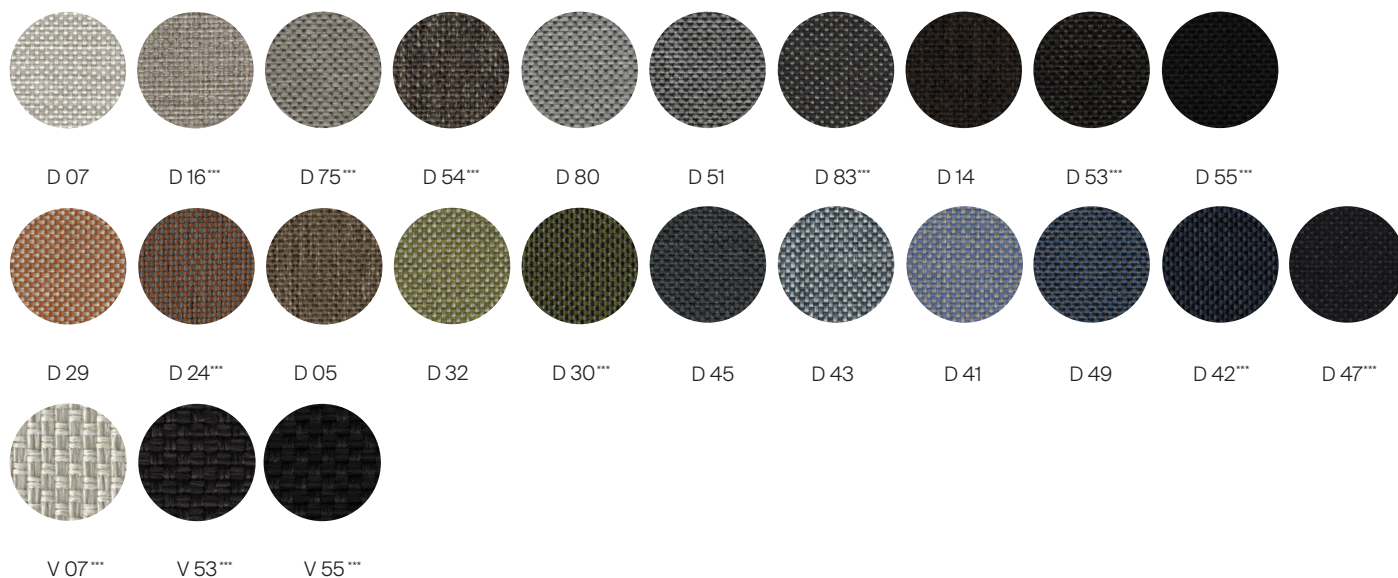

Bar stool

Round dining table

Rectangular coffee table

Round coffee table

Round side table

\_Grade A Fabric:

---

\_Grade B Fabric:

---

\*\*\* Quick ship fabrics