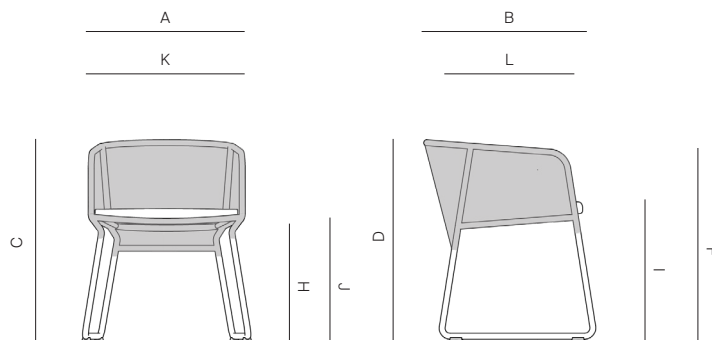

## FINISHES

SPACE GREY  
-52

ALUMINUM

DARK GREY  
-28

ROPE

ARM DINING CHAIR

522101

MEASURES INCH CM	OVERALL WIDTH	OVERALL DEPTH	OVERALL HEIGHT WITH CUSHIONS	OVERALL FRAME HEIGHT	ARM HEIGHT	ARM WIDTH	FOOT HEIGHT	SEAT HEIGHT WITH CUSHIONS	SEAT HEIGHT (FLOOR TO FRAME)	INSIDE SEAT WIDTH	INSIDE SEAT DEPTH
DESCRIPTION	A	B	C	D	F	G	H	I	J	K	L
LOUNGE CHAIR	34 1/2	32 1/4	34	26 1/2	24 3/4	1	8 1/2	17 1/2	9 3/4	32	25
SKU# 522301	87.5	82	86.36	67.31	62.8	25	21.6	44.5	24.8	81.3	63.5
SOFA 63"	63 1/4	32 1/4	34	26 1/2	24 3/4	1	8 1/2	17 1/2	9 3/4	62	25
SKU# 522501	160.6	82	86.36	67.31	62.8	25	21.6	44.5	24.8	157.5	63.5
SOFA 95"	95	32 1/4	34	26 1/2	24 3/4	1	8 1/2	17 1/2	9 3/4	93	25
SKU# 522502	241.4	82	86.36	67.31	62.8	25	21.6	44.5	24.5	236.22	63.5
CHAISE	31 1/2	84 3/4	39 1/2	12 1/2	-	-	8 1/2	16	12 1/2	29	50
SKU# 522901	80	215.2	100.33	31.8	-	-	21	40.6	31.8	73.66	127
SIDE DINING CHAIR	23 1/2	24 1/4	31 1/2	28	-	-	16 3/4	19 1/2	17	21	17
SKU# 522201	60	61.5	80.01	71.7	-	-	42.5	49.5	43.2	53.34	43.2
ARM DINING CHAIR	23 1/2	24 1/4	31 1/2	28	-	1	16 3/4	20	17	21	17
SKU# 522101	60	61.5	80.01	71.7	-	1	42.5	50.8	43.2	53.34	43.18
BAR STOOL	23 3/4	25 1/4	39	35 1/2	34 1/4	1	24	28	24 1/4	21	17
SKU# 528201	60	63.8	99.06	90.4	87	1	61	71.1	62.5	53.34	4.2
DAYBED	67	66	31	26 1/2	24 3/4	1	8 1/2	15	10 1/2	64	64
SKU # 529201	170	167.5	78.74	67	62.8	1	21.6	38.1	27	162.56	162.56