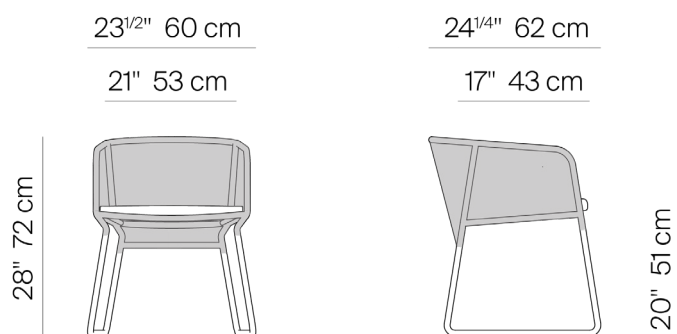

## SPECIFICATIONS

Width:	23 1/2"	60 cm
Depth:	24 1/4"	62 cm
Height:	28"	72 cm
Seat height:	20"	51 cm

COM: 2.5 Yds

## FINISHES

SPACE GREY  
-52

ALUMINUM

DARK GREY  
-28

ROPE

ARM DINING CHAIR

522101

MEASURES INCH CM	OVERALL WIDTH	OVERALL DEPTH	OVERALL HEIGHT WITH CUSHIONS	OVERALL FRAME HEIGHT	ARM HEIGHT	ARM WIDTH	FOOT HEIGHT	SEAT HEIGHT WITH CUSHIONS	SEAT HEIGHT (FLOOR TO FRAME)	INSIDE SEAT WIDTH	INSIDE SEAT DEPTH
DESCRIPTION	A	B	C	D	F	G	H	I	J	K	L
LOUNGE CHAIR	34 1/2	32 1/4	34	26 1/2	24 3/4	1	8 1/2	17 1/2	9 3/4	32	25
SKU# 522301	87.5	82	86.36	67.31	62.8	25	21.6	44.5	24.8	81.3	63.5
SOFA 63"	63 1/4	32 1/4	34	26 1/2	24 3/4	1	8 1/2	17 1/2	9 3/4	62	25
SKU# 522501	160.6	82	86.36	67.31	62.8	25	21.6	44.5	24.8	157.5	63.5
SOFA 95"	95	32 1/4	34	26 1/2	24 3/4	1	8 1/2	17 1/2	9 3/4	93	25
SKU# 522502	241.4	82	86.36	67.31	62.8	25	21.6	44.5	24.5	236.22	63.5
CHAISE	31 1/2	84 3/4	39 1/2	12 1/2	-	-	8 1/2	16	12 1/2	29	50
SKU# 522901	80	215.2	100.33	31.8	-	-	21	40.6	31.8	73.66	127
SIDE DINING CHAIR	23 1/2	24 1/4	31 1/2	28	-	-	16 3/4	19 1/2	17	21	17
SKU# 522201	60	61.5	80.01	71.7	-	-	42.5	49.5	43.2	53.34	43.2
ARM DINING CHAIR	23 1/2	24 1/4	31 1/2	28	-	1	16 3/4	20	17	21	17
SKU# 522101	60	61.5	80.01	71.7	-	1	42.5	50.8	43.2	53.34	43.18
BAR STOOL	23 3/4	25 1/4	39	35 1/2	34 1/4	1	24	28	24 1/4	21	17
SKU# 528201	60	63.8	99.06	90.4	87	1	61	71.1	62.5	53.34	4.2
DAYBED	67	66	31	26 1/2	24 3/4	1	8 1/2	15	10 1/2	64	64
SKU # 529201	170	167.5	78.74	67	62.8	1	21.6	38.1	27	162.56	162.56