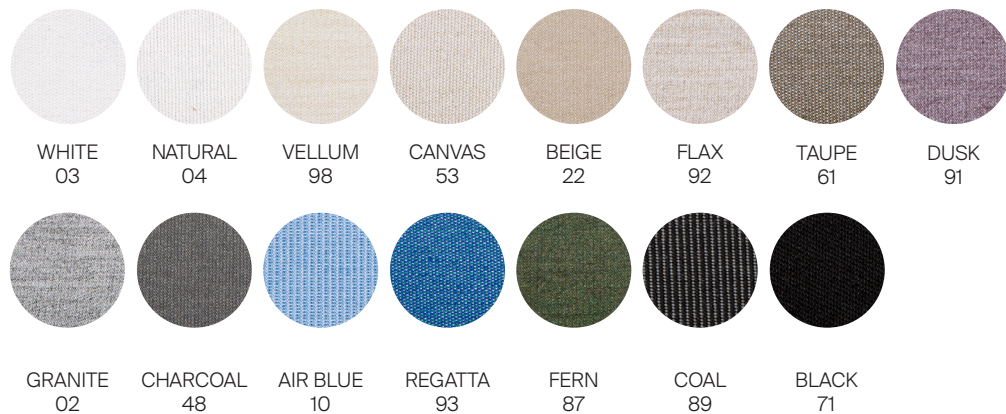

Bar stool

Round dining table

Rectangular coffee table

Round coffee table

Round side table

\_Grade A Fabric:

---

\_Grade B Fabric:

---

\*\*\* Quick ship fabrics