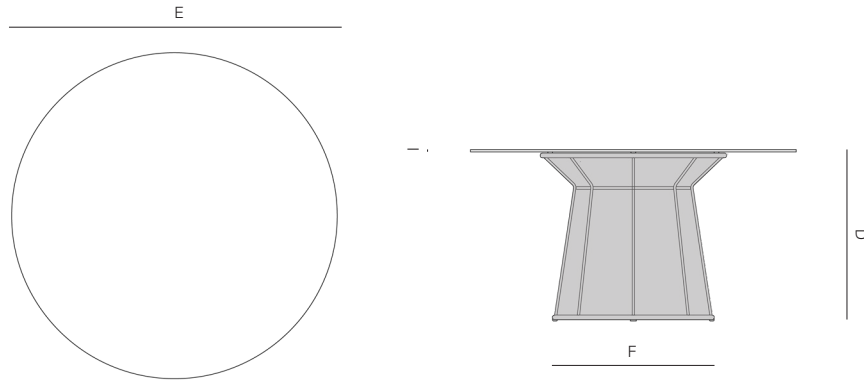

GRACE BAY

by Monica Armani

The Grace Bay Collection is made of powder coated 6063 aluminum frame with Olefin rope.

55" ROUND DINING TABLE

526101

SPECIFICATIONS

Width:	55"	140 cm
Depth:	55"	140 cm
Height:	39"	99 cm

MATERIALS

Frame: Powder coated aluminium with 5mm Olefin rope.

Table top: Black smoked glass.

Furniture cover available.

FINISHES

SPACE GREY
-52

ALUMINUM

DARK GREY
-28

ROPE

55" ROUND DINING TABLE

526101

MEASURES INCH CM	OVERALL LENGTH	OVERALL WIDTH	OVERALL HEIGHT	DIAMETER	SIZE OF BASE	TABLE TOP THICKNESS
DESCRIPTION	A	C	D	E	F	I
ROUND DINING TABLE 55" SKU# 526101			29 1/4 74.6	55 140	27 1/4 69.4	1/2 1.2
ROUND COFFEE TABLE			14 35.3	31 1/2 80	27 1/4 69.4	1/2 1.2
RECTANGULAR COFFEE TABLE	47 1/4 120	31 1/2 80	14 35.3	-	42 3/4 108.5	1/2 1.2
ROUND SIDE TABLE SKU# 524201			17 3/4 46.3	19 3/4 50	14 1/4 36	1/2 1.2

MEASURES INCH CM	SEAT UP TO	DIAGONAL CLEARANCE	TABLE TOP WEIGHT LBS KGS	OVERALL FURNITURE WEIGHT LBS KGS	TOTAL PIECES IN A BOX	BOXED WEIGHT LBS KGS	BOXED WIDTH	BOXED DEPTH	BOXED HEIGHT	CBM
DESCRIPTION	M									
ROUND DINING TABLE 55" SKU# 526101	4	40 3/4	20	32	1	54	58.00	58	32	1.76
	4	103.5	9	14	1	24	147.32	147.32	81.28	1.76
ROUND COFFEE TABLE	-	32 1/4	19	27	1	43	34.75	34.75	17.50	0.34
	-	82	8	12	1	19	88	88	44.40	0.34
RECTANGULAR COFFEE TABLE	-	47	35	48	1	69	50.25	34.75	17	0.49
	-	119.4	16	21	1	31	128	88.00	43.40	0.49
ROUND SIDE TABLE	-	25	7	13	1	22	22.75	22.75	21.50	0.18
SKU# 524201	-	63.5	3	6	1	10	58	58	54.40	0.18