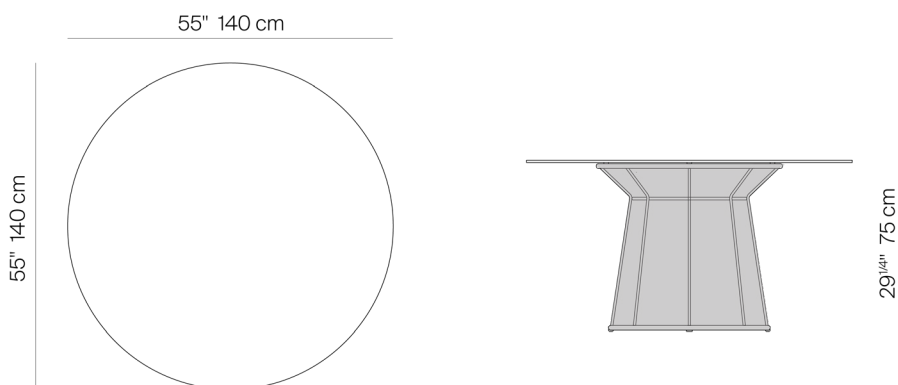

GRACE BAY

by Monica Armani

The Grace Bay Collection is made of powder coated 6063 aluminum frame with Olefin rope.

55" ROUND DINING TABLE

526101

SPECIFICATIONS

Width:	55"	140 cm
Depth:	55"	140 cm
Height:	39"	99 cm

MATERIALS

Frame: Powder coated aluminium with 5mm Olefin rope.

Table top: Black smoked glass.

Furniture cover available.

FINISHES

SPACE GREY
-52

ALUMINUM

DARK GREY
-28

ROPE

55" ROUND DINING TABLE

526101

MEASURES INCH CM	OVERALL LENGTH	OVERALL WIDTH	OVERALL HEIGHT	DIAMETER	SIZE OF BASE	TABLE TOP THICKNESS
DESCRIPTION	A	C	D	E	F	I
ROUND DINING TABLE 55" SKU# 526101			29 1/4 74.6	55 140	27 1/4 69.4	1/2 1.2
ROUND COFFEE TABLE			14 35.3	31 1/2 80	27 1/4 69.4	1/2 1.2
RECTANGULAR COFFEE TABLE	47 1/4 120	31 1/2 80	14 35.3	-	42 3/4 108.5	1/2 1.2
ROUND SIDE TABLE SKU# 524201			17 3/4 46.3	19 3/4 50	14 1/4 36	1/2 1.2

MEASURES INCH CM	SEAT UP TO	DIAGONAL CLEARANCE	TABLE TOP WEIGHT LBS KGS	OVERALL FURNITURE WEIGHT LBS KGS	TOTAL PIECES IN A BOX	BOXED WEIGHT LBS KGS	BOXED WIDTH	BOXED DEPTH	BOXED HEIGHT	CBM
DESCRIPTION	M									
ROUND DINING TABLE 55" SKU# 526101	4	40 3/4	20	32	1	54	58.00	58	32	1.76
	4	103.5	9	14	1	24	147.32	147.32	81.28	1.76
ROUND COFFEE TABLE	-	32 1/4	19	27	1	43	34.75	34.75	17.50	0.34
	-	82	8	12	1	19	88	88	44.40	0.34
RECTANGULAR COFFEE TABLE	-	47	35	48	1	69	50.25	34.75	17	0.49
	-	119.4	16	21	1	31	128	88.00	43.40	0.49
ROUND SIDE TABLE	-	25	7	13	1	22	22.75	22.75	21.50	0.18
SKU# 524201	-	63.5	3	6	1	10	58	58	54.40	0.18