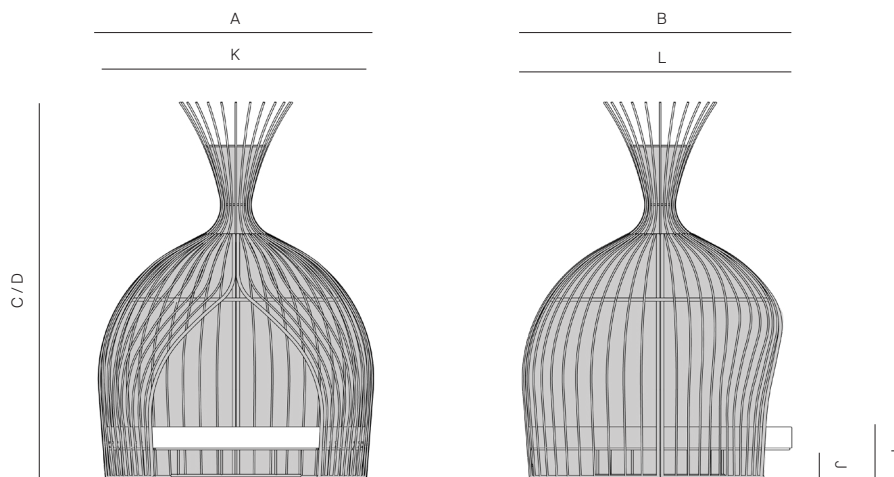

## SPECIFICATIONS

Width:	84"	213 cm
Depth:	82"	208 cm
Height:	116"	295 cm
Seat height:	16"	40 cm

## ALUMINIUM

HEATHERED  
GREY

# DANA O

danaoliving.com

MEASURES INCH CM	OVERALL WIDTH	OVERALL DEPTH	OVERALL HEIGHT WITH CUSHIONS	OVERALL FRAME HEIGHT	SEAT HEIGHT WITH CUSHIONS	FRAME SEAT HEIGHT (FLOOR TO FRAME FRONT)	INSIDE SEAT WIDTH (CUSHION)	INSIDE SEAT DEPTH	# OF BACK CUSHIONS	COM BACK CUSHIONS YARDS METERS
DESCRIPTION	A	B	C	D	I	J	K	L		
SOFA DAYBED	84	82	116	116	16	9 1/2	77	77	7	10
SKU# 829201	213.1	208.3	294.5	294.5	40.6	24.1	195.5	195.5	-	10

MEASURES INCH CM	# OF SEAT CUSHIONS	COM SEAT CUSHIONS YARDS METERS	DIAGONAL CLEARANCE	FURNITURE WEIGHT LBS KGS	TOTAL PIECES IN A BOX	BOXED WEIGHT LBS KGS	BOXED WIDTH	BOXED DEPTH	BOXED HEIGHT	CBM
DESCRIPTION	M									
SOFA DAYBED	1	16	129	220	1	235	87.50	87.50	60.25	7.56
SKU# 829201	1	16	327.6	99	1	104	222.25	222.25	153.04	7.56