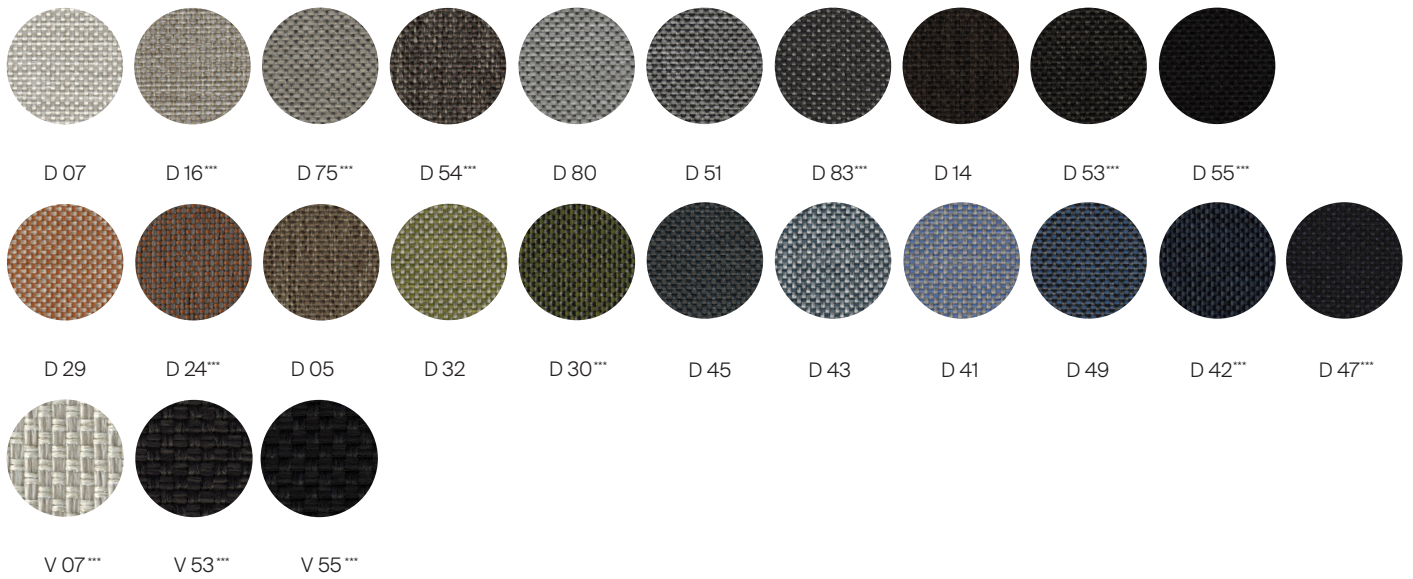

## FINISHES

SPACE GREY  
-52

MUSCADE  
-51

WHITE  
-53

## ALUMINIUM

HEATHERED  
GREY

COMPLETE COLLECTION

Sofa daybed

\_Grade A Fabric:

---

\_Grade B Fabric:

---

\*\*\* Quick ship fabrics