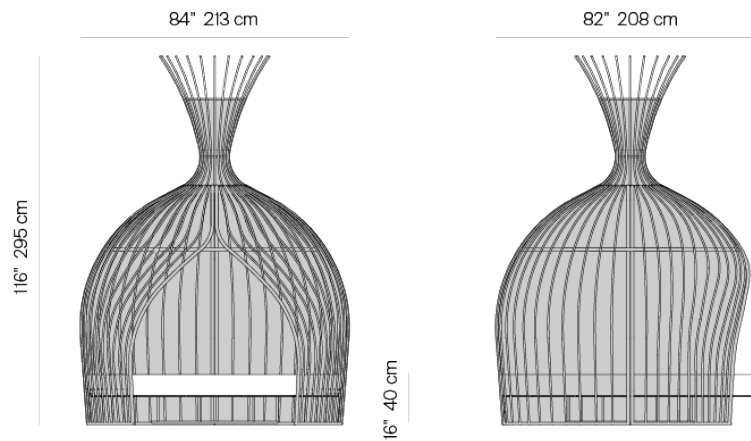

## SPECIFICATIONS

Width:	84"	213 cm
Depth:	82"	208 cm
Height:	116"	295 cm
Seat height:	16"	40 cm

# DANA O

danaoliving.com

MEASURES INCH CM	OVERALL WIDTH	OVERALL DEPTH	OVERALL HEIGHT WITH CUSHIONS	OVERALL FRAME HEIGHT	SEAT HEIGHT WITH CUSHIONS	FRAME SEAT HEIGHT (FLOOR TO FRAME FRONT)	INSIDE SEAT WIDTH (CUSHION)	INSIDE SEAT DEPTH	# OF BACK CUSHIONS	COM BACK CUSHIONS YARDS METERS
DESCRIPTION	A	B	C	D	I	J	K	L		
SOFA DAYBED	84	82	116	116	16	9 1/2	77	77	7	10
SKU# 829201	213.1	208.3	294.5	294.5	40.6	24.1	195.5	195.5	-	10

MEASURES INCH CM	# OF SEAT CUSHIONS	COM SEAT CUSHIONS YARDS METERS	DIAGONAL CLEARANCE	FURNITURE WEIGHT LBS KGS	TOTAL PIECES IN A BOX	BOXED WEIGHT LBS KGS	BOXED WIDTH	BOXED DEPTH	BOXED HEIGHT	CBM
DESCRIPTION	M									
SOFA DAYBED	1	16	129	220	1	235	87.50	87.50	60.25	7.56
SKU# 829201	1	16	327.6	99	1	104	222.25	222.25	153.04	7.56