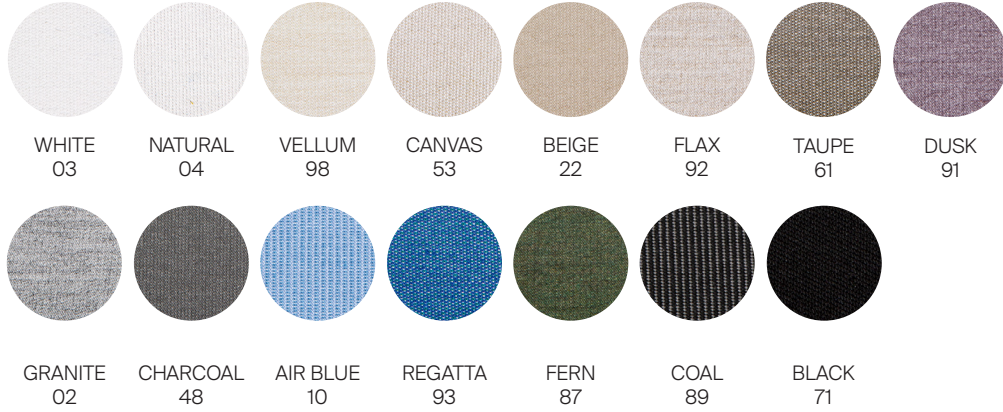

## FINISHES

SPACE GREY  
-52

MUSCADE  
-51

WHITE  
-53

## ALUMINIUM

HEATHERED  
GREY

MEASURES INCH CM	# OF SEAT CUSHIONS	COM SEAT CUSHIONS YARDS METERS	DIAGONAL CLEARANCE	FURNITURE WEIGHT LBS KGS	TOTAL PIECES IN A BOX	BOXED WEIGHT LBS KGS	BOXED WIDTH	BOXED DEPTH	BOXED HEIGHT	CBM
DESCRIPTION	M									
SOFA DAYBED	1	16	129	220	1	235	87.50	87.50	60.25	7.56
SKU# 829201	1	16	327.6	99	1	104	222.25	222.25	153.04	7.56

COMPLETE COLLECTION

Sofa daybed

\_Grade A Fabric:

---

\_Grade B Fabric:

---

\*\*\* Quick ship fabrics