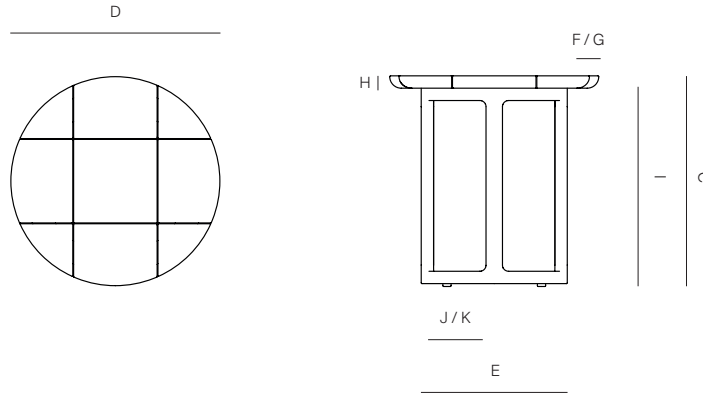

DOCK

by Claudio Bellini

SIDE TABLE RD 20"

042.4201

20" 50.8cm

20 1/4" 51.2cm

SPECIFICATIONS

Width:	20"	50.8 cm
Depth:	20"	50.8 cm
Height:	20 1/4"	51.2 cm

FINISHES

NATURAL-20

TEAK

MATERIALS

Frame: Premium grade teak wood.

Furniture cover available.

MEASURES INCH CM	OVERALL LENGTH	OVERALL WIDTH	OVERALL HEIGHT	DIAMETER	SIZE OF BASE	OVERHANG AT ENDS	OVERHANG AT SIDES	TABLE TOP THICKNESS	APRON TO FLOOR CLEARANCE	SPACE BETWEEN LEGS AT HEAD
DESCRIPTION	A	B	C	D	E	F	G	H	I	J
SIDE TABLE RD 20"	-	-	20 1/4	20	14	3	3	1 1/4	13	5
SKU# 042.4201	-	-	51.2	50.8	35.5	76	76	3	33	12.7

MEASURES INCH CM	SPACE BETWEEN LEGS AT SIDE	SEAT UP TO (APROX. 20"W CHAIRS SPACED 2" APART)	DIAGONAL CLEARANCE	MINIMUM CLEARANCE NEEDED FOR DELIVERY	OVERALL FURNITURE WEIGHT LBS KGS	TOTAL PIECES IN A BOX	BOXED WEIGHT LBS KGS	CUBE
DESCRIPTION	K	L						
SIDE TABLE RD 20"	5	-	20	20	13.6	1	16.3	6
SKU# 042.4201	12.7	-	50.8	50.8	6.2	1	7.4	