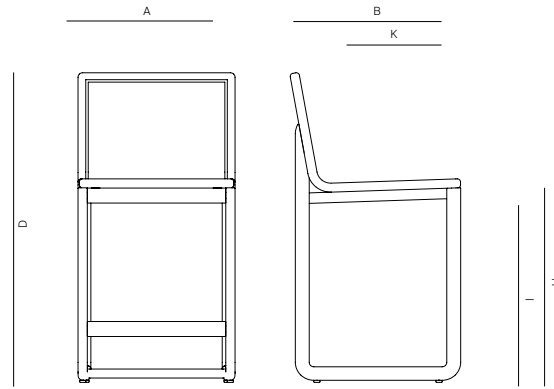

DOCK

by Claudio Bellini

SIDE COUNTER STOOL

042.8301

SPECIFICATIONS

Width:	20"	50.8 cm
Depth:	21 1/2"	54.6 cm
Height:	40 3/4"	103.2 cm
Seat height:	29"	74 cm
Seat height *with optional cushion:	31 1/4"	79.3 cm

DANA O

danaoliving.com

MEASURES INCH CM	OVERALL WIDTH	OVERALL DEPTH	OVERALL HEIGHT WITH CUSHIONS	OVERALL FRAME HEIGHT	ARM HEIGHT	ARM WIDTH	FOOT HEIGHT	SEAT HEIGHT WITH CUSHIONS	FRAME SEAT HEIGHT (FLOOR TO FRAME)	INSIDE SEAT WIDTH	INSIDE SEAT DEPTH
DESCRIPTION	A	B	C	D	E	F	G	H	I	J	K
SIDE COUNTER STOOL	20	21 1/2	-	40 3/4	-	-	-	31 1/4	29	-	18
SKU# 042.8301	50.8	54.6	-	103.2	-	-	-	79.3	74	-	45.7

MEASURES INCH CM	# OF BACK CUSHIONS	# OF SEAT CUSHIONS	COM YARDS METERS	DIAGONAL CLEARANCE	FURNITURE WEIGHT LBS KGS	TOTAL PIECES IN A BOX	BOXED WEIGHT LBS KGS	CUBE
DESCRIPTION								
SIDE COUNTER STOOL	-	-	-	38	28	1	47	14
SKU# 042.8301	-	-	-	96.4	12.7	1	21	