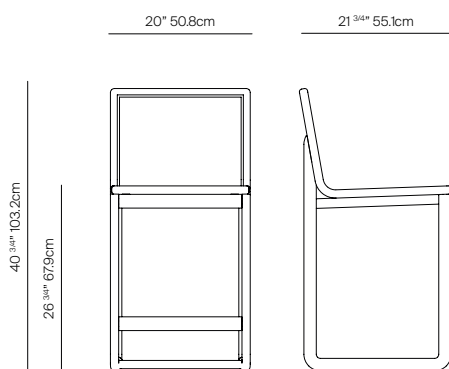

DOCK

by Claudio Bellini

SIDE COUNTER STOOL

042.8301

SPECIFICATIONS

Width:	20"	50.8 cm
Depth:	21 1/2"	54.6 cm
Height:	40 3/4"	103.2 cm
Seat height:	29"	74 cm
Seat height *with optional cushion:	31 1/4"	79.3 cm

*COM based on 54" wide no repeat fabric.

MATERIALS

Frame: Premium grade teak wood.

Weave: Synthetic all-weather weave.

Cushion foam: Made of HR (high resiliency) foam with Dacron wrap incased in a nonwoven UV stabilized waterproof sonic welded fabric.

DANA O

danaoliving.com

MEASURES INCH CM	OVERALL WIDTH	OVERALL DEPTH	OVERALL HEIGHT WITH CUSHIONS	OVERALL FRAME HEIGHT	ARM HEIGHT	ARM WIDTH	FOOT HEIGHT	SEAT HEIGHT WITH CUSHIONS	FRAME SEAT HEIGHT (FLOOR TO FRAME)	INSIDE SEAT WIDTH	INSIDE SEAT DEPTH
DESCRIPTION	A	B	C	D	E	F	G	H	I	J	K
SIDE COUNTER STOOL	20	21 1/2	-	40 3/4	-	-	-	31 1/4	29	-	18
SKU# 042.8301	50.8	54.6	-	103.2	-	-	-	79.3	74	-	45.7

MEASURES INCH CM	# OF BACK CUSHIONS	# OF SEAT CUSHIONS	COM YARDS METERS	DIAGONAL CLEARANCE	FURNITURE WEIGHT LBS KGS	TOTAL PIECES IN A BOX	BOXED WEIGHT LBS KGS	CUBE
DESCRIPTION								
SIDE COUNTER STOOL	-	-	-	38	28	1	47	14
SKU# 042.8301	-	-	-	96.4	12.7	1	21	