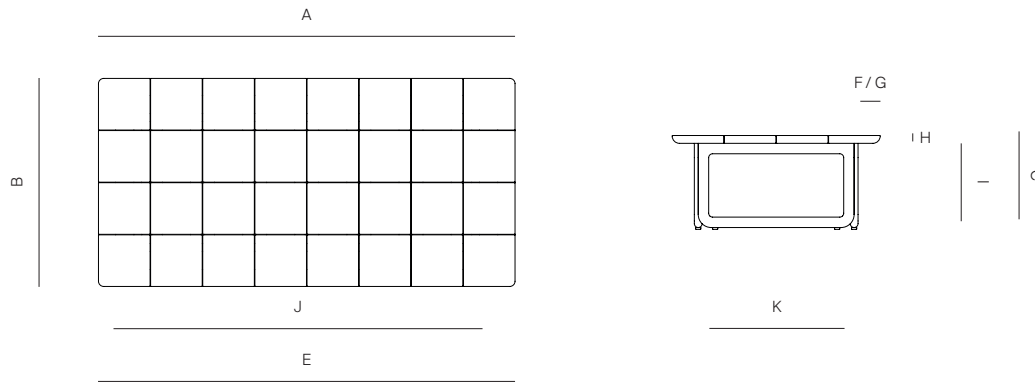

## SPECIFICATIONS

Width:	63"	15.9 cm
Depth:	31 1/2"	79.8 cm
Height:	14 1/4"	36 cm

## MATERIALS

Frame: Premium grade teak wood.

Furniture cover available.

MEASURES INCH CM	OVERALL LENGTH	OVERALL WIDTH	OVERALL HEIGHT	DIAMETER	SIZE OF BASE	OVERHANG AT ENDS	OVERHANG AT SIDES	TABLE TOP THICKNESS	APRON TO FLOOR CLEARANCE	SPACE BETWEEN LEGS AT HEAD
DESCRIPTION	A	B	C	D	E	F	G	H	I	J
COFFEE TABLE RECT 63"	63	31 1/2	14 1/4	-	56 1/4	3 1/2	3 1/4	1 1/4	13	5 1/4
SKU# 042.5201	15.9	79.8	36	-	14.2	8.6	8.5	30	33	13.1

MEASURES INCH CM	SPACE BETWEEN LEGS AT SIDE	SEAT UP TO (APROX. 20"W CHAIRS SPACED 2" APART)	DIAGONAL CLEARANCE	MINIMUM CLEARANCE NEEDED FOR DELIVERY	OVERALL FURNITURE WEIGHT LBS KGS	TOTAL PIECES IN A BOX	BOXED WEIGHT LBS KGS	CUBE
DESCRIPTION	K	L						
COFFEE TABLE RECT 63"	20 1/3	-	31 1/4	31 1/4	64.8	1	72.5	21
SKU# 042.5201	51.8	-	79.2	79.2	29.4	1	32.9	