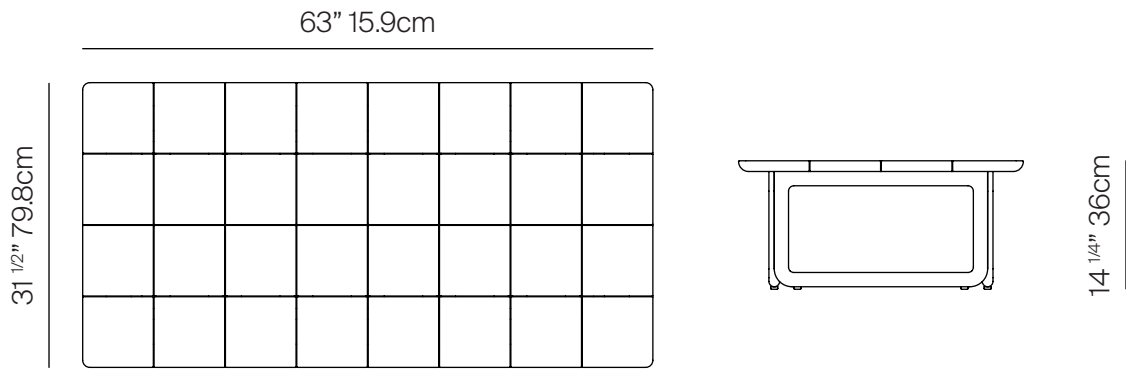

# DOCK

by Claudio Bellini

COFFEE TABLE RECT 63"

042.5201

## SPECIFICATIONS

Width:	63"	15.9 cm
Depth:	31 1/2"	79.8 cm
Height:	14 1/4"	36 cm

## MATERIALS

Frame: Premium grade teak wood.

Furniture cover available.

MEASURES INCH CM	OVERALL LENGTH	OVERALL WIDTH	OVERALL HEIGHT	DIAMETER	SIZE OF BASE	OVERHANG AT ENDS	OVERHANG AT SIDES	TABLE TOP THICKNESS	APRON TO FLOOR CLEARANCE	SPACE BETWEEN LEGS AT HEAD
DESCRIPTION	A	B	C	D	E	F	G	H	I	J
COFFEE TABLE RECT 63"	63	31 1/2	14 1/4	-	56 1/4	3 1/2	3 1/4	1 1/4	13	5 1/4
SKU# 042.5201	15.9	79.8	36	-	14.2	8.6	8.5	30	33	13.1

MEASURES INCH CM	SPACE BETWEEN LEGS AT SIDE	SEAT UP TO (APROX. 20"W CHAIRS SPACED 2" APART)	DIAGONAL CLEARANCE	MINIMUM CLEARANCE NEEDED FOR DELIVERY	OVERALL FURNITURE WEIGHT LBS KGS	TOTAL PIECES IN A BOX	BOXED WEIGHT LBS KGS	CUBE
DESCRIPTION	K	L						
COFFEE TABLE RECT 63"	20 1/3	-	31 1/4	31 1/4	64.8	1	72.5	21
SKU# 042.5201	51.8	-	79.2	79.2	29.4	1	32.9	