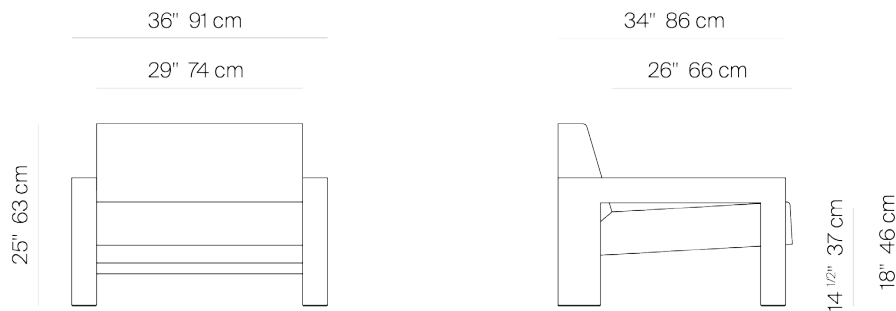

DESERT

by Marmol Radziner

The Desert Collection is made of premium grade teak frame with upholstered cushions.

LOUNGE CHAIR

122301

SPECIFICATIONS

Width:	36"	91 cm
Depth:	34"	86 cm
Height:	25"	63 cm
Seat height:	14 1/2"	37 cm

COM: 3.5 Yds

COM based on 54" wide no repeat fabric.

MATERIALS

Frame: Premium grade teak wood.

Cushion foam: Made of flow-through foam with Dacron wrap.

Cushion fabric: COM/Outdoor Canvas Grade A / Luxury Grade B Fabric options.

MEASURES INCH CM	OVERALL WIDTH	OVERALL DEPTH	OVERALL HEIGHT WITH CUSHIONS	OVERALL FRAME HEIGHT	ARM HEIGHT	ARM WIDTH	FOOT HEIGHT	SEAT HEIGHT WITH CUSHIONS	SEAT HEIGHT (FLOOR TO FRAME)	INSIDE SEAT WIDTH (CUSHIONS)	INSIDE SEAT DEPTH (CUSHIONS)
DESCRIPTION	A	B	C	D	F	G	H	I	J	K	L
DINING CHAIR	24	24	32 1/2	23 1/4	23 1/4	2 1/2	12 1/2	20	15	19	17 1/2
SKU# 122201	61	55.9	82.5	59	59	6.3	31.8	50.8	38.1	48.4	44.45
LOUNGE CHAIR	36	34	25	18	18	3 1/2	6	14 1/2	8 1/2	29	26
SKU# 122301	91.4	86.4	63.5	45.7	45.7	8.9	15.3	36.8	21.6	73.6	66.04
55" SOFA	55	34	25	18	18	3 1/2	6	14 1/2	8 1/2	48	26
SKU# 122501	139.7	86.4	63.5	45.7	45.7	8.9	15.3	36.8	21.6	121.9	66.04
72" SOFA	72	34	25	18	18	3 1/2	6	14 1/2	8 1/2	65	26
SKU# 122601	182.9	86.4	63.5	45.7	45.7	8.9	15.3	36.8	21.6	165.1	66.04
CHAISE	76	32	9	7	-	-	1 1/2	9	7	25	45 1/2
SKU# 122901	193	81.3	22.7	17.8	-	-	3.8	22.9	17.8	63.5	115.6