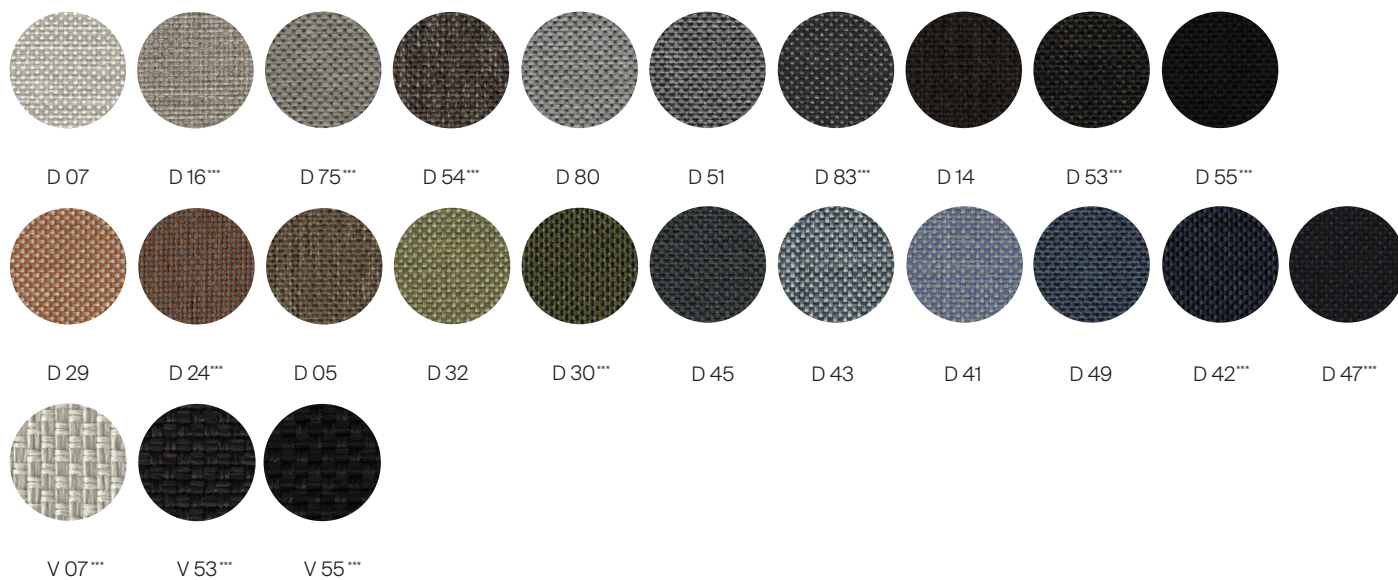

60" Coffee table

24" Side table

_Grade A Fabric:

_Grade B Fabric:

*** Quick ship fabrics