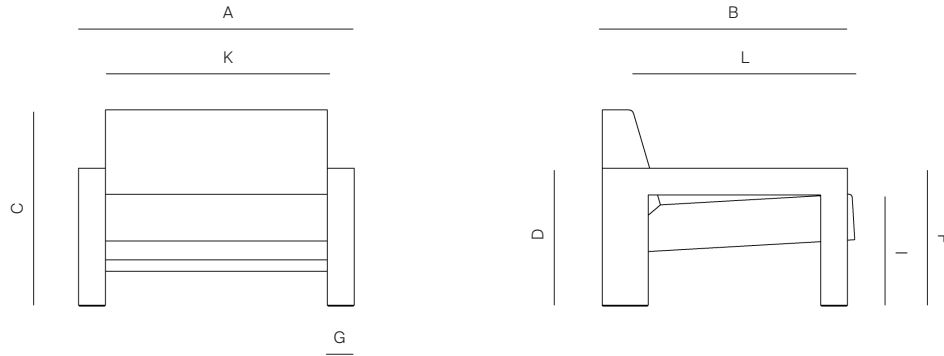

COM: 3.5 Yds

COM based on 54" wide no repeat fabric.

MATERIALS

Frame: Premium grade teak wood.

Cushion foam: Made of flow-through foam with Dacron wrap.

Cushion fabric: COM/Outdoor Canvas Grade A / Luxury Grade B Fabric options.

MEASURES INCH CM	OVERALL WIDTH	OVERALL DEPTH	OVERALL HEIGHT WITH CUSHIONS	OVERALL FRAME HEIGHT	ARM HEIGHT	ARM WIDTH	FOOT HEIGHT	SEAT HEIGHT WITH CUSHIONS	SEAT HEIGHT (FLOOR TO FRAME)	INSIDE SEAT WIDTH (CUSHIONS)	INSIDE SEAT DEPTH (CUSHIONS)
DESCRIPTION	A	B	C	D	F	G	H	I	J	K	L
DINING CHAIR	24	24	32 1/2	23 1/4	23 1/4	2 1/2	12 1/2	20	15	19	17 1/2
SKU# 122201	61	55.9	82.5	59	59	6.3	31.8	50.8	38.1	48.4	44.45
LOUNGE CHAIR	36	34	25	18	18	3 1/2	6	14 1/2	8 1/2	29	26
SKU# 122301	91.4	86.4	63.5	45.7	45.7	8.9	15.3	36.8	21.6	73.6	66.04
55" SOFA	55	34	25	18	18	3 1/2	6	14 1/2	8 1/2	48	26
SKU# 122501	139.7	86.4	63.5	45.7	45.7	8.9	15.3	36.8	21.6	121.9	66.04
72" SOFA	72	34	25	18	18	3 1/2	6	14 1/2	8 1/2	65	26
SKU# 122601	182.9	86.4	63.5	45.7	45.7	8.9	15.3	36.8	21.6	165.1	66.04
CHAISE	76	32	9	7	-	-	1 1/2	9	7	25	45 1/2
SKU# 122901	193	81.3	22.7	17.8	-	-	3.8	22.9	17.8	63.5	115.6

MEASURES INCH CM	# OF BACK CUSHIONS	COM BACK CUSHIONS YARDS METERS	# OF SEAT CUSHIONS	COM SEAT CUSHIONS YARDS METERS	DIAGONAL CLEARANCE	FURNITURE WEIGHT LBS KGS	TOTAL PIECES IN A BOX	BOXED WEIGHT LBS KGS	BOXED WIDTH	BOXED DEPTH	BOXED HEIGHT	CBM
DESCRIPTION	M											
DINING CHAIR	1	1	1	1.5	38 1/2	32	1	37	27.25	25.25	26.50	0.30
SKU# 122201	1	1	1	1.5	98	14	1	16	69.22	64.14	67.31	0.30
LOUNGE CHAIR	1	1.5	1	2	41	52	1	57	39.25	35.25	21.25	0.48
SKU# 122301	1	1.5	1	2	104.1	23	1	25	99.70	89.54	53.98	0.48
55" SOFA	1	2	1	2.5	41	60	1	70	58.25	35.25	21.25	0.72
SKU# 122501	1	2	1	2.5	104.1	27	1	31	147.96	89.54	53.98	0.72
72" SOFA	1	2.5	1	3	41	93	1	101	75.25	35.25	21.25	0.92
SKU# 122601	1	2.5	1	3	104.1	42	1	45	191.14	89.54	53.98	0.92
CHAISE	1	3	1	3.5	33	131	1	173	79.25	35.25	10.25	0.47
SKU# 122901	1	3	1	3.5	83.2	59	1	78	201.30	89.54	26.04	0.47