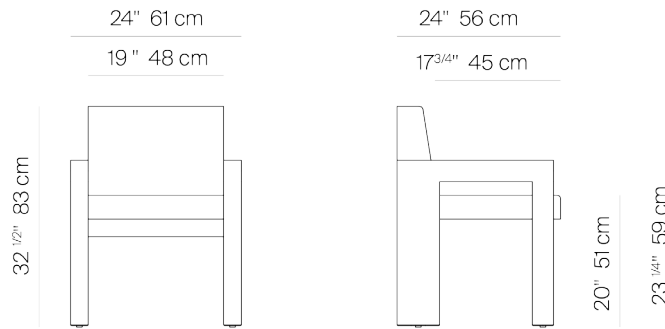

DESERT

by Marmol Radziner

The Desert Collection is made of premium grade teak frame with upholstered cushions.

DINING CHAIR

122201

SPECIFICATIONS

Width:	24"	61 cm
Depth:	24"	56 cm
Height:	32 1/2"	83 cm
Seat height:	14"	36 cm

MEASURES INCH CM	OVERALL WIDTH	OVERALL DEPTH	OVERALL HEIGHT WITH CUSHIONS	OVERALL FRAME HEIGHT	ARM HEIGHT	ARM WIDTH	FOOT HEIGHT	SEAT HEIGHT WITH CUSHIONS	SEAT HEIGHT (FLOOR TO FRAME)	INSIDE SEAT WIDTH (CUSHIONS)	INSIDE SEAT DEPTH (CUSHIONS)
DESCRIPTION	A	B	C	D	F	G	H	I	J	K	L
DINING CHAIR	24	24	32 1/2	23 1/4	23 1/4	2 1/2	12 1/2	20	15	19	17 1/2
SKU# 122201	61	55.9	82.5	59	59	6.3	31.8	50.8	38.1	48.4	44.45
LOUNGE CHAIR	36	34	25	18	18	3 1/2	6	14 1/2	8 1/2	29	26
SKU# 122301	91.4	86.4	63.5	45.7	45.7	8.9	15.3	36.8	21.6	73.6	66.04
55" SOFA	55	34	25	18	18	3 1/2	6	14 1/2	8 1/2	48	26
SKU# 122501	139.7	86.4	63.5	45.7	45.7	8.9	15.3	36.8	21.6	121.9	66.04
72" SOFA	72	34	25	18	18	3 1/2	6	14 1/2	8 1/2	65	26
SKU# 122601	182.9	86.4	63.5	45.7	45.7	8.9	15.3	36.8	21.6	165.1	66.04
CHAISE	76	32	9	7	-	-	11 1/2	9	7	25	45 1/2
SKU# 122901	193	81.3	22.7	17.8	-	-	3.8	22.9	17.8	63.5	115.6

MEASURES INCH CM	# OF BACK CUSHIONS	COM BACK CUSHIONS YARDS METERS	# OF SEAT CUSHIONS	COM SEAT CUSHIONS YARDS METERS	DIAGONAL CLEARANCE	FURNITURE WEIGHT LBS KGS	TOTAL PIECES IN A BOX	BOXED WEIGHT LBS KGS	BOXED WIDTH	BOXED DEPTH	BOXED HEIGHT	CBM
DESCRIPTION	M											
DINING CHAIR	1	1	1	1.5	38 1/2	32	1	37	27.25	25.25	26.50	0.30
SKU# 122201	1	1	1	1.5	98	14	1	16	69.22	64.14	67.31	0.30
LOUNGE CHAIR	1	1.5	1	2	41	52	1	57	39.25	35.25	21.25	0.48
SKU# 122301	1	1.5	1	2	104.1	23	1	25	99.70	89.54	53.98	0.48
55" SOFA	1	2	1	2.5	41	60	1	70	58.25	35.25	21.25	0.72
SKU# 122501	1	2	1	2.5	104.1	27	1	31	147.96	89.54	53.98	0.72
72" SOFA	1	2.5	1	3	41	93	1	101	75.25	35.25	21.25	0.92
SKU# 122601	1	2.5	1	3	104.1	42	1	45	191.14	89.54	53.98	0.92
CHAISE	1	3	1	3.5	33	131	1	173	79.25	35.25	10.25	0.47
SKU# 122901	1	3	1	3.5	83.2	59	1	78	201.30	89.54	26.04	0.47