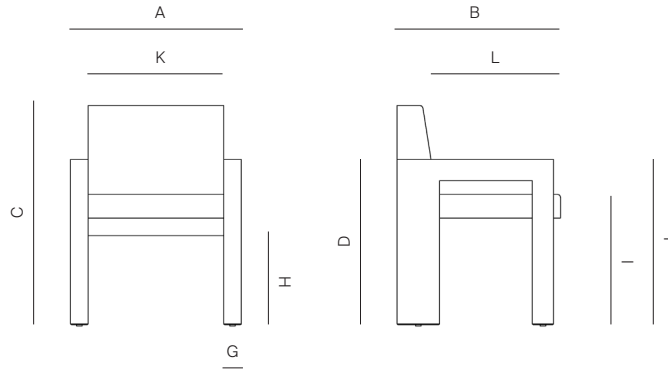

MEASURES INCH CM	OVERALL WIDTH	OVERALL DEPTH	OVERALL HEIGHT WITH CUSHIONS	OVERALL FRAME HEIGHT	ARM HEIGHT	ARM WIDTH	FOOT HEIGHT	SEAT HEIGHT WITH CUSHIONS	SEAT HEIGHT (FLOOR TO FRAME)	INSIDE SEAT WIDTH (CUSHIONS)	INSIDE SEAT DEPTH (CUSHIONS)
DESCRIPTION	A	B	C	D	F	G	H	I	J	K	L
DINING CHAIR	24	24	32 1/2	23 1/4	23 1/4	2 1/2	12 1/2	20	15	19	17 1/2
SKU# 122201	61	55.9	82.5	59	59	6.3	31.8	50.8	38.1	48.4	44.45
LOUNGE CHAIR	36	34	25	18	18	3 1/2	6	14 1/2	8 1/2	29	26
SKU# 122301	91.4	86.4	63.5	45.7	45.7	8.9	15.3	36.8	21.6	73.6	66.04
55" SOFA	55	34	25	18	18	3 1/2	6	14 1/2	8 1/2	48	26
SKU# 122501	139.7	86.4	63.5	45.7	45.7	8.9	15.3	36.8	21.6	121.9	66.04
72" SOFA	72	34	25	18	18	3 1/2	6	14 1/2	8 1/2	65	26
SKU# 122601	182.9	86.4	63.5	45.7	45.7	8.9	15.3	36.8	21.6	165.1	66.04
CHAISE	76	32	9	7	-	-	11 1/2	9	7	25	45 1/2
SKU# 122901	193	81.3	22.7	17.8	-	-	3.8	22.9	17.8	63.5	115.6