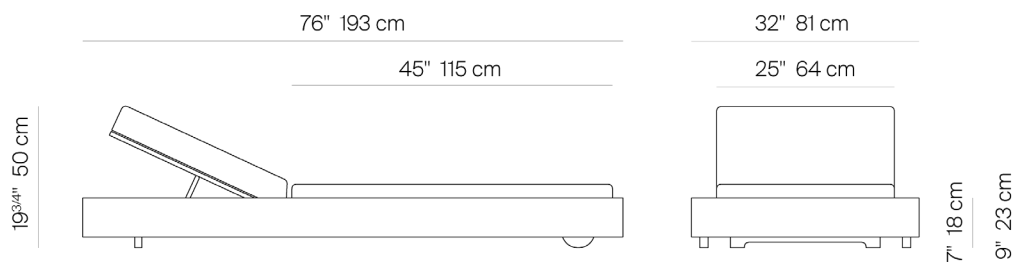

DESERT

by Marmol Radziner

The Desert Collection is made of premium grade teak frame with upholstered cushions.

CHAISE

122901

SPECIFICATIONS

Width:	32"	81 cm
Depth:	76"	193 cm
Height:	19 3/4"	50 cm
Seat height:	9"	23 cm

COM: 6.5 Yds
COM based on 54" wide no repeat fabric.

MATERIALS

Frame: Premium grade teak wood.

Cushion foam: Made of flow-through foam with Dacron wrap.

Cushion fabric: COM/Outdoor Canvas Grade A / Luxury Grade B Fabric options.

CHAISE

122901

MEASURES INCH CM	OVERALL WIDTH	OVERALL DEPTH	OVERALL HEIGHT WITH CUSHIONS	OVERALL FRAME HEIGHT	ARM HEIGHT	ARM WIDTH	FOOT HEIGHT	SEAT HEIGHT WITH CUSHIONS	SEAT HEIGHT (FLOOR TO FRAME)	INSIDE SEAT WIDTH (CUSHIONS)	INSIDE SEAT DEPTH (CUSHIONS)
DESCRIPTION	A	B	C	D	F	G	H	I	J	K	L
DINING CHAIR	24	24	32 1/2	23 1/4	23 1/4	2 1/2	12 1/2	20	15	19	17 1/2
SKU# 122201	61	55.9	82.5	59	59	6.3	31.8	50.8	38.1	48.4	44.45
LOUNGE CHAIR	36	34	25	18	18	3 1/2	6	14 1/2	8 1/2	29	26
SKU# 122301	91.4	86.4	63.5	45.7	45.7	8.9	15.3	36.8	21.6	73.6	66.04
55" SOFA	55	34	25	18	18	3 1/2	6	14 1/2	8 1/2	48	26
SKU# 122501	139.7	86.4	63.5	45.7	45.7	8.9	15.3	36.8	21.6	121.9	66.04
72" SOFA	72	34	25	18	18	3 1/2	6	14 1/2	8 1/2	65	26
SKU# 122601	182.9	86.4	63.5	45.7	45.7	8.9	15.3	36.8	21.6	165.1	66.04
CHAISE	76	32	9	7	-	-	1 1/2	9	7	25	45 1/2
SKU# 122901	193	81.3	22.7	17.8	-	-	3.8	22.9	17.8	63.5	115.6