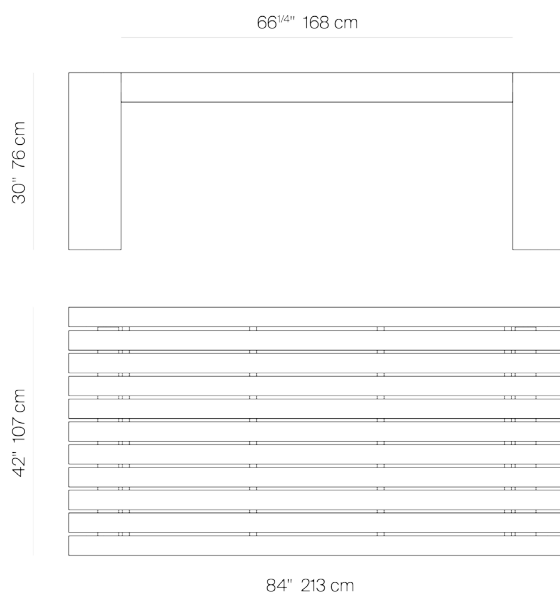

## SPECIFICATIONS

Width:	83"	213 cm
Depth:	42"	107 cm
Height:	30"	76 cm

## FINISHES

NATURAL  
-20

TEAK

84" DINING TABLE

126102

MEASURES INCH CM	OVERALL LENGTH	OVERALL WIDTH	OVERALL HEIGHT	SIZE OF BASE	TABLE TOP THICKNESS	APRON TO FLOOR CLEARANCE	SPACE BETWEEN LEGS AT HEAD	SPACE BETWEEN LEGS AT SIDE	SEAT UP TO (APROX. 20"W CHAIRS SPACED 2" APART)
DESCRIPTION	A	C	D	F	I	J	K	L	
24" SIDE TABLE	24	24	12	24	5 1/2	4 1/2	17 1/2	13	-
SKU# 125103	60.9	60.9	30.5	60.9	14	11.5	44.5	32.9	-
60" COFFEE TABLE	60	34	12	60	5 1/2	3	27	45	-
SKU# 125101	152.4	86.3	30.5	152.4	14	7.5	68.3	114.4	-
84" DINING TABLE	84	42	30	84	5	21 1/2	35 1/2	66 1/4	6 TO 8
SKU# 126102	213.4	106.7	76.2	213.4	12.7	54.5	89.9	168.4	6 TO 8
108" DINING TABLE	108	42	30	108	5	21 1/2	35 1/2	90 1/4	8 TO 10
SKU# 126101	274.3	106.7	76.2	274.3	12.7	54.5	89.9	229.3	8 TO 10

MEASURES INCH CM	DIAGONAL CLEARANCE	OVERALL FURNITURE WEIGHT INCH CM	TOTAL PIECES IN A BOX	BOXED WEIGHT INCH CM	BOXED WIDTH	BOXED DEPTH	BOXED HEIGHT	CBM
DESCRIPTION	M							
24" SIDE TABLE	26 3/4	73	1	75	27.25	27.25	15.25	0.19
SKU# 125103	68.1	33	1	34	69.22	69.22	38.74	0.19
60" COFFEE TABLE	36	203	1	214	63.25	37.25	15.25	0.59
SKU# 125101	91.5	92	1	97	160.66	94.62	38.74	0.59
84" DINING TABLE	51 1/2	441	1	492	87	45	33	2.12
SKU# 126102	131.1	200	1	223	220.98	114.30	83.82	2.12
108" DINING TABLE	51 1/2	546	1	607	111	45	33	2.70
SKU# 126101	131.1	247	1	275	281.94	114.30	83.82	2.70

60" Coffee table

24" Side table