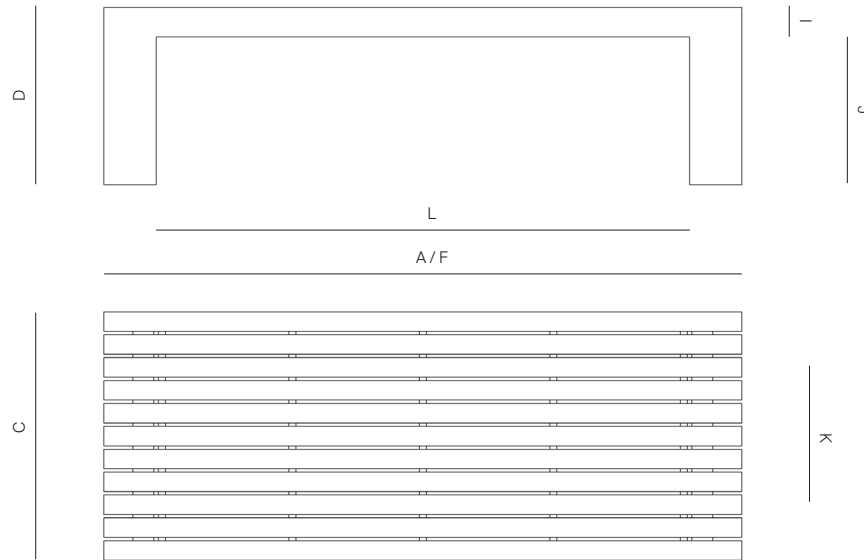

## SPECIFICATIONS

Width:	83"	213 cm
Depth:	42"	107 cm
Height:	30"	76 cm

## FINISHES

NATURAL  
-20

TEAK

84" DINING TABLE

126102

MEASURES INCH CM	OVERALL LENGTH	OVERALL WIDTH	OVERALL HEIGHT	SIZE OF BASE	TABLE TOP THICKNESS	APRON TO FLOOR CLEARANCE	SPACE BETWEEN LEGS AT HEAD	SPACE BETWEEN LEGS AT SIDE	SEAT UP TO (APROX. 20"W CHAIRS SPACED 2" APART)
DESCRIPTION	A	C	D	F	I	J	K	L	
24" SIDE TABLE	24	24	12	24	5 1/2	4 1/2	17 1/2	13	-
SKU# 125103	60.9	60.9	30.5	60.9	14	11.5	44.5	32.9	-
60" COFFEE TABLE	60	34	12	60	5 1/2	3	27	45	-
SKU# 125101	152.4	86.3	30.5	152.4	14	7.5	68.3	114.4	-
84" DINING TABLE	84	42	30	84	5	21 1/2	35 1/2	66 1/4	6 TO 8
SKU# 126102	213.4	106.7	76.2	213.4	12.7	54.5	89.9	168.4	6 TO 8
108" DINING TABLE	108	42	30	108	5	21 1/2	35 1/2	90 1/4	8 TO 10
SKU# 126101	274.3	106.7	76.2	274.3	12.7	54.5	89.9	229.3	8 TO 10

MEASURES INCH CM	DIAGONAL CLEARANCE	OVERALL FURNITURE WEIGHT INCH CM	TOTAL PIECES IN A BOX	BOXED WEIGHT INCH CM	BOXED WIDTH	BOXED DEPTH	BOXED HEIGHT	CBM
DESCRIPTION	M							
24" SIDE TABLE	26 3/4	73	1	75	27.25	27.25	15.25	0.19
SKU# 125103	68.1	33	1	34	69.22	69.22	38.74	0.19
60" COFFEE TABLE	36	203	1	214	63.25	37.25	15.25	0.59
SKU# 125101	91.5	92	1	97	160.66	94.62	38.74	0.59
84" DINING TABLE	51 1/2	441	1	492	87	45	33	2.12
SKU# 126102	131.1	200	1	223	220.98	114.30	83.82	2.12
108" DINING TABLE	51 1/2	546	1	607	111	45	33	2.70
SKU# 126101	131.1	247	1	275	281.94	114.30	83.82	2.70