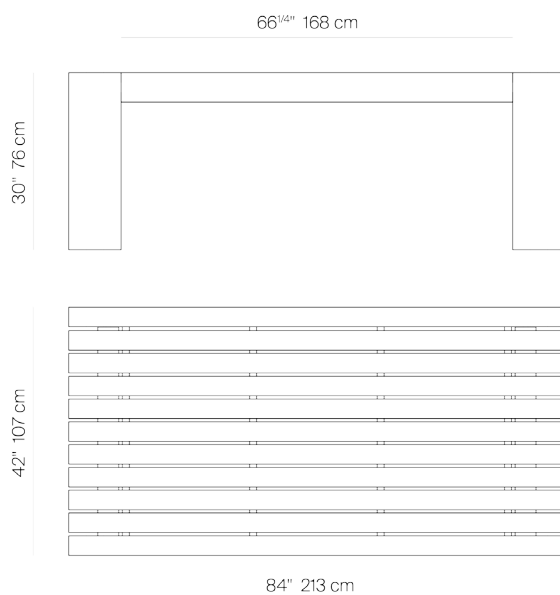

## SPECIFICATIONS

Width:	83"	213 cm
Depth:	42"	107 cm
Height:	30"	76 cm

## FINISHES

NATURAL  
-20

GREY  
-22

TEAK

84" DINING TABLE

126102

MEASURES INCH CM	OVERALL LENGTH	OVERALL WIDTH	OVERALL HEIGHT	SIZE OF BASE	TABLE TOP THICKNESS	APRON TO FLOOR CLEARANCE	SPACE BETWEEN LEGS AT HEAD	SPACE BETWEEN LEGS AT SIDE	SEAT UP TO (APROX. 20"W CHAIRS SPACED 2" APART)
DESCRIPTION	A	C	D	F	I	J	K	L	
24" SIDE TABLE	24	24	12	24	5 1/2	4 1/2	17 1/2	13	-
SKU# 125103	60.9	60.9	30.5	60.9	14	11.5	44.5	32.9	-
60" COFFEE TABLE	60	34	12	60	5 1/2	3	27	45	-
SKU# 125101	152.4	86.3	30.5	152.4	14	7.5	68.3	114.4	-
84" DINING TABLE	84	42	30	84	5	21 1/2	35 1/2	66 1/4	6 TO 8
SKU# 126102	213.4	106.7	76.2	213.4	12.7	54.5	89.9	168.4	6 TO 8
108" DINING TABLE	108	42	30	108	5	21 1/2	35 1/2	90 1/4	8 TO 10
SKU# 126101	274.3	106.7	76.2	274.3	12.7	54.5	89.9	229.3	8 TO 10

MEASURES INCH CM	DIAGONAL CLEARANCE	OVERALL FURNITURE WEIGHT INCH CM	TOTAL PIECES IN A BOX	BOXED WEIGHT INCH CM	BOXED WIDTH	BOXED DEPTH	BOXED HEIGHT	CBM
DESCRIPTION	M							
24" SIDE TABLE	26 3/4	73	1	75	27.25	27.25	15.25	0.19
SKU# 125103	68.1	33	1	34	69.22	69.22	38.74	0.19
60" COFFEE TABLE	36	203	1	214	63.25	37.25	15.25	0.59
SKU# 125101	91.5	92	1	97	160.66	94.62	38.74	0.59
84" DINING TABLE	51 1/2	441	1	492	87	45	33	2.12
SKU# 126102	131.1	200	1	223	220.98	114.30	83.82	2.12
108" DINING TABLE	51 1/2	546	1	607	111	45	33	2.70
SKU# 126101	131.1	247	1	275	281.94	114.30	83.82	2.70

24" Side table