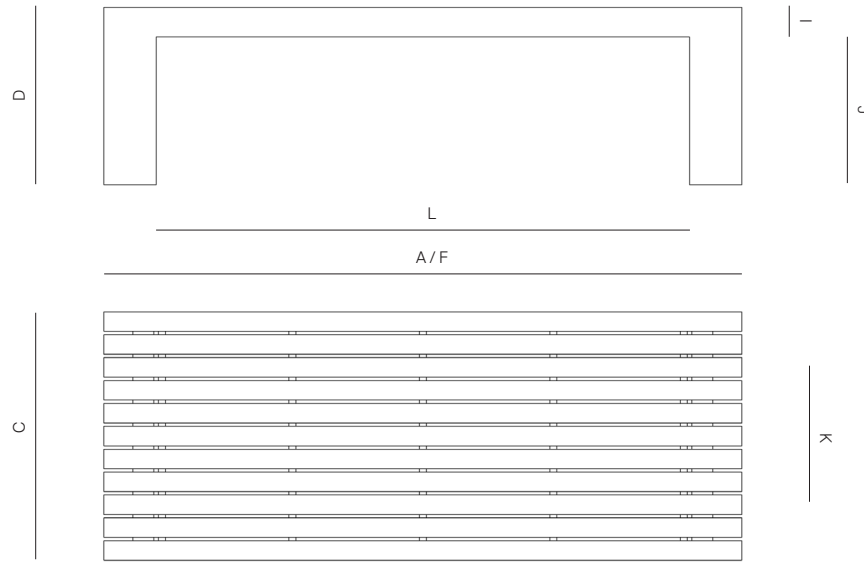

## SPECIFICATIONS

Width:	83"	213 cm
Depth:	42"	107 cm
Height:	30"	76 cm

## FINISHES

NATURAL  
-20

GREY  
-22

TEAK

84" DINING TABLE

126102

MEASURES INCH CM	OVERALL LENGTH	OVERALL WIDTH	OVERALL HEIGHT	SIZE OF BASE	TABLE TOP THICKNESS	APRON TO FLOOR CLEARANCE	SPACE BETWEEN LEGS AT HEAD	SPACE BETWEEN LEGS AT SIDE	SEAT UP TO (APROX. 20"W CHAIRS SPACED 2" APART)
DESCRIPTION	A	C	D	F	I	J	K	L	
24" SIDE TABLE	24	24	12	24	5 1/2	4 1/2	17 1/2	13	-
SKU# 125103	60.9	60.9	30.5	60.9	14	11.5	44.5	32.9	-
60" COFFEE TABLE	60	34	12	60	5 1/2	3	27	45	-
SKU# 125101	152.4	86.3	30.5	152.4	14	7.5	68.3	114.4	-
84" DINING TABLE	84	42	30	84	5	21 1/2	35 1/2	66 1/4	6 TO 8
SKU# 126102	213.4	106.7	76.2	213.4	12.7	54.5	89.9	168.4	6 TO 8
108" DINING TABLE	108	42	30	108	5	21 1/2	35 1/2	90 1/4	8 TO 10
SKU# 126101	274.3	106.7	76.2	274.3	12.7	54.5	89.9	229.3	8 TO 10

MEASURES INCH CM	DIAGONAL CLEARANCE	OVERALL FURNITURE WEIGHT INCH CM	TOTAL PIECES IN A BOX	BOXED WEIGHT INCH CM	BOXED WIDTH	BOXED DEPTH	BOXED HEIGHT	CBM
DESCRIPTION	M							
24" SIDE TABLE	26 3/4	73	1	75	27.25	27.25	15.25	0.19
SKU# 125103	68.1	33	1	34	69.22	69.22	38.74	0.19
60" COFFEE TABLE	36	203	1	214	63.25	37.25	15.25	0.59
SKU# 125101	91.5	92	1	97	160.66	94.62	38.74	0.59
84" DINING TABLE	51 1/2	441	1	492	87	45	33	2.12
SKU# 126102	131.1	200	1	223	220.98	114.30	83.82	2.12
108" DINING TABLE	51 1/2	546	1	607	111	45	33	2.70
SKU# 126101	131.1	247	1	275	281.94	114.30	83.82	2.70