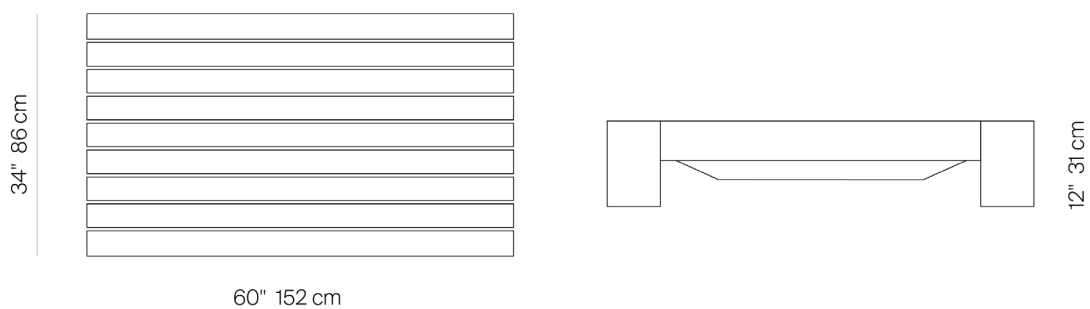

DESERT

by Marmol Radziner

The Desert Collection is made of premium grade teak frame.

60" COFFEE TABLE

125101

SPECIFICATIONS

Width:	60"	152 cm
Depth:	34"	86 cm
Height:	12"	31 cm

MATERIALS

MEASURES INCH CM	OVERALL LENGTH	OVERALL WIDTH	OVERALL HEIGHT	SIZE OF BASE	TABLE TOP THICKNESS	APRON TO FLOOR CLEARANCE	SPACE BETWEEN LEGS AT HEAD	SPACE BETWEEN LEGS AT SIDE	SEAT UP TO (APROX. 20"W CHAIRS SPACED 2" APART)
DESCRIPTION	A	C	D	F	I	J	K	L	
24" SIDE TABLE	24	24	12	24	5 1/2	4 1/2	17 1/2	13	-
SKU# 125103	60.9	60.9	30.5	60.9	14	11.5	44.5	32.9	-
60" COFFEE TABLE	60	34	12	60	5 1/2	3	27	45	-
SKU# 125101	152.4	86.3	30.5	152.4	14	7.5	68.3	114.4	-
84" DINING TABLE	84	42	30	84	5	21 1/2	35 1/2	66 1/4	6 TO 8
SKU# 126102	213.4	106.7	76.2	213.4	12.7	54.5	89.9	168.4	6 TO 8
108" DINING TABLE	108	42	30	108	5	21 1/2	35 1/2	90 1/4	8 TO 10
SKU# 126101	274.3	106.7	76.2	274.3	12.7	54.5	89.9	229.3	8 TO 10

MEASURES INCH CM	DIAGONAL CLEARANCE	OVERALL FURNITURE WEIGHT INCH CM	TOTAL PIECES IN A BOX	BOXED WEIGHT INCH CM	BOXED WIDTH	BOXED DEPTH	BOXED HEIGHT	CBM
DESCRIPTION	M							
24" SIDE TABLE	26 3/4	73	1	75	27.25	27.25	15.25	0.19
SKU# 125103	68.1	33	1	34	69.22	69.22	38.74	0.19
60" COFFEE TABLE	36	203	1	214	63.25	37.25	15.25	0.59
SKU# 125101	91.5	92	1	97	160.66	94.62	38.74	0.59
84" DINING TABLE	51 1/2	441	1	492	87	45	33	2.12
SKU# 126102	131.1	200	1	223	220.98	114.30	83.82	2.12
108" DINING TABLE	51 1/2	546	1	607	111	45	33	2.70
SKU# 126101	131.1	247	1	275	281.94	114.30	83.82	2.70