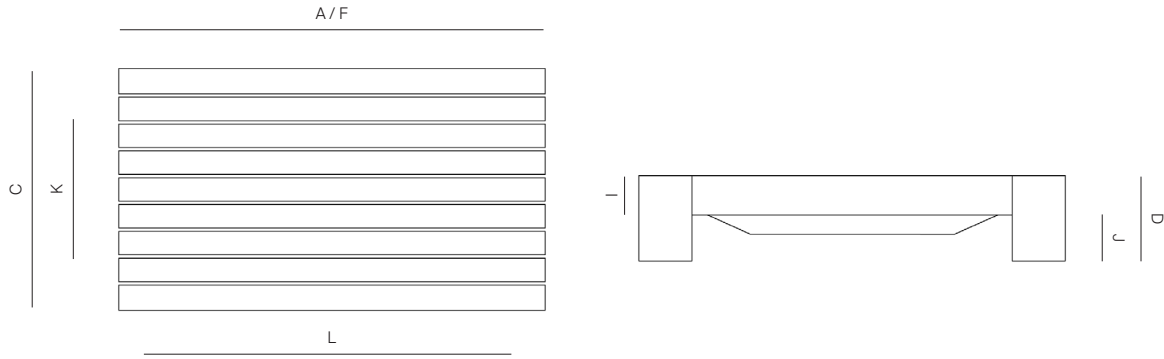

DESERT

by Marmol Radziner

The Desert Collection is made of premium grade teak frame.

60" COFFEE TABLE

125101

SPECIFICATIONS

Width:	60"	152 cm
Depth:	34"	86 cm
Height:	12"	31 cm

MATERIALS

MEASURES INCH CM	OVERALL LENGTH	OVERALL WIDTH	OVERALL HEIGHT	SIZE OF BASE	TABLE TOP THICKNESS	APRON TO FLOOR CLEARANCE	SPACE BETWEEN LEGS AT HEAD	SPACE BETWEEN LEGS AT SIDE	SEAT UP TO (APROX. 20"W CHAIRS SPACED 2" APART)
DESCRIPTION	A	C	D	F	I	J	K	L	
24" SIDE TABLE	24	24	12	24	5 1/2	4 1/2	17 1/2	13	-
SKU# 125103	60.9	60.9	30.5	60.9	14	11.5	44.5	32.9	-
60" COFFEE TABLE	60	34	12	60	5 1/2	3	27	45	-
SKU# 125101	152.4	86.3	30.5	152.4	14	7.5	68.3	114.4	-
84" DINING TABLE	84	42	30	84	5	21 1/2	35 1/2	66 1/4	6 TO 8
SKU# 126102	213.4	106.7	76.2	213.4	12.7	54.5	89.9	168.4	6 TO 8
108" DINING TABLE	108	42	30	108	5	21 1/2	35 1/2	90 1/4	8 TO 10
SKU# 126101	274.3	106.7	76.2	274.3	12.7	54.5	89.9	229.3	8 TO 10

MEASURES INCH CM	DIAGONAL CLEARANCE	OVERALL FURNITURE WEIGHT INCH CM	TOTAL PIECES IN A BOX	BOXED WEIGHT INCH CM	BOXED WIDTH	BOXED DEPTH	BOXED HEIGHT	CBM
DESCRIPTION	M							
24" SIDE TABLE	26 3/4	73	1	75	27.25	27.25	15.25	0.19
SKU# 125103	68.1	33	1	34	69.22	69.22	38.74	0.19
60" COFFEE TABLE	36	203	1	214	63.25	37.25	15.25	0.59
SKU# 125101	91.5	92	1	97	160.66	94.62	38.74	0.59
84" DINING TABLE	51 1/2	441	1	492	87	45	33	2.12
SKU# 126102	131.1	200	1	223	220.98	114.30	83.82	2.12
108" DINING TABLE	51 1/2	546	1	607	111	45	33	2.70
SKU# 126101	131.1	247	1	275	281.94	114.30	83.82	2.70