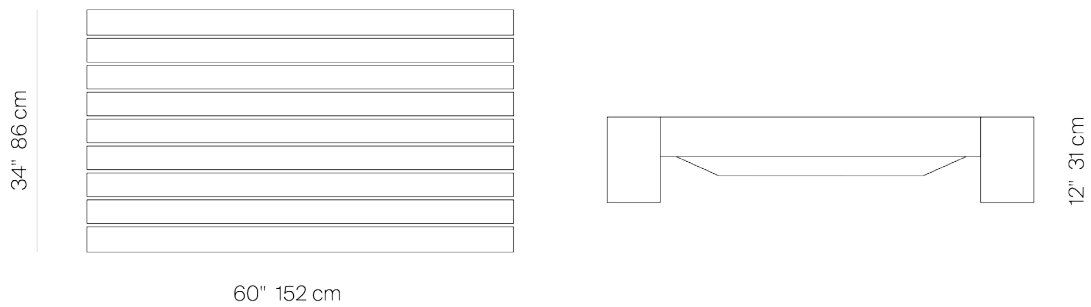

## SPECIFICATIONS

Width:	60"	152 cm
Depth:	34"	86 cm
Height:	12"	31 cm

## FINISHES

NATURAL  
-20

TEAK

60" COFFEE TABLE

125101

MEASURES INCH CM	OVERALL LENGTH	OVERALL WIDTH	OVERALL HEIGHT	SIZE OF BASE	TABLE TOP THICKNESS	APRON TO FLOOR CLEARANCE	SPACE BETWEEN LEGS AT HEAD	SPACE BETWEEN LEGS AT SIDE	SEAT UP TO (APROX. 20"W CHAIRS SPACED 2" APART)
DESCRIPTION	A	C	D	F	I	J	K	L	
24" SIDE TABLE	24	24	12	24	5 1/2	4 1/2	17 1/2	13	-
SKU# 125103	60.9	60.9	30.5	60.9	14	11.5	44.5	32.9	-
60" COFFEE TABLE	60	34	12	60	5 1/2	3	27	45	-
SKU# 125101	152.4	86.3	30.5	152.4	14	7.5	68.3	114.4	-
84" DINING TABLE	84	42	30	84	5	21 1/2	35 1/2	66 1/4	6 TO 8
SKU# 126102	213.4	106.7	76.2	213.4	12.7	54.5	89.9	168.4	6 TO 8
108" DINING TABLE	108	42	30	108	5	21 1/2	35 1/2	90 1/4	8 TO 10
SKU# 126101	274.3	106.7	76.2	274.3	12.7	54.5	89.9	229.3	8 TO 10

MEASURES INCH CM	DIAGONAL CLEARANCE	OVERALL FURNITURE WEIGHT INCH CM	TOTAL PIECES IN A BOX	BOXED WEIGHT INCH CM	BOXED WIDTH	BOXED DEPTH	BOXED HEIGHT	CBM
DESCRIPTION	M							
24" SIDE TABLE	26 3/4	73	1	75	27.25	27.25	15.25	0.19
SKU# 125103	68.1	33	1	34	69.22	69.22	38.74	0.19
60" COFFEE TABLE	36	203	1	214	63.25	37.25	15.25	0.59
SKU# 125101	91.5	92	1	97	160.66	94.62	38.74	0.59
84" DINING TABLE	51 1/2	441	1	492	87	45	33	2.12
SKU# 126102	131.1	200	1	223	220.98	114.30	83.82	2.12
108" DINING TABLE	51 1/2	546	1	607	111	45	33	2.70
SKU# 126101	131.1	247	1	275	281.94	114.30	83.82	2.70