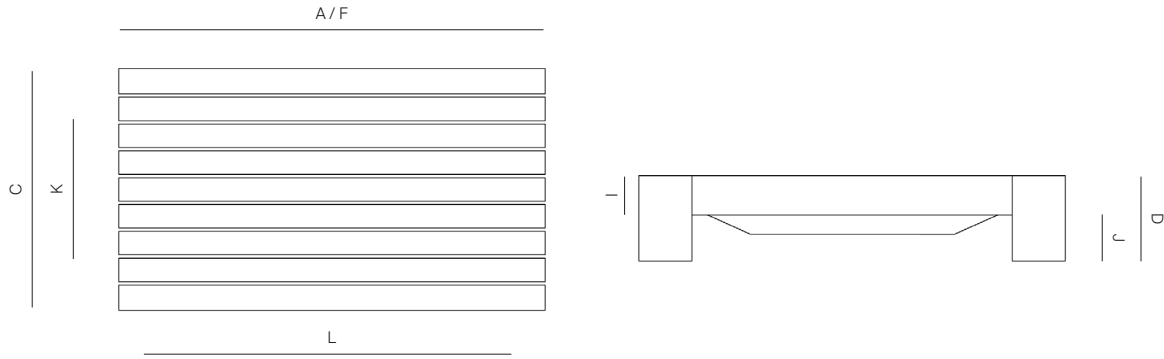

## SPECIFICATIONS

Width:	60"	152 cm
Depth:	34"	86 cm
Height:	12"	31 cm

## FINISHES

NATURAL  
-20

TEAK

60" COFFEE TABLE

125101

MEASURES INCH CM	OVERALL LENGTH	OVERALL WIDTH	OVERALL HEIGHT	SIZE OF BASE	TABLE TOP THICKNESS	APRON TO FLOOR CLEARANCE	SPACE BETWEEN LEGS AT HEAD	SPACE BETWEEN LEGS AT SIDE	SEAT UP TO (APROX. 20"W CHAIRS SPACED 2" APART)
DESCRIPTION	A	C	D	F	I	J	K	L	
24" SIDE TABLE	24	24	12	24	5 1/2	4 1/2	17 1/2	13	-
SKU# 125103	60.9	60.9	30.5	60.9	14	11.5	44.5	32.9	-
60" COFFEE TABLE	60	34	12	60	5 1/2	3	27	45	-
SKU# 125101	152.4	86.3	30.5	152.4	14	7.5	68.3	114.4	-
84" DINING TABLE	84	42	30	84	5	21 1/2	35 1/2	66 1/4	6 TO 8
SKU# 126102	213.4	106.7	76.2	213.4	12.7	54.5	89.9	168.4	6 TO 8
108" DINING TABLE	108	42	30	108	5	21 1/2	35 1/2	90 1/4	8 TO 10
SKU# 126101	274.3	106.7	76.2	274.3	12.7	54.5	89.9	229.3	8 TO 10

MEASURES INCH CM	DIAGONAL CLEARANCE	OVERALL FURNITURE WEIGHT INCH CM	TOTAL PIECES IN A BOX	BOXED WEIGHT INCH CM	BOXED WIDTH	BOXED DEPTH	BOXED HEIGHT	CBM
DESCRIPTION	M							
24" SIDE TABLE	26 3/4	73	1	75	27.25	27.25	15.25	0.19
SKU# 125103	68.1	33	1	34	69.22	69.22	38.74	0.19
60" COFFEE TABLE	36	203	1	214	63.25	37.25	15.25	0.59
SKU# 125101	91.5	92	1	97	160.66	94.62	38.74	0.59
84" DINING TABLE	51 1/2	441	1	492	87	45	33	2.12
SKU# 126102	131.1	200	1	223	220.98	114.30	83.82	2.12
108" DINING TABLE	51 1/2	546	1	607	111	45	33	2.70
SKU# 126101	131.1	247	1	275	281.94	114.30	83.82	2.70