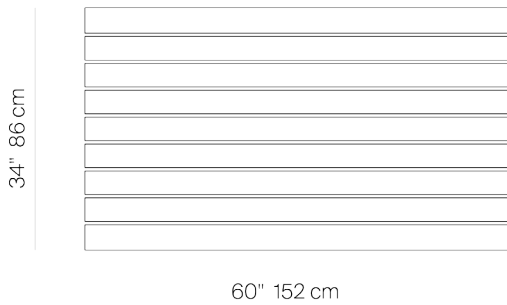

DESERT

by Marmol Radziner

The Desert Collection is made of premium grade teak frame.

60" COFFEE TABLE

125101

SPECIFICATIONS

Width:	60"	152 cm
Depth:	34"	86 cm
Height:	12"	31 cm

MATERIALS

MEASURES INCH CM	OVERALL LENGTH	OVERALL WIDTH	OVERALL HEIGHT	SIZE OF BASE	TABLE TOP THICKNESS	APRON TO FLOOR CLEARANCE	SPACE BETWEEN LEGS AT HEAD	SPACE BETWEEN LEGS AT SIDE	SEAT UP TO (APROX. 20"W CHAIRS SPACED 2" APART)
DESCRIPTION	A	C	D	F	I	J	K	L	
24" SIDE TABLE	24	24	12	24	5 1/2	4 1/2	17 1/2	13	-
SKU# 125103	60.9	60.9	30.5	60.9	14	11.5	44.5	32.9	-
60" COFFEE TABLE	60	34	12	60	5 1/2	3	27	45	-
SKU# 125101	152.4	86.3	30.5	152.4	14	7.5	68.3	114.4	-
84" DINING TABLE	84	42	30	84	5	21 1/2	35 1/2	66 1/4	6 TO 8
SKU# 126102	213.4	106.7	76.2	213.4	12.7	54.5	89.9	168.4	6 TO 8
108" DINING TABLE	108	42	30	108	5	21 1/2	35 1/2	90 1/4	8 TO 10
SKU# 126101	274.3	106.7	76.2	274.3	12.7	54.5	89.9	229.3	8 TO 10

MEASURES INCH CM	DIAGONAL CLEARANCE	OVERALL FURNITURE WEIGHT INCH CM	TOTAL PIECES IN A BOX	BOXED WEIGHT INCH CM	BOXED WIDTH	BOXED DEPTH	BOXED HEIGHT	CBM
DESCRIPTION	M							
24" SIDE TABLE	26 3/4	73	1	75	27.25	27.25	15.25	0.19
SKU# 125103	68.1	33	1	34	69.22	69.22	38.74	0.19
60" COFFEE TABLE	36	203	1	214	63.25	37.25	15.25	0.59
SKU# 125101	91.5	92	1	97	160.66	94.62	38.74	0.59
84" DINING TABLE	51 1/2	441	1	492	87	45	33	2.12
SKU# 126102	131.1	200	1	223	220.98	114.30	83.82	2.12
108" DINING TABLE	51 1/2	546	1	607	111	45	33	2.70
SKU# 126101	131.1	247	1	275	281.94	114.30	83.82	2.70

24" Side table