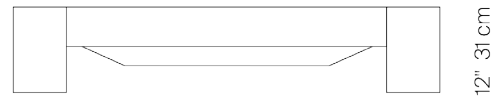

DESERT

by Marmol Radziner

The Desert Collection is made of premium grade teak frame.

60" COFFEE TABLE

125101

SPECIFICATIONS

Width:	60"	152 cm
Depth:	34"	86 cm
Height:	12"	31 cm

MATERIALS

MEASURES INCH CM	OVERALL LENGTH	OVERALL WIDTH	OVERALL HEIGHT	SIZE OF BASE	TABLE TOP THICKNESS	APRON TO FLOOR CLEARANCE	SPACE BETWEEN LEGS AT HEAD	SPACE BETWEEN LEGS AT SIDE	SEAT UP TO (APROX. 20"W CHAIRS SPACED 2" APART)
DESCRIPTION	A	C	D	F	I	J	K	L	
24" SIDE TABLE	24	24	12	24	5 1/2	4 1/2	17 1/2	13	-
SKU# 125103	60.9	60.9	30.5	60.9	14	11.5	44.5	32.9	-
60" COFFEE TABLE	60	34	12	60	5 1/2	3	27	45	-
SKU# 125101	152.4	86.3	30.5	152.4	14	7.5	68.3	114.4	-
84" DINING TABLE	84	42	30	84	5	21 1/2	35 1/2	66 1/4	6 TO 8
SKU# 126102	213.4	106.7	76.2	213.4	12.7	54.5	89.9	168.4	6 TO 8
108" DINING TABLE	108	42	30	108	5	21 1/2	35 1/2	90 1/4	8 TO 10
SKU# 126101	274.3	106.7	76.2	274.3	12.7	54.5	89.9	229.3	8 TO 10

MEASURES INCH CM	DIAGONAL CLEARANCE	OVERALL FURNITURE WEIGHT INCH CM	TOTAL PIECES IN A BOX	BOXED WEIGHT INCH CM	BOXED WIDTH	BOXED DEPTH	BOXED HEIGHT	CBM
DESCRIPTION	M							
24" SIDE TABLE	26 3/4	73	1	75	27.25	27.25	15.25	0.19
SKU# 125103	68.1	33	1	34	69.22	69.22	38.74	0.19
60" COFFEE TABLE	36	203	1	214	63.25	37.25	15.25	0.59
SKU# 125101	91.5	92	1	97	160.66	94.62	38.74	0.59
84" DINING TABLE	51 1/2	441	1	492	87	45	33	2.12
SKU# 126102	131.1	200	1	223	220.98	114.30	83.82	2.12
108" DINING TABLE	51 1/2	546	1	607	111	45	33	2.70
SKU# 126101	131.1	247	1	275	281.94	114.30	83.82	2.70