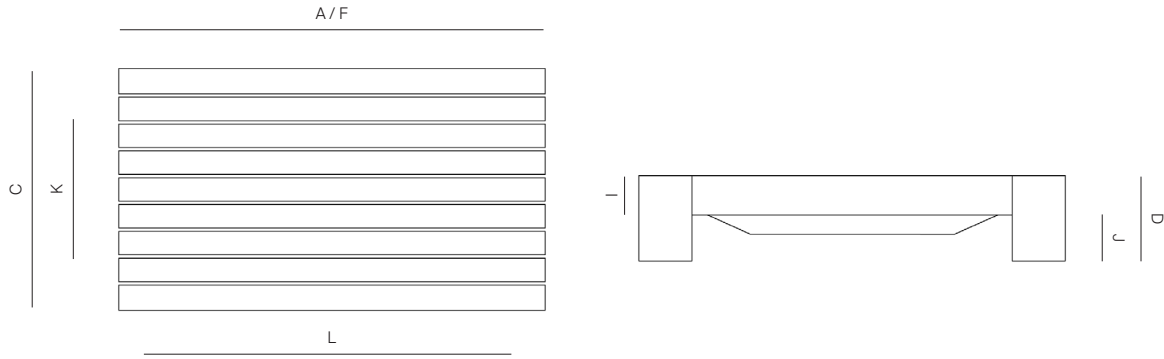

DESERT

by Marmol Radziner

The Desert Collection is made of premium grade teak frame.

60" COFFEE TABLE

125101

SPECIFICATIONS

Width:	60"	152 cm
Depth:	34"	86 cm
Height:	12"	31 cm

MATERIALS

MEASURES INCH CM	OVERALL LENGTH	OVERALL WIDTH	OVERALL HEIGHT	SIZE OF BASE	TABLE TOP THICKNESS	APRON TO FLOOR CLEARANCE	SPACE BETWEEN LEGS AT HEAD	SPACE BETWEEN LEGS AT SIDE	SEAT UP TO (APROX. 20"W CHAIRS SPACED 2" APART)
DESCRIPTION	A	C	D	F	I	J	K	L	
24" SIDE TABLE	24	24	12	24	5 1/2	4 1/2	17 1/2	13	-
SKU# 125103	60.9	60.9	30.5	60.9	14	11.5	44.5	32.9	-
60" COFFEE TABLE	60	34	12	60	5 1/2	3	27	45	-
SKU# 125101	152.4	86.3	30.5	152.4	14	7.5	68.3	114.4	-
84" DINING TABLE	84	42	30	84	5	21 1/2	35 1/2	66 1/4	6 TO 8
SKU# 126102	213.4	106.7	76.2	213.4	12.7	54.5	89.9	168.4	6 TO 8
108" DINING TABLE	108	42	30	108	5	21 1/2	35 1/2	90 1/4	8 TO 10
SKU# 126101	274.3	106.7	76.2	274.3	12.7	54.5	89.9	229.3	8 TO 10

MEASURES INCH CM	DIAGONAL CLEARANCE	OVERALL FURNITURE WEIGHT INCH CM	TOTAL PIECES IN A BOX	BOXED WEIGHT INCH CM	BOXED WIDTH	BOXED DEPTH	BOXED HEIGHT	CBM
DESCRIPTION	M							
24" SIDE TABLE	26 3/4	73	1	75	27.25	27.25	15.25	0.19
SKU# 125103	68.1	33	1	34	69.22	69.22	38.74	0.19
60" COFFEE TABLE	36	203	1	214	63.25	37.25	15.25	0.59
SKU# 125101	91.5	92	1	97	160.66	94.62	38.74	0.59
84" DINING TABLE	51 1/2	441	1	492	87	45	33	2.12
SKU# 126102	131.1	200	1	223	220.98	114.30	83.82	2.12
108" DINING TABLE	51 1/2	546	1	607	111	45	33	2.70
SKU# 126101	131.1	247	1	275	281.94	114.30	83.82	2.70

24" Side table