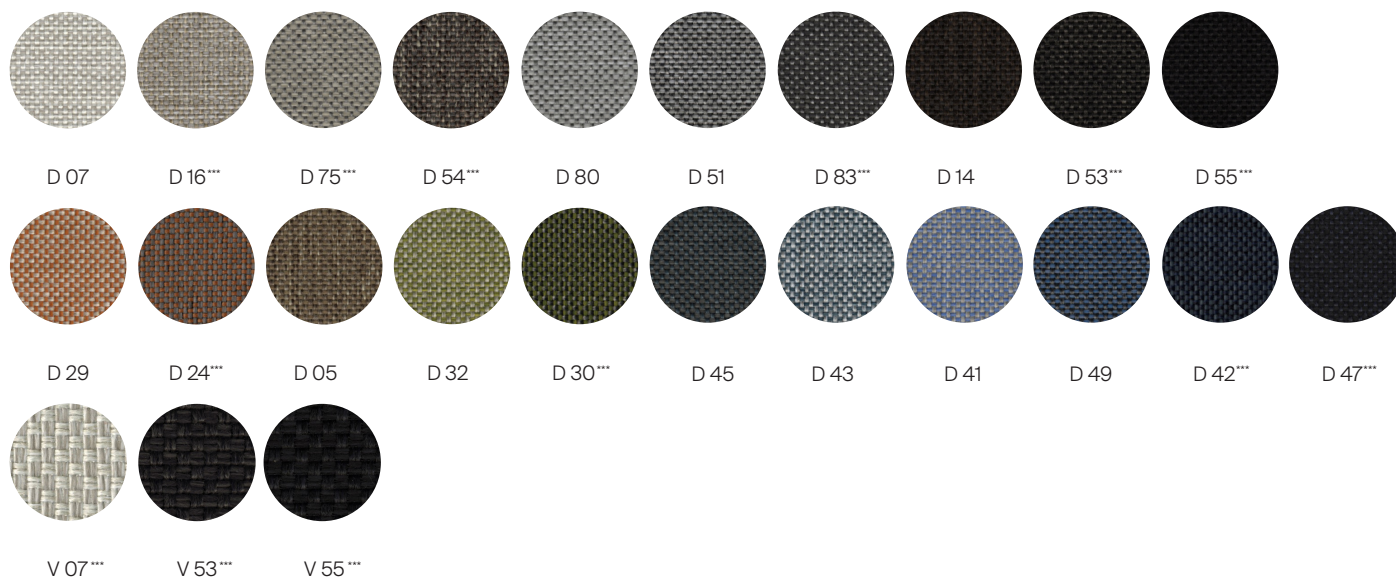

60" Coffee table

24" Side table

_Grade A Fabric:

_Grade B Fabric:

*** Quick ship fabrics