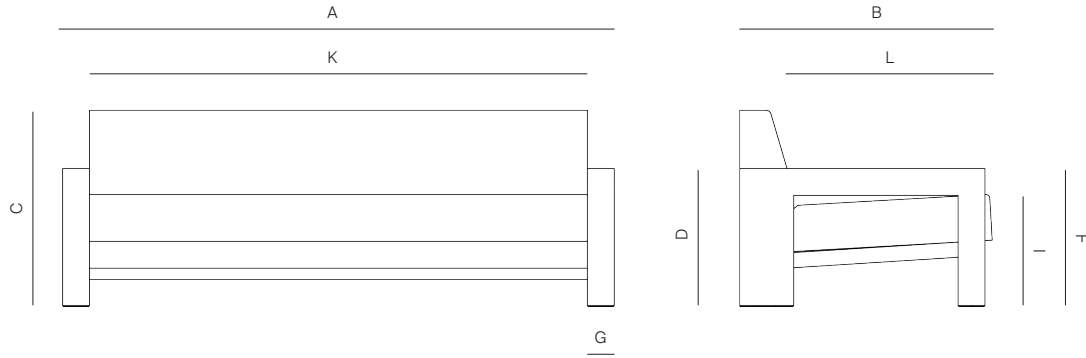

MEASURES INCH CM	OVERALL WIDTH	OVERALL DEPTH	OVERALL HEIGHT WITH CUSHIONS	OVERALL FRAME HEIGHT	ARM HEIGHT	ARM WIDTH	FOOT HEIGHT	SEAT HEIGHT WITH CUSHIONS	SEAT HEIGHT (FLOOR TO FRAME)	INSIDE SEAT WIDTH (CUSHIONS)	INSIDE SEAT DEPTH (CUSHIONS)
DESCRIPTION	A	B	C	D	F	G	H	I	J	K	L
DINING CHAIR	24	24	32 1/2	23 1/4	23 1/4	2 1/2	12 1/2	20	15	19	17 1/2
SKU# 122201	61	55.9	82.5	59	59	6.3	31.8	50.8	38.1	48.4	44.45
LOUNGE CHAIR	36	34	25	18	18	3 1/2	6	14 1/2	8 1/2	29	26
SKU# 122301	91.4	86.4	63.5	45.7	45.7	8.9	15.3	36.8	21.6	73.6	66.04
55" SOFA	55	34	25	18	18	3 1/2	6	14 1/2	8 1/2	48	26
SKU# 122501	139.7	86.4	63.5	45.7	45.7	8.9	15.3	36.8	21.6	121.9	66.04
72" SOFA	72	34	25	18	18	3 1/2	6	14 1/2	8 1/2	65	26
SKU# 122601	182.9	86.4	63.5	45.7	45.7	8.9	15.3	36.8	21.6	165.1	66.04
CHAISE	76	32	9	7	-	-	1 1/2	9	7	25	45 1/2
SKU# 122901	193	81.3	22.7	17.8	-	-	3.8	22.9	17.8	63.5	115.6

MEASURES INCH CM	# OF BACK CUSHIONS	COM BACK CUSHIONS YARDS METERS	# OF SEAT CUSHIONS	COM SEAT CUSHIONS YARDS METERS	DIAGONAL CLEARANCE	FURNITURE WEIGHT LBS KGS	TOTAL PIECES IN A BOX	BOXED WEIGHT LBS KGS	BOXED WIDTH	BOXED DEPTH	BOXED HEIGHT	CBM
DESCRIPTION					M							
DINING CHAIR	1	1	1	1.5	38 1/2	32	1	37	27.25	25.25	26.50	0.30
SKU# 122201	1	1	1	1.5	98	14	1	16	69.22	64.14	67.31	0.30
LOUNGE CHAIR	1	1.5	1	2	41	52	1	57	39.25	35.25	21.25	0.48
SKU# 122301	1	1.5	1	2	104.1	23	1	25	99.70	89.54	53.98	0.48
55" SOFA	1	2	1	2.5	41	60	1	70	58.25	35.25	21.25	0.72
SKU# 122501	1	2	1	2.5	104.1	27	1	31	147.96	89.54	53.98	0.72
72" SOFA	1	2.5	1	3	41	93	1	101	75.25	35.25	21.25	0.92
SKU# 122601	1	2.5	1	3	104.1	42	1	45	191.14	89.54	53.98	0.92
CHAISE	1	3	1	3.5	33	131	1	173	79.25	35.25	10.25	0.47
SKU# 122901	1	3	1	3.5	83.2	59	1	78	201.30	89.54	26.04	0.47