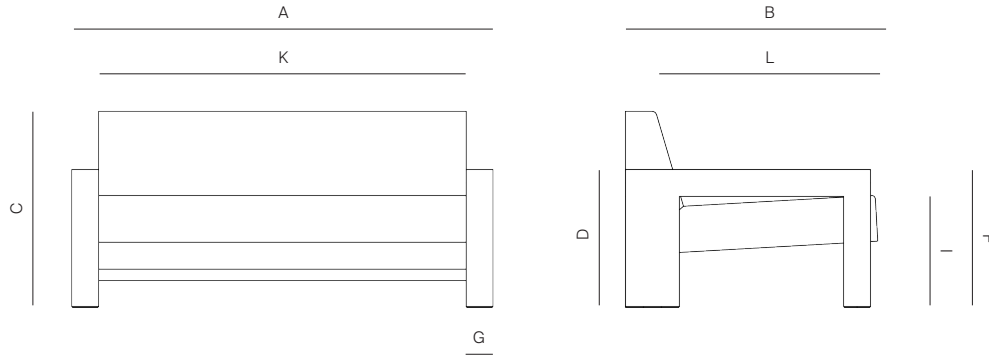

SPECIFICATIONS

Width:	72"	183 cm	COM: 5.5 yds
	55"	140 cm	COM: 4.5 yds
Depth:	34"	86 cm	
Height:	25"	63 cm	
Seat height:	14 1/2"	37 cm	

COM based on 54" wide no repeat fabric.

MATERIALS

Frame: Premium grade teak wood.

MEASURES INCH CM	OVERALL WIDTH	OVERALL DEPTH	OVERALL HEIGHT WITH CUSHIONS	OVERALL FRAME HEIGHT	ARM HEIGHT	ARM WIDTH	FOOT HEIGHT	SEAT HEIGHT WITH CUSHIONS	SEAT HEIGHT (FLOOR TO FRAME)	INSIDE SEAT WIDTH (CUSHIONS)	INSIDE SEAT DEPTH (CUSHIONS)
DESCRIPTION	A	B	C	D	F	G	H	I	J	K	L
DINING CHAIR	24	24	32 1/2	23 1/4	23 1/4	2 1/2	12 1/2	20	15	19	17 1/2
SKU# 122201	61	55.9	82.5	59	59	6.3	31.8	50.8	38.1	48.4	44.45
LOUNGE CHAIR	36	34	25	18	18	3 1/2	6	14 1/2	8 1/2	29	26
SKU# 122301	91.4	86.4	63.5	45.7	45.7	8.9	15.3	36.8	21.6	73.6	66.04
55" SOFA	55	34	25	18	18	3 1/2	6	14 1/2	8 1/2	48	26
SKU# 122501	139.7	86.4	63.5	45.7	45.7	8.9	15.3	36.8	21.6	121.9	66.04
72" SOFA	72	34	25	18	18	3 1/2	6	14 1/2	8 1/2	65	26
SKU# 122601	182.9	86.4	63.5	45.7	45.7	8.9	15.3	36.8	21.6	165.1	66.04
CHAISE	76	32	9	7	-	-	1 1/2	9	7	25	45 1/2
SKU# 122901	193	81.3	22.7	17.8	-	-	3.8	22.9	17.8	63.5	115.6