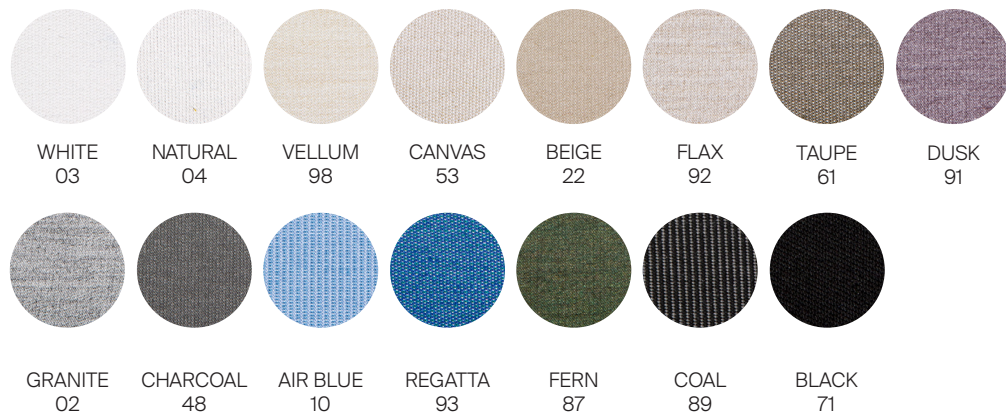

60" Coffee table

24" Side table

_Grade A Fabric:

_Grade B Fabric:

*** Quick ship fabrics