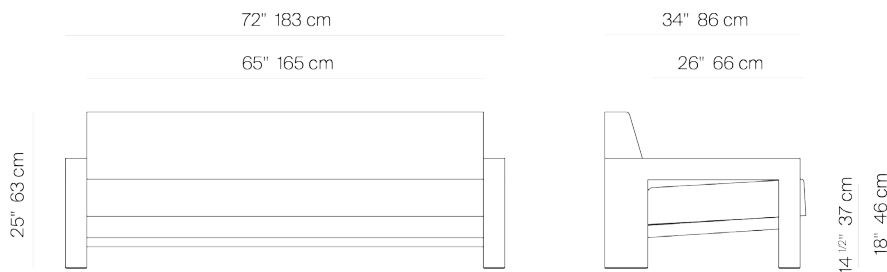

ALSO AVAILABLE IN:

55" SOFA

122501

SPECIFICATIONS

Width:	72"	183 cm	COM: 5.5 yds
	55"	140 cm	COM: 4.5 yds
Depth:	34"	86 cm	
Height:	25"	63 cm	
Seat height:	14 1/2"	37 cm	

COM based on 54" wide no repeat fabric.

MATERIALS

Frame: Premium grade teak wood.

Cushion foam: Made of flow-through foam with Dacron wrap.

Cushion fabric: COM/Outdoor Canvas Grade A / Luxury Grade B Fabric options.

(Reference fabric specification sheet)

Throw pillows available: Outdoor polyfill

Furniture cover available.

FINISHES

NATURAL
-20

TEAK

DANA O

danaoliving.com