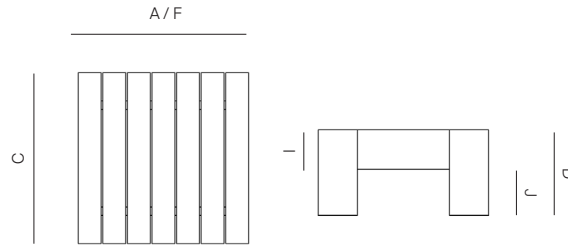

DESERT

by Marmol Radziner

The Desert Collection is made of premium grade teak frame.

24" SIDE TABLE

125103

SPECIFICATIONS

Width:	24"	61 cm
Depth:	24"	61 cm
Height:	12"	30 cm

MATERIALS

Frame: Premium grade teak wood.

Furniture cover available.

FINISHES

NATURAL
-20

GREY
-22

TEAK

MEASURES INCH CM	OVERALL LENGTH	OVERALL WIDTH	OVERALL HEIGHT	SIZE OF BASE	TABLE TOP THICKNESS	APRON TO FLOOR CLEARANCE	SPACE BETWEEN LEGS AT HEAD	SPACE BETWEEN LEGS AT SIDE	SEAT UP TO (APROX. 20"W CHAIRS SPACED 2" APART)
DESCRIPTION	A	C	D	F	I	J	K	L	
24" SIDE TABLE	24	24	12	24	5 1/2	4 1/2	17 1/2	13	-
SKU# 125103	60.9	60.9	30.5	60.9	14	11.5	44.5	32.9	-
60" COFFEE TABLE	60	34	12	60	5 1/2	3	27	45	-
SKU# 125101	152.4	86.3	30.5	152.4	14	7.5	68.3	114.4	-
84" DINING TABLE	84	42	30	84	5	21 1/2	35 1/2	66 1/4	6 TO 8
SKU# 126102	213.4	106.7	76.2	213.4	12.7	54.5	89.9	168.4	6 TO 8
108" DINING TABLE	108	42	30	108	5	21 1/2	35 1/2	90 1/4	8 TO 10
SKU# 126101	274.3	106.7	76.2	274.3	12.7	54.5	89.9	229.3	8 TO 10

MEASURES INCH CM	DIAGONAL CLEARANCE	OVERALL FURNITURE WEIGHT INCH CM	TOTAL PIECES IN A BOX	BOXED WEIGHT INCH CM	BOXED WIDTH	BOXED DEPTH	BOXED HEIGHT	CBM
DESCRIPTION	M							
24" SIDE TABLE	26 3/4	73	1	75	27.25	27.25	15.25	0.19
SKU# 125103	68.1	33	1	34	69.22	69.22	38.74	0.19
60" COFFEE TABLE	36	203	1	214	63.25	37.25	15.25	0.59
SKU# 125101	91.5	92	1	97	160.66	94.62	38.74	0.59
84" DINING TABLE	51 1/2	441	1	492	87	45	33	2.12
SKU# 126102	131.1	200	1	223	220.98	114.30	83.82	2.12
108" DINING TABLE	51 1/2	546	1	607	111	45	33	2.70
SKU# 126101	131.1	247	1	275	281.94	114.30	83.82	2.70