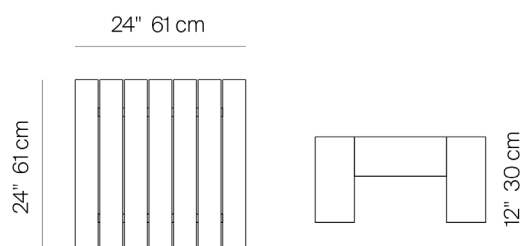

DESERT

by Marmol Radziner

The Desert Collection is made of premium grade teak frame.

24" SIDE TABLE

125103

SPECIFICATIONS

Width:	24"	61 cm
Depth:	24"	61 cm
Height:	12"	30 cm

MATERIALS

Frame: Premium grade teak wood.

Furniture cover available.

FINISHES

NATURAL
-20

GREY
-22

TEAK

MEASURES INCH CM	OVERALL LENGTH	OVERALL WIDTH	OVERALL HEIGHT	SIZE OF BASE	TABLE TOP THICKNESS	APRON TO FLOOR CLEARANCE	SPACE BETWEEN LEGS AT HEAD	SPACE BETWEEN LEGS AT SIDE	SEAT UP TO (APROX. 20"W CHAIRS SPACED 2" APART)
DESCRIPTION	A	C	D	F	I	J	K	L	
24" SIDE TABLE	24	24	12	24	5 1/2	4 1/2	17 1/2	13	-
SKU# 125103	60.9	60.9	30.5	60.9	14	11.5	44.5	32.9	-
60" COFFEE TABLE	60	34	12	60	5 1/2	3	27	45	-
SKU# 125101	152.4	86.3	30.5	152.4	14	7.5	68.3	114.4	-
84" DINING TABLE	84	42	30	84	5	21 1/2	35 1/2	66 1/4	6 TO 8
SKU# 126102	213.4	106.7	76.2	213.4	12.7	54.5	89.9	168.4	6 TO 8
108" DINING TABLE	108	42	30	108	5	21 1/2	35 1/2	90 1/4	8 TO 10
SKU# 126101	274.3	106.7	76.2	274.3	12.7	54.5	89.9	229.3	8 TO 10

MEASURES INCH CM	DIAGONAL CLEARANCE	OVERALL FURNITURE WEIGHT INCH CM	TOTAL PIECES IN A BOX	BOXED WEIGHT INCH CM	BOXED WIDTH	BOXED DEPTH	BOXED HEIGHT	CBM
DESCRIPTION	M							
24" SIDE TABLE	26 3/4	73	1	75	27.25	27.25	15.25	0.19
SKU# 125103	68.1	33	1	34	69.22	69.22	38.74	0.19
60" COFFEE TABLE	36	203	1	214	63.25	37.25	15.25	0.59
SKU# 125101	91.5	92	1	97	160.66	94.62	38.74	0.59
84" DINING TABLE	51 1/2	441	1	492	87	45	33	2.12
SKU# 126102	131.1	200	1	223	220.98	114.30	83.82	2.12
108" DINING TABLE	51 1/2	546	1	607	111	45	33	2.70
SKU# 126101	131.1	247	1	275	281.94	114.30	83.82	2.70