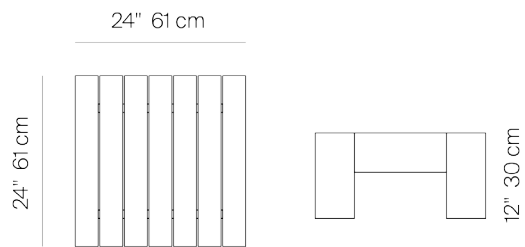

DESERT

by Marmol Radziner

The Desert Collection is made of premium grade teak frame.

24" SIDE TABLE

125103

SPECIFICATIONS

Width:	24"	61 cm
Depth:	24"	61 cm
Height:	12"	30 cm

MATERIALS

Frame: Premium grade teak wood.

Furniture cover available.

FINISHES

NATURAL
-20

GREY
-22

TEAK

MEASURES INCH CM	OVERALL LENGTH	OVERALL WIDTH	OVERALL HEIGHT	SIZE OF BASE	TABLE TOP THICKNESS	APRON TO FLOOR CLEARANCE	SPACE BETWEEN LEGS AT HEAD	SPACE BETWEEN LEGS AT SIDE	SEAT UP TO (APROX. 20"W CHAIRS SPACED 2" APART)
DESCRIPTION	A	C	D	F	I	J	K	L	
24" SIDE TABLE	24	24	12	24	5 1/2	4 1/2	17 1/2	13	-
SKU# 125103	60.9	60.9	30.5	60.9	14	11.5	44.5	32.9	-
60" COFFEE TABLE	60	34	12	60	5 1/2	3	27	45	-
SKU# 125101	152.4	86.3	30.5	152.4	14	7.5	68.3	114.4	-
84" DINING TABLE	84	42	30	84	5	21 1/2	35 1/2	66 1/4	6 TO 8
SKU# 126102	213.4	106.7	76.2	213.4	12.7	54.5	89.9	168.4	6 TO 8
108" DINING TABLE	108	42	30	108	5	21 1/2	35 1/2	90 1/4	8 TO 10
SKU# 126101	274.3	106.7	76.2	274.3	12.7	54.5	89.9	229.3	8 TO 10

MEASURES INCH CM	DIAGONAL CLEARANCE	OVERALL FURNITURE WEIGHT INCH CM	TOTAL PIECES IN A BOX	BOXED WEIGHT INCH CM	BOXED WIDTH	BOXED DEPTH	BOXED HEIGHT	CBM
DESCRIPTION	M							
24" SIDE TABLE	26 3/4	73	1	75	27.25	27.25	15.25	0.19
SKU# 125103	68.1	33	1	34	69.22	69.22	38.74	0.19
60" COFFEE TABLE	36	203	1	214	63.25	37.25	15.25	0.59
SKU# 125101	91.5	92	1	97	160.66	94.62	38.74	0.59
84" DINING TABLE	51 1/2	441	1	492	87	45	33	2.12
SKU# 126102	131.1	200	1	223	220.98	114.30	83.82	2.12
108" DINING TABLE	51 1/2	546	1	607	111	45	33	2.70
SKU# 126101	131.1	247	1	275	281.94	114.30	83.82	2.70

24" Side table