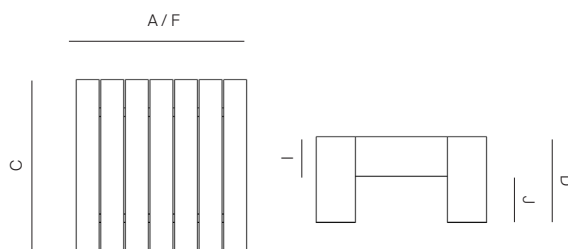

DESERT

by Marmol Radziner

The Desert Collection is made of premium grade teak frame.

24" SIDE TABLE

125103

SPECIFICATIONS

Width:	24"	61 cm
Depth:	24"	61 cm
Height:	12"	30 cm

MATERIALS

Frame: Premium grade teak wood.

Furniture cover available.

FINISHES

NATURAL
-20

GREY
-22

TEAK

MEASURES INCH CM	OVERALL LENGTH	OVERALL WIDTH	OVERALL HEIGHT	SIZE OF BASE	TABLE TOP THICKNESS	APRON TO FLOOR CLEARANCE	SPACE BETWEEN LEGS AT HEAD	SPACE BETWEEN LEGS AT SIDE	SEAT UP TO (APROX. 20"W CHAIRS SPACED 2" APART)
DESCRIPTION	A	C	D	F	I	J	K	L	
24" SIDE TABLE	24	24	12	24	5 1/2	4 1/2	17 1/2	13	-
SKU# 125103	60.9	60.9	30.5	60.9	14	11.5	44.5	32.9	-
60" COFFEE TABLE	60	34	12	60	5 1/2	3	27	45	-
SKU# 125101	152.4	86.3	30.5	152.4	14	7.5	68.3	114.4	-
84" DINING TABLE	84	42	30	84	5	21 1/2	35 1/2	66 1/4	6 TO 8
SKU# 126102	213.4	106.7	76.2	213.4	12.7	54.5	89.9	168.4	6 TO 8
108" DINING TABLE	108	42	30	108	5	21 1/2	35 1/2	90 1/4	8 TO 10
SKU# 126101	274.3	106.7	76.2	274.3	12.7	54.5	89.9	229.3	8 TO 10

MEASURES INCH CM	DIAGONAL CLEARANCE	OVERALL FURNITURE WEIGHT INCH CM	TOTAL PIECES IN A BOX	BOXED WEIGHT INCH CM	BOXED WIDTH	BOXED DEPTH	BOXED HEIGHT	CBM
DESCRIPTION	M							
24" SIDE TABLE	26 3/4	73	1	75	27.25	27.25	15.25	0.19
SKU# 125103	68.1	33	1	34	69.22	69.22	38.74	0.19
60" COFFEE TABLE	36	203	1	214	63.25	37.25	15.25	0.59
SKU# 125101	91.5	92	1	97	160.66	94.62	38.74	0.59
84" DINING TABLE	51 1/2	441	1	492	87	45	33	2.12
SKU# 126102	131.1	200	1	223	220.98	114.30	83.82	2.12
108" DINING TABLE	51 1/2	546	1	607	111	45	33	2.70
SKU# 126101	131.1	247	1	275	281.94	114.30	83.82	2.70