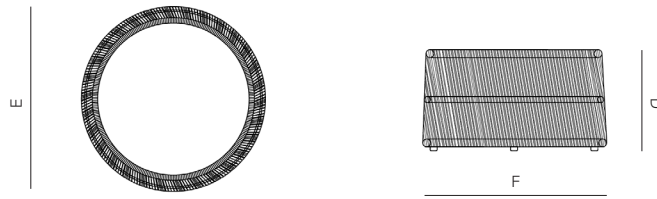

CUFF

by Ann Vering

SIDE TABLE

165101

25 3/4" 66 cm

14 1/4" 36 cm

SPECIFICATIONS

Width: 25 3/4" 66 cm
Depth: 25 3/4" 66 cm
Height: 14 1/4" 36 cm

MATERIALS

Frame: Powder coated aluminum.
Weave: Olphin rope covered resin.
Table Top: Black smoked glass top.

FINISHES

SPACE GREY
-52

ALUMINIUM

TAUPE

ROPE

MEASURES INCH CM	OVERALL HEIGHT	DIAMETER	SIZE OF BASE	OVERHANG AT ENDS	OVERHANG AT SIDES	TABLE TOP THICKNESS	APRON TO FLOOR CLEARANCE	SEAT UP TO (APROX. 20"W CHAIRS SPACED 2" APART)
DESCRIPTION	D	E	F	G	H	I	J	
DINING TABLE ROUND 54"	30 1/4	54	31	13 1/2	13 1/2	1/4	29 3/4	4
SKU# 166301	76.6	137.4	78.6	34.5	34.5	0.8	75.7	4
DINING TABLE ROUND 60"	30 1/4	60	31	16 1/2	16 1/2	1/4	29 3/4	6
SKU# 166302	76.6	152.4	78.6	42	42	0.8	75.7	6
DINING TABLE ROUND 72"	30 1/4	72	31	22 1/2	22 1/2	1/4	29 3/4	8
SKU# 166303	76.6	182.8	78.6	57.2	57.2	0.8	75.7	8
BAR TABLE	42	37 1/4	20	10 1/2	10 3/4	1/4	41 1/2	
SKU# 166401	106.4	94.3	50.6	27	27	0.8	105.6	
SIDE TABLE	14	25 3/4	25 3/4	-	-	1/4	14	
SKU# 165101	35.6	65.7	65.7	-	-	0.8	35.6	
COFFEE TABLE	12	39 1/4	39 1/4	-	-	1/4	12	
SKU# 165101	30.3	99.6	99.6	-	-	0.8	30.3	

MEASURES INCH CM	DIAGONAL CLEARANCE	TABLE TOP WEIGHT LBS KGS	OVERALL FURNITURE WEIGHT LBS KGS	TOTAL PIECES IN A BOX	BOXED WEIGHT LBS KGS	BOXED WIDTH	BOXED DEPTH	BOXED HEIGHT	CBM
DESCRIPTION	M								
DINING TABLE ROUND 54"	40 3/4	43	28	1	75	57.25	57.25	33.25	1.79
SKU# 166301	103.6	19.50	12	1	34	145.42	145.42	84.46	1.79
DINING TABLE ROUND 60"	40 3/4	49	28	1	82	63.25	63.25	33.25	2.18
SKU# 166302	103.6	22.22	12	1	37	160.66	160.66	84.46	2.18
DINING TABLE ROUND 72"	40 3/4	56	28	1	89	75.25	75.25	33.25	3.09
SKU# 166303	103.6	25.40	12	1	40	191.14	191.14	84.46	3.09
BAR TABLE	44 1/4	38	57	1	104	40.25	40.25	45	1.19
SKU# 166401	112.2	17.23	25	1	47	102.24	102.24	114.30	1.19
SIDE TABLE	28 1/2	33	11	1	48	28.75	28.75	17	0.23
SKU# 165101	72.7	14.97	5	1	21	73.03	73.03	43.18	0.23
COFFEE TABLE	40 1/2	42	12	1	57	42.25	42.25	15	0.44
SKU# 165101	102.8	19.05	5	1	25	107.32	107.32	38.10	0.44