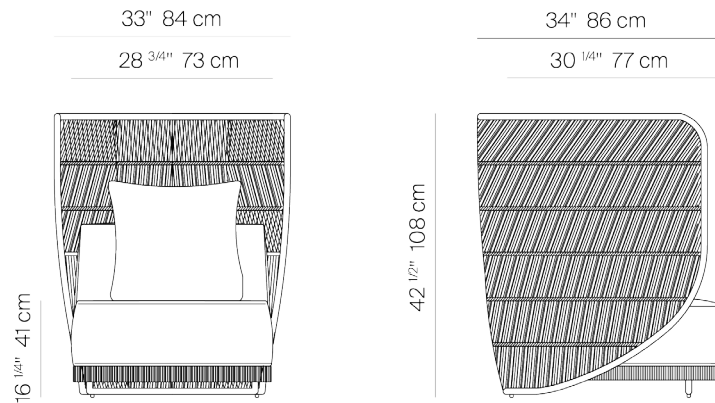

CUFF

by Ann Vering

HIGH BACK CHAIR

167101

SPECIFICATIONS

Width:	33"	84 cm
Depth:	34"	86 cm
Height:	42 1/2"	108 cm
Seat height:	16 1/4"	41 cm

COM: 6 yds
*COM based on 54" wide no repeat fabric.

MATERIALS

HIGH BACK CHAIR

167101

MEASURES INCH CM	OVERALL WIDTH	OVERALL DEPTH	OVERALL HEIGHT WITH CUSHIONS	OVERALL FRAME HEIGHT	ARM HEIGHT	ARM WIDTH	FOOT HEIGHT	SEAT HEIGHT WITH CUSHIONS	FRAME SEAT HEIGHT	INSIDE SEAT WIDTH	INSIDE SEAT DEPTH
DESCRIPTION	A	B	C	D	F	G	H	I	J	K	L
DINING CHAIR	22 1/2	22	34	28 1/2	28 1/2	11/4	14 1/2	19	16 1/2	20 1/4	16
SKU# 162201	57.1	56.1	86.3	72.4	-	-	36.8	48.5	41.9	51.7	51.2
BARSTOOL	22 1/2	22	44	39 1/2	39 1/2	11/4	26 1/2	31	28 1/2	20 3/4	16
SKU# 162401	57.1	56.1	111.7	100.3	100.3	3	67.4	78.9	72.4	52.4	47.8
LOUNGE CHAIR	30 1/4	32 1/2	31	25	25	11/4	3	15 3/4	6 3/4	28	25
SKU# 162301	77.1	82.6	78.5	63.8	63.8	3	7.4	40.6	17.4	71.1	77
63" SOFA	63	32 1/2	31	25	25	11/4	3	15 3/4	6 3/4	61	25
SKU# 162101	160	82.6	78.5	63.8	63.8	3	7.4	40.6	17.4	155	77
90" SOFA	90	32 1/2	31	25	25	11/4	3	15 3/4	6 3/4	87	25
SKU# 162501	228.6	82.6	78.5	63.8	63.8	3	7.4	40.6	17.4	221	77
117" SOFA	117	32 1/2	31	25	25	11/4	3	15 3/4	6 3/4	115	25
SKU# 162502	297.2	82.6	78.5	63.8	63.8	3	7.4	40.6	17.4	292	77
OTTOMAN	28	28	15 3/4	6 3/4			4 1/2	15 3/4	6 3/4	28	28
SKU# 167501	71.4	71.4	40.2	17.4	-	-	11.8	40.6	17.4	71.4	71.4
CHAISE LOUNGE	30	85	36	9 1/2				13	9 1/2	27	50
SKU# 162901	76.2	216.1	91.4	24	-	-	-	33.5	24	68.6	130
DAYBED	70 3/4	65	31	25	25	11/4	3	15 3/4	6 3/4	69	62
SKU #167301	180	164.6	78.5	63.8	63.8	3	7.4	40.6	17.4	175	157.5
HIGH BACK CHAIR	33	34	42 1/2	42 1/2	42 1/2	11/4	3	15 3/4	6 3/4	28 3/4	30 1/4
SKU# 167101	84	86.1	108	108	108	3	7.4	40.6	17.4	72.9	77