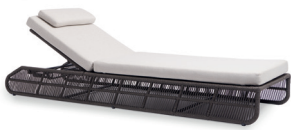

MEASURES INCH CM	# OF BACK CUSHIONS	COM BACK CUSHIONS YARDS METERS	# OF SEAT CUSHIONS	COM SEAT CUSHIONS YARDS METERS	DIAGONAL CLEARANCE	FURNITURE WEIGHT LBS KGS	TOTAL PIECES IN A BOX	BOXED WEIGHT LBS KGS	BOXED WIDTH	BOXED DEPTH	BOXED HEIGHT	CBM
DESCRIPTION	M											
DINING CHAIR	1	1	1	1	34 1/2	17	1	21	25.75	26.25	30.75	0.34
SKU# 162201	1	1	1	1	88.4	7	1	9	65.41	66.68	78.11	0.34
BARSTOOL	1	1	1	1	43 5/6	18	1	26	25.50	25.25	42.75	0.45
SKU# 162401	1	1	1	1	112.4	8	1	11	64.77	64.14	108.59	0.45
LOUNGE CHAIR	1	2	1	3	40 5/9	30	1	37	33.50	36.25	26.50	0.53
SKU# 162301	1	2	1	3	104	13	1	16	85.09	92.08	67.31	0.53
63" SOFA	2	4	2	6	40 5/9	62	1	74	66.25	35.75	28.25	1.10
SKU# 162101	2	4	2	6	104	28	1	33	168.28	90.81	71.76	1.10
90" SOFA	2	6	2	9	40 5/9	75	1	119	93.25	36.25	26.50	1.47
SKU# 162501	2	6	2	9	104	34	1	54	236.86	92.08	67.31	1.47
117" SOFA	2	9	2	12	40 5/9	101	1	145	120.50	35	27.75	1.92
SKU# 162502	2	9	2	12	104	45	1	65	306.07	88.90	70.49	1.92
OTTOMAN	-		1	2	28 2/3	12	1	19	31	31	9.75	0.15
SKU# 167501	-		1	2	73.5	5	1	8	78.74	78.74	24.77	0.15
CHAISE LOUNGE	1	3	1	4	30	57	1	68	33.25	88.25	12.50	0.60
SKU# 162901	1	3	1	4	77	25	1	30	84.46	224.16	31.75	0.60
DAYBED	1	6	1	12	60 2/3	128	1	150	74.00	68	26.50	2.19
SKU #167301	2	6	1	12	155.6	57	1	68	187.96	172.72	67.31	2.19
HIGH BACK CHAIR	1	3	1	3	53 3/4	51	1	59	36.50	37	43	0.95
SKU# 167101	1	3	1	3	137.8	23	1	26	92.71	93.98	109.22	0.95

_Grade A Fabric:

_Grade B Fabric:

*** Quick ship fabrics

63" Sofa

90" Sofa

117" Sofa

Lounge Chair

Chaise

Pool bed

Dining chair

Bar stool

High back chair

Ottoman

Round dining table 54"
Also available in 60" and 72"

Bar table

Coffee table