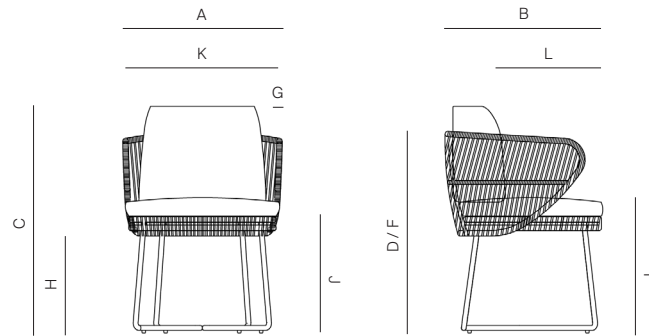

DANAO

danaoliving.com

DINING CHAIR

162201

MEASURES INCH CM	OVERALL WIDTH	OVERALL DEPTH	OVERALL HEIGHT WITH CUSHIONS	OVERALL FRAME HEIGHT	ARM HEIGHT	ARM WIDTH	FOOT HEIGHT	SEAT HEIGHT WITH CUSHIONS	FRAME SEAT HEIGHT	INSIDE SEAT WIDTH	INSIDE SEAT DEPTH
DESCRIPTION	A	B	C	D	F	G	H	I	J	K	L
DINING CHAIR	22 1/2	22	34	28 1/2	28 1/2	11/4	14 1/2	19	16 1/2	20 1/4	16
SKU# 162201	57.1	56.1	86.3	72.4	-	-	36.8	48.5	41.9	51.7	51.2
BARSTOOL	22 1/2	22	44	39 1/2	39 1/2	11/4	26 1/2	31	28 1/2	20 3/4	16
SKU# 162401	57.1	56.1	111.7	100.3	100.3	3	67.4	78.9	72.4	52.4	47.8
LOUNGE CHAIR	30 1/4	32 1/2	31	25	25	11/4	3	15 3/4	6 3/4	28	25
SKU# 162301	77.1	82.6	78.5	63.8	63.8	3	7.4	40.6	17.4	71.1	77
63" SOFA	63	32 1/2	31	25	25	11/4	3	15 3/4	6 3/4	61	25
SKU# 162101	160	82.6	78.5	63.8	63.8	3	7.4	40.6	17.4	155	77
90" SOFA	90	32 1/2	31	25	25	11/4	3	15 3/4	6 3/4	87	25
SKU# 162501	228.6	82.6	78.5	63.8	63.8	3	7.4	40.6	17.4	221	77
117" SOFA	117	32 1/2	31	25	25	11/4	3	15 3/4	6 3/4	115	25
SKU# 162502	297.2	82.6	78.5	63.8	63.8	3	7.4	40.6	17.4	292	77
OTTOMAN	28	28	15 3/4	6 3/4			4 1/2	15 3/4	6 3/4	28	28
SKU# 167501	71.4	71.4	40.2	17.4	-	-	11.8	40.6	17.4	71.4	71.4
CHAISE LOUNGE	30	85	36	9 1/2				13	9 1/2	27	50
SKU# 162901	76.2	216.1	91.4	24	-	-	-	33.5	24	68.6	130
DAYBED	70 3/4	65	31	25	25	11/4	3	15 3/4	6 3/4	69	62
SKU #167301	180	164.6	78.5	63.8	63.8	3	7.4	40.6	17.4	175	157.5
HIGH BACK CHAIR	33	34	42 1/2	42 1/2	42 1/2	11/4	3	15 3/4	6 3/4	28 3/4	30 1/4
SKU# 167101	84	86.1	108	108	108	3	7.4	40.6	17.4	72.9	77