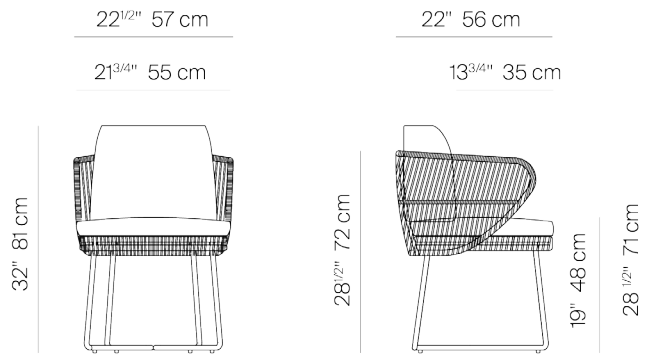

CUFF

by Ann Vering

DINING CHAIR

162201

SPECIFICATIONS

Width:	22 1/2"	57 cm
Depth:	22"	56 cm
Height:	32"	81 cm
Seat height:	19"	48 cm

COM: 2 yds

*COM based on 54" wide no repeat fabric.

DANAO

danaoliving.com

DINING CHAIR

162201

MEASURES INCH CM	OVERALL WIDTH	OVERALL DEPTH	OVERALL HEIGHT WITH CUSHIONS	OVERALL FRAME HEIGHT	ARM HEIGHT	ARM WIDTH	FOOT HEIGHT	SEAT HEIGHT WITH CUSHIONS	FRAME SEAT HEIGHT	INSIDE SEAT WIDTH	INSIDE SEAT DEPTH
DESCRIPTION	A	B	C	D	F	G	H	I	J	K	L
DINING CHAIR	22 1/2	22	34	28 1/2	28 1/2	11/4	14 1/2	19	16 1/2	20 1/4	16
SKU# 162201	57.1	56.1	86.3	72.4	-	-	36.8	48.5	41.9	51.7	51.2
BARSTOOL	22 1/2	22	44	39 1/2	39 1/2	11/4	26 1/2	31	28 1/2	20 3/4	16
SKU# 162401	57.1	56.1	111.7	100.3	100.3	3	67.4	78.9	72.4	52.4	47.8
LOUNGE CHAIR	30 1/4	32 1/2	31	25	25	11/4	3	15 3/4	6 3/4	28	25
SKU# 162301	77.1	82.6	78.5	63.8	63.8	3	7.4	40.6	17.4	71.1	77
63" SOFA	63	32 1/2	31	25	25	11/4	3	15 3/4	6 3/4	61	25
SKU# 162101	160	82.6	78.5	63.8	63.8	3	7.4	40.6	17.4	155	77
90" SOFA	90	32 1/2	31	25	25	11/4	3	15 3/4	6 3/4	87	25
SKU# 162501	228.6	82.6	78.5	63.8	63.8	3	7.4	40.6	17.4	221	77
117" SOFA	117	32 1/2	31	25	25	11/4	3	15 3/4	6 3/4	115	25
SKU# 162502	297.2	82.6	78.5	63.8	63.8	3	7.4	40.6	17.4	292	77
OTTOMAN	28	28	15 3/4	6 3/4			4 1/2	15 3/4	6 3/4	28	28
SKU# 167501	71.4	71.4	40.2	17.4	-	-	11.8	40.6	17.4	71.4	71.4
CHAISE LOUNGE	30	85	36	9 1/2				13	9 1/2	27	50
SKU# 162901	76.2	216.1	91.4	24	-	-	-	33.5	24	68.6	130
DAYBED	70 3/4	65	31	25	25	11/4	3	15 3/4	6 3/4	69	62
SKU #167301	180	164.6	78.5	63.8	63.8	3	7.4	40.6	17.4	175	157.5
HIGH BACK CHAIR	33	34	42 1/2	42 1/2	42 1/2	11/4	3	15 3/4	6 3/4	28 3/4	30 1/4
SKU# 167101	84	86.1	108	108	108	3	7.4	40.6	17.4	72.9	77