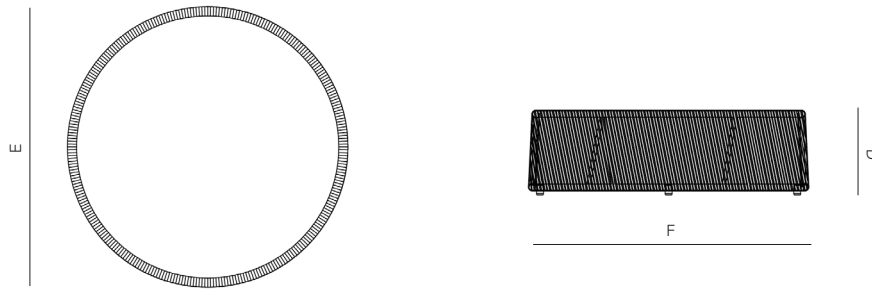

CUFF

by Ann Vering

COFFE TABLE

165101

39 1/4" 100 cm

12" 30 cm

SPECIFICATIONS

Width:	39 1/4"	100 cm
Depth:	39 1/4"	100 cm
Height:	12"	30 cm

MATERIALS

Frame: Powder coated aluminum.
Weave: Olphin rope covered resin.
Table Top: Black smoked glass top.

FINISHES

SPACE GREY
-52

ALUMINIUM

TAUPE

ROPE

MEASURES INCH CM	OVERALL HEIGHT	DIAMETER	SIZE OF BASE	OVERHANG AT ENDS	OVERHANG AT SIDES	TABLE TOP THICKNESS	APRON TO FLOOR CLEARANCE	SEAT UP TO (APROX. 20"W CHAIRS SPACED 2" APART)
DESCRIPTION	D	E	F	G	H	I	J	
DINING TABLE ROUND 54"	30 1/4	54	31	13 1/2	13 1/2	1/4	29 3/4	4
SKU# 166301	76.6	137.4	78.6	34.5	34.5	0.8	75.7	4
DINING TABLE ROUND 60"	30 1/4	60	31	16 1/2	16 1/2	1/4	29 3/4	6
SKU# 166302	76.6	152.4	78.6	42	42	0.8	75.7	6
DINING TABLE ROUND 72"	30 1/4	72	31	22 1/2	22 1/2	1/4	29 3/4	8
SKU# 166303	76.6	182.8	78.6	57.2	57.2	0.8	75.7	8
BAR TABLE	42	37 1/4	20	10 1/2	10 3/4	1/4	41 1/2	
SKU# 166401	106.4	94.3	50.6	27	27	0.8	105.6	
SIDE TABLE	14	25 3/4	25 3/4	-	-	1/4	14	
SKU# 165101	35.6	65.7	65.7	-	-	0.8	35.6	
COFFEE TABLE	12	39 1/4	39 1/4	-	-	1/4	12	
SKU# 165101	30.3	99.6	99.6	-	-	0.8	30.3	

MEASURES INCH CM	DIAGONAL CLEARANCE	TABLE TOP WEIGHT LBS KGS	OVERALL FURNITURE WEIGHT LBS KGS	TOTAL PIECES IN A BOX	BOXED WEIGHT LBS KGS	BOXED WIDTH	BOXED DEPTH	BOXED HEIGHT	CBM
DESCRIPTION	M								
DINING TABLE ROUND 54"	40 3/4	43	28	1	75	57.25	57.25	33.25	1.79
SKU# 166301	103.6	19.50	12	1	34	145.42	145.42	84.46	1.79
DINING TABLE ROUND 60"	40 3/4	49	28	1	82	63.25	63.25	33.25	2.18
SKU# 166302	103.6	22.22	12	1	37	160.66	160.66	84.46	2.18
DINING TABLE ROUND 72"	40 3/4	56	28	1	89	75.25	75.25	33.25	3.09
SKU# 166303	103.6	25.40	12	1	40	191.14	191.14	84.46	3.09
BAR TABLE	44 1/4	38	57	1	104	40.25	40.25	45	1.19
SKU# 166401	112.2	17.23	25	1	47	102.24	102.24	114.30	1.19
SIDE TABLE	28 1/2	33	11	1	48	28.75	28.75	17	0.23
SKU# 165101	72.7	14.97	5	1	21	73.03	73.03	43.18	0.23
COFFEE TABLE	40 1/2	42	12	1	57	42.25	42.25	15	0.44
SKU# 165101	102.8	19.05	5	1	25	107.32	107.32	38.10	0.44