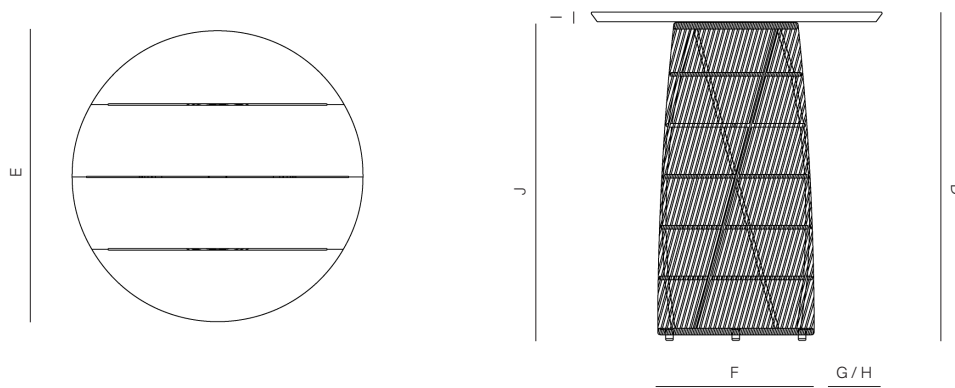

CUFF

by Ann Vering

BAR TABLE

166401

37" 94 cm

42" 106 cm

SPECIFICATIONS

Width: 37" 94 cm
Depth: 37" 94 cm
Height: 42" 106 cm

MATERIALS

Frame: Powder coated aluminum.
Weave: Olphin rope covered resin.
Table Top: Black smoked glass top.

FINISHES

SPACE GREY
-52

ALUMINIUM

TAUPE

ROPE

MEASURES INCH CM	OVERALL HEIGHT	DIAMETER	SIZE OF BASE	OVERHANG AT ENDS	OVERHANG AT SIDES	TABLE TOP THICKNESS	APRON TO FLOOR CLEARANCE	SEAT UP TO (APROX. 20"W CHAIRS SPACED 2" APART)
DESCRIPTION	D	E	F	G	H	I	J	
DINING TABLE ROUND 54"	30 1/4	54	31	13 1/2	13 1/2	1/4	29 3/4	4
SKU# 166301	76.6	137.4	78.6	34.5	34.5	0.8	75.7	4
DINING TABLE ROUND 60"	30 1/4	60	31	16 1/2	16 1/2	1/4	29 3/4	6
SKU# 166302	76.6	152.4	78.6	42	42	0.8	75.7	6
DINING TABLE ROUND 72"	30 1/4	72	31	22 1/2	22 1/2	1/4	29 3/4	8
SKU# 166303	76.6	182.8	78.6	57.2	57.2	0.8	75.7	8
BAR TABLE	42	37 1/4	20	10 1/2	10 3/4	1/4	41 1/2	
SKU# 166401	106.4	94.3	50.6	27	27	0.8	105.6	
SIDE TABLE	14	25 3/4	25 3/4	-	-	1/4	14	
SKU# 165101	35.6	65.7	65.7	-	-	0.8	35.6	
COFFEE TABLE	12	39 1/4	39 1/4	-	-	1/4	12	
SKU# 165101	30.3	99.6	99.6	-	-	0.8	30.3	

MEASURES INCH CM	DIAGONAL CLEARANCE	TABLE TOP WEIGHT LBS KGS	OVERALL FURNITURE WEIGHT LBS KGS	TOTAL PIECES IN A BOX	BOXED WEIGHT LBS KGS	BOXED WIDTH	BOXED DEPTH	BOXED HEIGHT	CBM
DESCRIPTION	M								
DINING TABLE ROUND 54"	40 3/4	43	28	1	75	57.25	57.25	33.25	1.79
SKU# 166301	103.6	19.50	12	1	34	145.42	145.42	84.46	1.79
DINING TABLE ROUND 60"	40 3/4	49	28	1	82	63.25	63.25	33.25	2.18
SKU# 166302	103.6	22.22	12	1	37	160.66	160.66	84.46	2.18
DINING TABLE ROUND 72"	40 3/4	56	28	1	89	75.25	75.25	33.25	3.09
SKU# 166303	103.6	25.40	12	1	40	191.14	191.14	84.46	3.09
BAR TABLE	44 1/4	38	57	1	104	40.25	40.25	45	1.19
SKU# 166401	112.2	17.23	25	1	47	102.24	102.24	114.30	1.19
SIDE TABLE	28 1/2	33	11	1	48	28.75	28.75	17	0.23
SKU# 165101	72.7	14.97	5	1	21	73.03	73.03	43.18	0.23
COFFEE TABLE	40 1/2	42	12	1	57	42.25	42.25	15	0.44
SKU# 165101	102.8	19.05	5	1	25	107.32	107.32	38.10	0.44