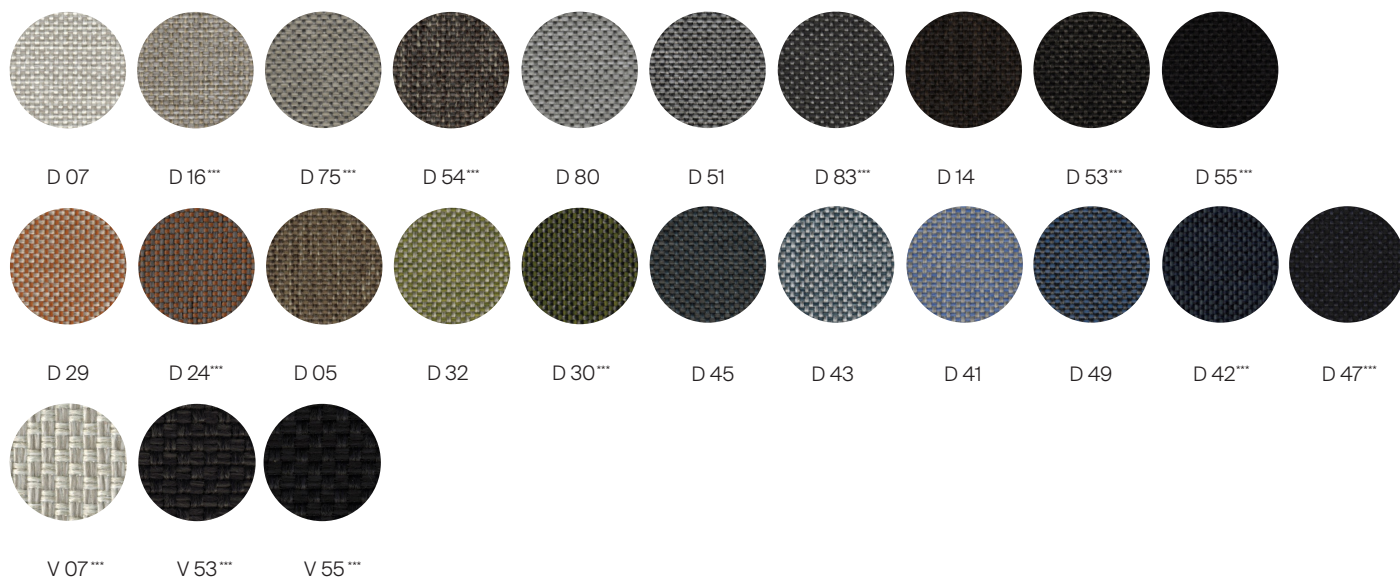

_Grade B Fabric: