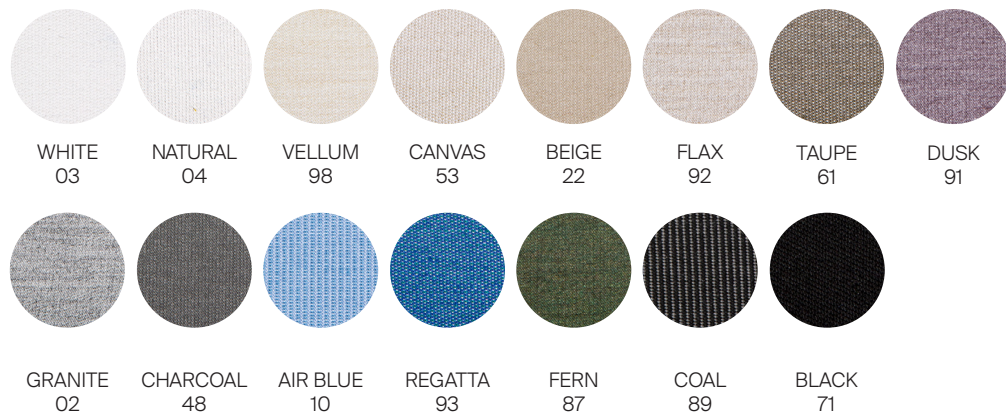

_Grade A Fabric: