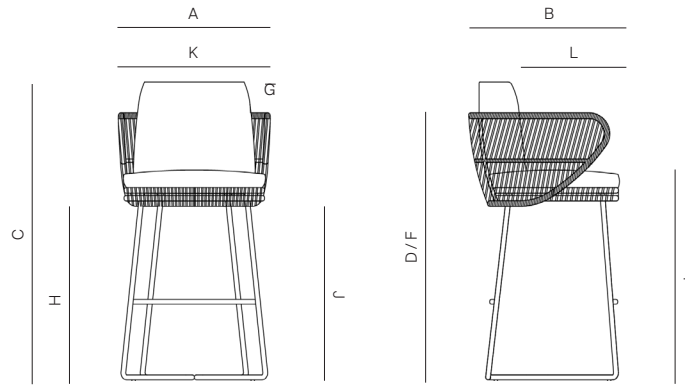

## FINISHES

COCOA

ALUMINUM

TAUPE  
-29

ROPE

BAR STOOL

162401

MEASURES INCH CM	OVERALL WIDTH	OVERALL DEPTH	OVERALL HEIGHT WITH CUSHIONS	OVERALL FRAME HEIGHT	ARM HEIGHT	ARM WIDTH	FOOT HEIGHT	SEAT HEIGHT WITH CUSHIONS	FRAME SEAT HEIGHT	INSIDE SEAT WIDTH	INSIDE SEAT DEPTH
DESCRIPTION	A	B	C	D	F	G	H	I	J	K	L
DINING CHAIR	22 1/2	22	34	28 1/2	28 1/2	11/4	14 1/2	19	16 1/2	20 1/4	16
SKU# 162201	57.1	56.1	86.3	72.4	-	-	36.8	48.5	41.9	51.7	51.2
BARSTOOL	22 1/2	22	44	39 1/2	39 1/2	11/4	26 1/2	31	28 1/2	20 3/4	16
SKU# 162401	57.1	56.1	111.7	100.3	100.3	3	67.4	78.9	72.4	52.4	47.8
LOUNGE CHAIR	30 1/4	32 1/2	31	25	25	11/4	3	15 3/4	6 3/4	28	25
SKU# 162301	77.1	82.6	78.5	63.8	63.8	3	7.4	40.6	17.4	71.1	77
63" SOFA	63	32 1/2	31	25	25	11/4	3	15 3/4	6 3/4	61	25
SKU# 162101	160	82.6	78.5	63.8	63.8	3	7.4	40.6	17.4	155	77
90" SOFA	90	32 1/2	31	25	25	11/4	3	15 3/4	6 3/4	87	25
SKU# 162501	228.6	82.6	78.5	63.8	63.8	3	7.4	40.6	17.4	221	77
117" SOFA	117	32 1/2	31	25	25	11/4	3	15 3/4	6 3/4	115	25
SKU# 162502	297.2	82.6	78.5	63.8	63.8	3	7.4	40.6	17.4	292	77
OTTOMAN	28	28	15 3/4	6 3/4			4 1/2	15 3/4	6 3/4	28	28
SKU# 167501	71.4	71.4	40.2	17.4	-	-	11.8	40.6	17.4	71.4	71.4
CHAISE LOUNGE	30	85	36	9 1/2				13	9 1/2	27	50
SKU# 162901	76.2	216.1	91.4	24	-	-	-	33.5	24	68.6	130
DAYBED	70 3/4	65	31	25	25	11/4	3	15 3/4	6 3/4	69	62
SKU #167301	180	164.6	78.5	63.8	63.8	3	7.4	40.6	17.4	175	157.5
HIGH BACK CHAIR	33	34	42 1/2	42 1/2	42 1/2	11/4	3	15 3/4	6 3/4	28 3/4	30 1/4
SKU# 167101	84	86.1	108	108	108	3	7.4	40.6	17.4	72.9	77