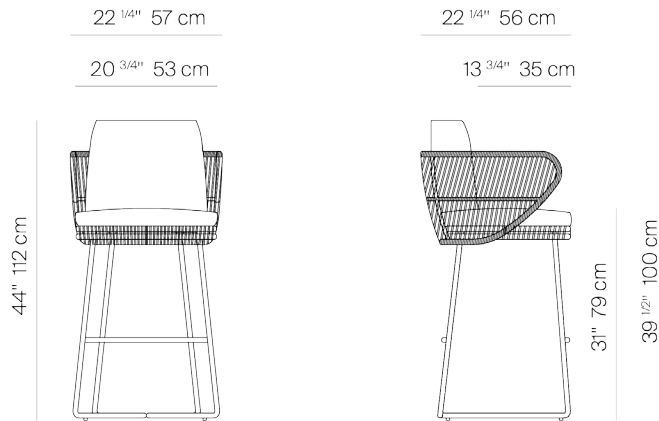

## SPECIFICATIONS

Width:	22 1/4"	57 cm
Depth:	22 1/2"	56 cm
Height:	44"	112 cm
Seat height:	31"	79 cm

COM: 2 yds

\*COM based on 54" wide no repeat fabric.

## FINISHES

COCOA

ALUMINUM

TAUPE  
-29

ROPE

BAR STOOL

162401

MEASURES INCH CM	OVERALL WIDTH	OVERALL DEPTH	OVERALL HEIGHT WITH CUSHIONS	OVERALL FRAME HEIGHT	ARM HEIGHT	ARM WIDTH	FOOT HEIGHT	SEAT HEIGHT WITH CUSHIONS	FRAME SEAT HEIGHT	INSIDE SEAT WIDTH	INSIDE SEAT DEPTH
DESCRIPTION	A	B	C	D	F	G	H	I	J	K	L
DINING CHAIR	22 1/2	22	34	28 1/2	28 1/2	11/4	14 1/2	19	16 1/2	20 1/4	16
SKU# 162201	57.1	56.1	86.3	72.4	-	-	36.8	48.5	41.9	51.7	51.2
BARSTOOL	22 1/2	22	44	39 1/2	39 1/2	11/4	26 1/2	31	28 1/2	20 3/4	16
SKU# 162401	57.1	56.1	111.7	100.3	100.3	3	67.4	78.9	72.4	52.4	47.8
LOUNGE CHAIR	30 1/4	32 1/2	31	25	25	11/4	3	15 3/4	6 3/4	28	25
SKU# 162301	77.1	82.6	78.5	63.8	63.8	3	7.4	40.6	17.4	71.1	77
63" SOFA	63	32 1/2	31	25	25	11/4	3	15 3/4	6 3/4	61	25
SKU# 162101	160	82.6	78.5	63.8	63.8	3	7.4	40.6	17.4	155	77
90" SOFA	90	32 1/2	31	25	25	11/4	3	15 3/4	6 3/4	87	25
SKU# 162501	228.6	82.6	78.5	63.8	63.8	3	7.4	40.6	17.4	221	77
117" SOFA	117	32 1/2	31	25	25	11/4	3	15 3/4	6 3/4	115	25
SKU# 162502	297.2	82.6	78.5	63.8	63.8	3	7.4	40.6	17.4	292	77
OTTOMAN	28	28	15 3/4	6 3/4			4 1/2	15 3/4	6 3/4	28	28
SKU# 167501	71.4	71.4	40.2	17.4	-	-	11.8	40.6	17.4	71.4	71.4
CHAISE LOUNGE	30	85	36	9 1/2				13	9 1/2	27	50
SKU# 162901	76.2	216.1	91.4	24	-	-	-	33.5	24	68.6	130
DAYBED	70 3/4	65	31	25	25	11/4	3	15 3/4	6 3/4	69	62
SKU #167301	180	164.6	78.5	63.8	63.8	3	7.4	40.6	17.4	175	157.5
HIGH BACK CHAIR	33	34	42 1/2	42 1/2	42 1/2	11/4	3	15 3/4	6 3/4	28 3/4	30 1/4
SKU# 167101	84	86.1	108	108	108	3	7.4	40.6	17.4	72.9	77