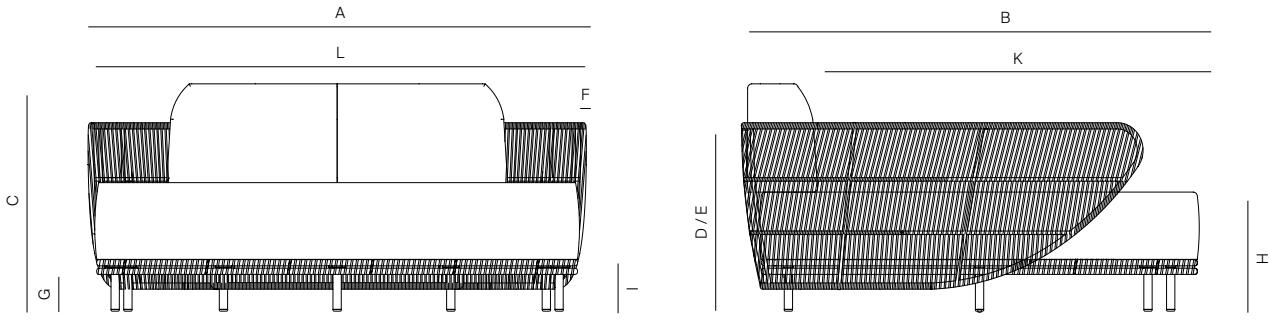

## SPECIFICATIONS

Width:	70 <sup>3</sup> / <sub>4</sub> "	180 cm
Depth:	65"	164.6 cm
Height:	31"	78.5 cm
Seat height:	16"	40.6 cm

COM: 7 <sup>3</sup>/<sub>4</sub> yds  
\*COM based on 54" wide no repeat fabric.

## FINISHES

COCOA -44  
TAUPE -29

SPACE GREY-52  
TAUPE -29

ALUMINUM / ROPE

THROW PILLOWS SOLD SEPARATELY

# DANAO

danaoliving.com

MEASURES INCH CM	OVERALL WIDTH	OVERALL DEPTH	OVERALL HEIGHT WITH CUSHIONS	OVERALL FRAME HEIGHT	ARM HEIGHT	ARM WIDTH	FOOT HEIGHT	SEAT HEIGHT WITH CUSHIONS	FRAME SEAT HEIGHT	INSIDE SEAT WIDTH	INSIDE SEAT DEPTH
DESCRIPTION	A	B	C	D	E	F	G	H	I	J	K
DAYBED	70 3/4	65	31	25	25	11/4	3	15 3/4	6 3/4	69	62
SKU #187301	180	164.6	78.5	63.8	63.8	3	74	40.6	17.4	175	157.5