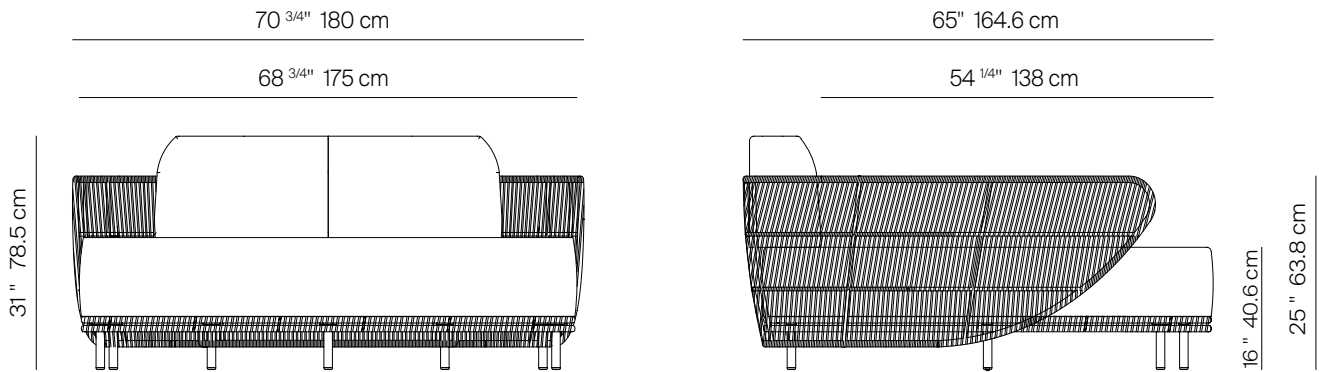

## SPECIFICATIONS

Width:	70 <sup>3</sup> / <sub>4</sub> "	180 cm
Depth:	65"	164.6 cm
Height:	31"	78.5 cm
Seat height:	16"	40.6 cm

COM: 7 <sup>3</sup>/<sub>4</sub> yds  
\*COM based on 54" wide no repeat fabric.

# DANAO

danaoliving.com

MEASURES INCH CM	OVERALL WIDTH	OVERALL DEPTH	OVERALL HEIGHT WITH CUSHIONS	OVERALL FRAME HEIGHT	ARM HEIGHT	ARM WIDTH	FOOT HEIGHT	SEAT HEIGHT WITH CUSHIONS	FRAME SEAT HEIGHT	INSIDE SEAT WIDTH	INSIDE SEAT DEPTH
DESCRIPTION	A	B	C	D	E	F	G	H	I	J	K
DAYBED	70 3/4	65	31	25	25	11/4	3	15 3/4	6 3/4	69	62
SKU #187301	180	164.6	78.5	63.8	63.8	3	74	40.6	17.4	175	157.5

MEASURES INCH CM	# OF BACK CUSHIONS	# OF SEAT CUSHIONS	COM CUSHIONS YARDS METERS	DIAGONAL CLEARANCE	FURNITURE WEIGHT LBS KGS	TOTAL PIECES IN A BOX	BOXED WEIGHT LBS KGS	CUBE
DESCRIPTION	L							
DAYBED	2	1	7 3/4	60 2/3	128	1	150	77.2
SKU #187301	2	1	7	155.6	57	1	68	