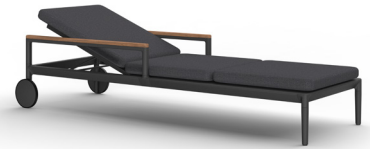

## SPECIFICATIONS

Width:	20"	51 cm
Depth:	20"	51 cm
Height:	16"	41 cm

MEASURES INCH CM	SEAT UP TO (APPROX. 20"W CHAIRS SPACED 2" APART)	DIAGONAL CLEARANCE	OVERALL FURNITURE WEIGHT INCH CM	TOTAL PIECES IN A BOX	BOXED WEIGHT INCH CM	BOXED WIDTH	BOXED DEPTH	BOXED HEIGHT	CBM
DESCRIPTION	M								
RECTANGULAR DINING TABLE SKU# 816202	6 TO 8 6 TO 8	50 126.9	143.30 64.99	1 1	151 68	85.25 216.54	41.25 104.78	31.25 79.38	1.80 1.80
RECTANGULAR COFFEE TABLE SKU# 815104	- -	35 1/4 84.9	66.14 30	1 1	70 32	49.25 125.10	34.25 87	13.50 34.29	0.37 0.37
SQUARE SIDE TABLE SKU# 814104	- -	36 3/4 93.3	30 15	1 1	35 18	36 91.44	36 91.44	19 48.26	0.40 0.40

COMPLETE COLLECTION

3 Seater sofa

Luxe lounge chair

Arm wheels pool chaise

Batyline pool chaise

Batyline wheels pool chaise

Rectangular dining table

Rectangular coffee table