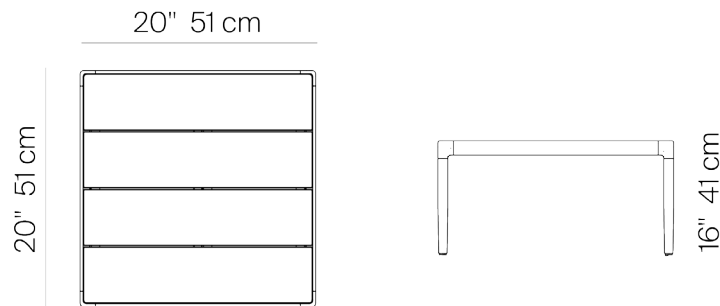

# CHESTER

by Mario Ruiz

SQUARE SIDE TABLE

814104

## SPECIFICATIONS

Width:	20"	51 cm
Depth:	20"	51 cm
Height:	16"	41 cm

# DANA O

[danaoliving.com](http://danaoliving.com)

SQUARE SIDE TABLE

814104

MEASURES INCH CM	OVERALL LENGTH	OVERALL WIDTH	OVERALL HEIGHT	SIZE OF BASE	TABLE TOP THICKNESS	APRON TO FLOOR CLEARANCE	SPACE BETWEEN LEGS AT HEAD	SPACE BETWEEN LEGS AT SIDE
DESCRIPTION	A	C	D	F	I	J	K	L
RECTANGULAR DINING TABLE SKU# 816202	84 213.5	40 101.5	30 76.2	83 3/4 213	2 5	28 71.2	36 1/2 93	80 3/4 205
RECTANGULAR COFFEE TABLE SKU# 815104	48 122	33 84	12 30.5	47 3/4 121.5	2 5	10 25.5	30 1/2 77.5	45 1/2 115.5
SQUARE SIDE TABLE SKU# 814104	33 84	33 84	16 40.6	32 3/4 83.5	2 5	14 35.6	30 1/2 77.5	30 1/2 77.5

MEASURES INCH CM	SEAT UP TO (APPROX. 20"W CHAIRS SPACED 2" APART)	DIAGONAL CLEARANCE	OVERALL FURNITURE WEIGHT INCH CM	TOTAL PIECES IN A BOX	BOXED WEIGHT INCH CM	BOXED WIDTH	BOXED DEPTH	BOXED HEIGHT	CBM
DESCRIPTION	M								
RECTANGULAR DINING TABLE SKU# 816202	6 TO 8 6 TO 8	50 126.9	143.30 64.99	1 1	151 68	85.25 216.54	41.25 104.78	31.25 79.38	1.80 1.80
RECTANGULAR COFFEE TABLE SKU# 815104	- -	35 1/4 84.9	66.14 30	1 1	70 32	49.25 125.10	34.25 87	13.50 34.29	0.37 0.37
SQUARE SIDE TABLE SKU# 814104	- -	36 3/4 93.3	30 15	1 1	35 18	36 91.44	36 91.44	19 48.26	0.40 0.40