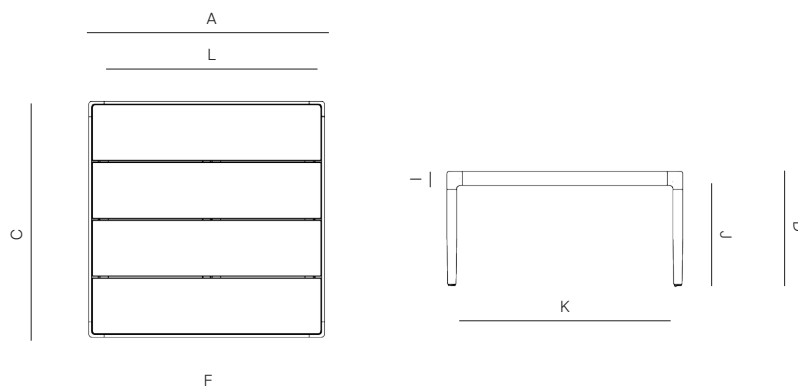

## SPECIFICATIONS

Width:	20"	51 cm
Depth:	20"	51 cm
Height:	16"	41 cm

## ALUMINUM

NATURAL  
-20

GREY  
-22

# DANA O

[danaoliving.com](http://danaoliving.com)

SQUARE SIDE TABLE

814104

MEASURES INCH CM	OVERALL LENGTH	OVERALL WIDTH	OVERALL HEIGHT	SIZE OF BASE	TABLE TOP THICKNESS	APRON TO FLOOR CLEARANCE	SPACE BETWEEN LEGS AT HEAD	SPACE BETWEEN LEGS AT SIDE
DESCRIPTION	A	C	D	F	I	J	K	L
RECTANGULAR DINING TABLE SKU# 816202	84 213.5	40 101.5	30 76.2	83 3/4 213	2 5	28 71.2	36 1/2 93	80 3/4 205
RECTANGULAR COFFEE TABLE SKU# 815104	48 122	33 84	12 30.5	47 3/4 121.5	2 5	10 25.5	30 1/2 77.5	45 1/2 115.5
SQUARE SIDE TABLE SKU# 814104	33 84	33 84	16 40.6	32 3/4 83.5	2 5	14 35.6	30 1/2 77.5	30 1/2 77.5

MEASURES INCH CM	SEAT UP TO (APPROX. 20"W CHAIRS SPACED 2" APART)	DIAGONAL CLEARANCE	OVERALL FURNITURE WEIGHT INCH CM	TOTAL PIECES IN A BOX	BOXED WEIGHT INCH CM	BOXED WIDTH	BOXED DEPTH	BOXED HEIGHT	CBM
DESCRIPTION	M								
RECTANGULAR DINING TABLE SKU# 816202	6 TO 8 6 TO 8	50 126.9	143.30 64.99	1 1	151 68	85.25 216.54	41.25 104.78	31.25 79.38	1.80 1.80
RECTANGULAR COFFEE TABLE SKU# 815104	- -	35 1/4 84.9	66.14 30	1 1	70 32	49.25 125.10	34.25 87	13.50 34.29	0.37 0.37
SQUARE SIDE TABLE SKU# 814104	- -	36 3/4 93.3	30 15	1 1	35 18	36 91.44	36 91.44	19 48.26	0.40 0.40