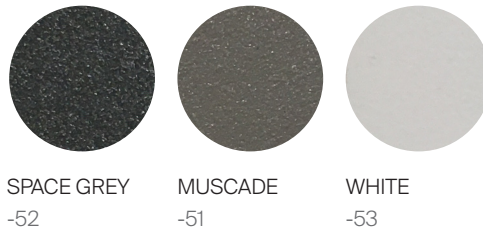

# CHESTER

by Mario Ruiz

SQUARE SIDE TABLE

814104

## MATERIALS

Frame: Powder coated aluminum  
Table top: Premium Grade Teak Wood  
Furniture Cover Available

## FINISHES

SPACE GREY  
-52

MUSCADE  
-51

WHITE  
-53

## ALUMINUM

NATURAL  
-20

GREY  
-22