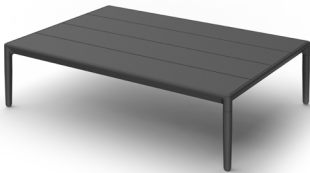

## MATERIALS

Frame: Powder coated aluminum  
Table top: Premium Grade Teak Wood  
Furniture Cover Available

MEASURES INCH CM	SEAT UP TO (APPROX. 20"W CHAIRS SPACED 2" APART)	DIAGONAL CLEARANCE	OVERALL FURNITURE WEIGHT INCH CM	TOTAL PIECES IN A BOX	BOXED WEIGHT INCH CM	BOXED WIDTH	BOXED DEPTH	BOXED HEIGHT	CBM
DESCRIPTION	M								
RECTANGULAR DINING TABLE SKU# 816202	6 TO 8 6 TO 8	50 126.9	143.30 64.99	1 1	151 68	85.25 216.54	41.25 104.78	31.25 79.38	1.80 1.80
RECTANGULAR COFFEE TABLE SKU# 815104	- -	35 1/4 84.9	66.14 30	1 1	70 32	49.25 125.10	34.25 87	13.50 34.29	0.37 0.37
SQUARE SIDE TABLE SKU# 814104	- -	36 3/4 93.3	30 15	1 1	35 18	36 91.44	36 91.44	19 48.26	0.40 0.40

COMPLETE COLLECTION

3 Seater sofa

Luxe lounge chair

Arm wheels pool chaise

Batyline pool chaise

Batyline wheels pool chaise

Rectangular dining table

Rectangular coffee table

Square side table