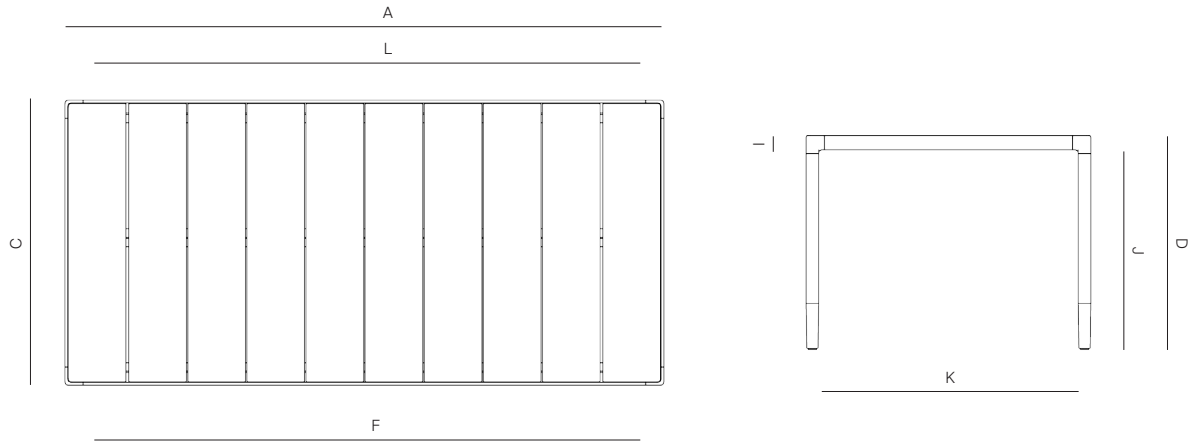

CHESTER

by Mario Ruiz

RECTANGULAR DINING TABLE

816202

SPECIFICATIONS

Width:	84"	213 cm
Depth:	40"	101 cm
Height:	30"	76 cm
Seat:	6	

MATERIALS

Frame: Powder coated aluminum
Premium Grade Teak Wood
Furniture Cover Available

FINISHES

ALUMINUM

TEAK

DANA O

danaoliving.com

RECTANGULAR DINING TABLE

816202

MEASURES INCH CM	OVERALL LENGTH	OVERALL WIDTH	OVERALL HEIGHT	SIZE OF BASE	TABLE TOP THICKNESS	APRON TO FLOOR CLEARANCE	SPACE BETWEEN LEGS AT HEAD	SPACE BETWEEN LEGS AT SIDE
DESCRIPTION	A	C	D	F	I	J	K	L
RECTANGULAR DINING TABLE SKU# 816202	84 213.5	40 101.5	30 76.2	83 3/4 213	2 5	28 71.2	36 1/2 93	80 3/4 205
RECTANGULAR COFFEE TABLE SKU# 815104	48 122	33 84	12 30.5	47 3/4 121.5	2 5	10 25.5	30 1/2 77.5	45 1/2 115.5
SQUARE SIDE TABLE SKU# 814104	33 84	33 84	16 40.6	32 3/4 83.5	2 5	14 35.6	30 1/2 77.5	30 1/2 77.5

MEASURES INCH CM	SEAT UP TO (APPROX. 20"W CHAIRS SPACED 2" APART)	DIAGONAL CLEARANCE	OVERALL FURNITURE WEIGHT INCH CM	TOTAL PIECES IN A BOX	BOXED WEIGHT INCH CM	BOXED WIDTH	BOXED DEPTH	BOXED HEIGHT	CBM
DESCRIPTION	M								
RECTANGULAR DINING TABLE SKU# 816202	6 TO 8 6 TO 8	50 126.9	143.30 64.99	1 1	151 68	85.25 216.54	41.25 104.78	31.25 79.38	1.80 1.80
RECTANGULAR COFFEE TABLE SKU# 815104	- -	35 1/4 84.9	66.14 30	1 1	70 32	49.25 125.10	34.25 87	13.50 34.29	0.37 0.37
SQUARE SIDE TABLE SKU# 814104	- -	36 3/4 93.3	30 15	1 1	35 18	36 91.44	36 91.44	19 48.26	0.40 0.40

Square side table