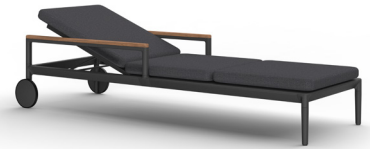

CHESTER

by Mario Ruiz

RECTANGULAR DINING TABLE

816202

SPECIFICATIONS

Width:	84"	213 cm
Depth:	40"	101 cm
Height:	30"	76 cm
Seat:	6	

MATERIALS

Frame: Powder coated aluminum
Premium Grade Teak Wood
Furniture Cover Available

FINISHES

ALUMINUM

TEAK

DANA O

danaoliving.com

RECTANGULAR DINING TABLE

816202

MEASURES INCH CM	OVERALL LENGTH	OVERALL WIDTH	OVERALL HEIGHT	SIZE OF BASE	TABLE TOP THICKNESS	APRON TO FLOOR CLEARANCE	SPACE BETWEEN LEGS AT HEAD	SPACE BETWEEN LEGS AT SIDE
DESCRIPTION	A	C	D	F	I	J	K	L
RECTANGULAR DINING TABLE SKU# 816202	84 213.5	40 101.5	30 76.2	83 3/4 213	2 5	28 71.2	36 1/2 93	80 3/4 205
RECTANGULAR COFFEE TABLE SKU# 815104	48 122	33 84	12 30.5	47 3/4 121.5	2 5	10 25.5	30 1/2 77.5	45 1/2 115.5
SQUARE SIDE TABLE SKU# 814104	33 84	33 84	16 40.6	32 3/4 83.5	2 5	14 35.6	30 1/2 77.5	30 1/2 77.5

MEASURES INCH CM	SEAT UP TO (APPROX. 20"W CHAIRS SPACED 2" APART)	DIAGONAL CLEARANCE	OVERALL FURNITURE WEIGHT INCH CM	TOTAL PIECES IN A BOX	BOXED WEIGHT INCH CM	BOXED WIDTH	BOXED DEPTH	BOXED HEIGHT	CBM
DESCRIPTION	M								
RECTANGULAR DINING TABLE SKU# 816202	6 TO 8 6 TO 8	50 126.9	143.30 64.99	1 1	151 68	85.25 216.54	41.25 104.78	31.25 79.38	1.80 1.80
RECTANGULAR COFFEE TABLE SKU# 815104	- -	35 1/4 84.9	66.14 30	1 1	70 32	49.25 125.10	34.25 87	13.50 34.29	0.37 0.37
SQUARE SIDE TABLE SKU# 814104	- -	36 3/4 93.3	30 15	1 1	35 18	36 91.44	36 91.44	19 48.26	0.40 0.40

COMPLETE COLLECTION

3 Seater sofa

Luxe lounge chair

Arm wheels pool chaise

Batyline pool chaise

Batyline wheels pool chaise

Rectangular dining table

Rectangular coffee table