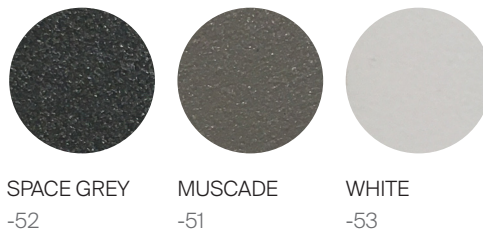

CHESTER

by Mario Ruiz

RECTANGULAR DINING TABLE

816202

SPECIFICATIONS

Width:	84"	213 cm
Depth:	40"	101 cm
Height:	30"	76 cm
Seat:	6	

MATERIALS

Frame: Powder coated aluminum
Premium Grade Teak Wood
Furniture Cover Available

FINISHES

ALUMINUM

TEAK

DANA O

danaoliving.com

RECTANGULAR DINING TABLE

816202

MEASURES INCH CM	OVERALL LENGTH	OVERALL WIDTH	OVERALL HEIGHT	SIZE OF BASE	TABLE TOP THICKNESS	APRON TO FLOOR CLEARANCE	SPACE BETWEEN LEGS AT HEAD	SPACE BETWEEN LEGS AT SIDE
DESCRIPTION	A	C	D	F	I	J	K	L
RECTANGULAR DINING TABLE SKU# 816202	84 213.5	40 101.5	30 76.2	83 3/4 213	2 5	28 71.2	36 1/2 93	80 3/4 205
RECTANGULAR COFFEE TABLE SKU# 815104	48 122	33 84	12 30.5	47 3/4 121.5	2 5	10 25.5	30 1/2 77.5	45 1/2 115.5
SQUARE SIDE TABLE SKU# 814104	33 84	33 84	16 40.6	32 3/4 83.5	2 5	14 35.6	30 1/2 77.5	30 1/2 77.5