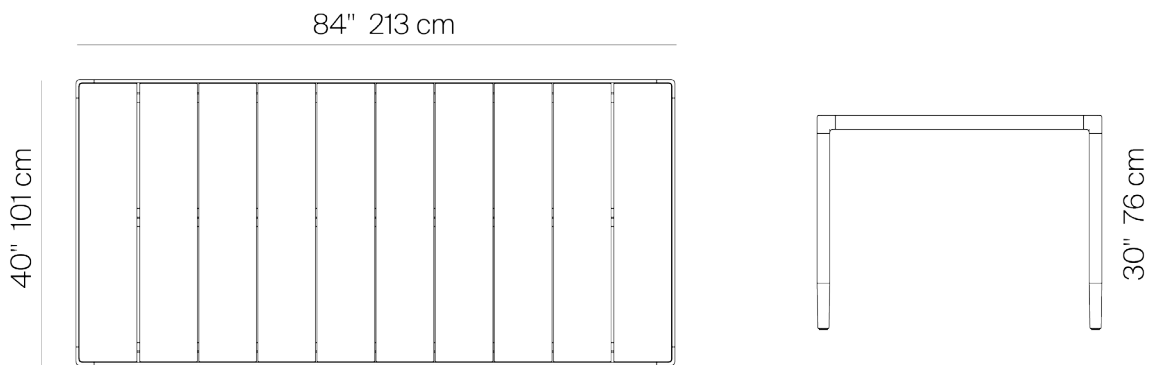

CHESTER

by Mario Ruiz

RECTANGULAR DINING TABLE

816202

SPECIFICATIONS

Width:	84"	213 cm
Depth:	40"	101 cm
Height:	30"	76 cm
Seat:	6	

MATERIALS

Frame: Powder coated aluminum
Premium Grade Teak Wood
Furniture Cover Available

FINISHES

ALUMINUM

TEAK

DANA O

danaoliving.com

RECTANGULAR DINING TABLE

816202

MEASURES INCH CM	OVERALL LENGTH	OVERALL WIDTH	OVERALL HEIGHT	SIZE OF BASE	TABLE TOP THICKNESS	APRON TO FLOOR CLEARANCE	SPACE BETWEEN LEGS AT HEAD	SPACE BETWEEN LEGS AT SIDE
DESCRIPTION	A	C	D	F	I	J	K	L
RECTANGULAR DINING TABLE SKU# 816202	84 213.5	40 101.5	30 76.2	83 3/4 213	2 5	28 71.2	36 1/2 93	80 3/4 205
RECTANGULAR COFFEE TABLE SKU# 815104	48 122	33 84	12 30.5	47 3/4 121.5	2 5	10 25.5	30 1/2 77.5	45 1/2 115.5
SQUARE SIDE TABLE SKU# 814104	33 84	33 84	16 40.6	32 3/4 83.5	2 5	14 35.6	30 1/2 77.5	30 1/2 77.5

MEASURES INCH CM	SEAT UP TO (APPROX. 20"W CHAIRS SPACED 2" APART)	DIAGONAL CLEARANCE	OVERALL FURNITURE WEIGHT INCH CM	TOTAL PIECES IN A BOX	BOXED WEIGHT INCH CM	BOXED WIDTH	BOXED DEPTH	BOXED HEIGHT	CBM
DESCRIPTION	M								
RECTANGULAR DINING TABLE SKU# 816202	6 TO 8 6 TO 8	50 126.9	143.30 64.99	1 1	151 68	85.25 216.54	41.25 104.78	31.25 79.38	1.80 1.80
RECTANGULAR COFFEE TABLE SKU# 815104	- -	35 1/4 84.9	66.14 30	1 1	70 32	49.25 125.10	34.25 87	13.50 34.29	0.37 0.37
SQUARE SIDE TABLE SKU# 814104	- -	36 3/4 93.3	30 15	1 1	35 18	36 91.44	36 91.44	19 48.26	0.40 0.40

Square side table