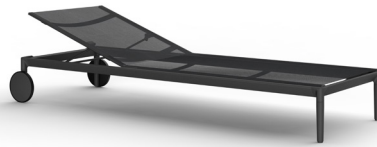

CHESTER

by Mario Ruiz

RECTANGULAR DINING TABLE

816202

SPECIFICATIONS

Width:	84"	213 cm
Depth:	40"	101 cm
Height:	30"	76 cm
Seat:	6	

MATERIALS

Frame: Powder coated aluminum
Premium Grade Teak Wood
Furniture Cover Available

MEASURES INCH CM	SEAT UP TO (APPROX. 20"W CHAIRS SPACED 2" APART)	DIAGONAL CLEARANCE	OVERALL FURNITURE WEIGHT INCH CM	TOTAL PIECES IN A BOX	BOXED WEIGHT INCH CM	BOXED WIDTH	BOXED DEPTH	BOXED HEIGHT	CBM
DESCRIPTION	M								
RECTANGULAR DINING TABLE SKU# 816202	6 TO 8 6 TO 8	50 126.9	143.30 64.99	1 1	151 68	85.25 216.54	41.25 104.78	31.25 79.38	1.80 1.80
RECTANGULAR COFFEE TABLE SKU# 815104	- -	35 1/4 84.9	66.14 30	1 1	70 32	49.25 125.10	34.25 87	13.50 34.29	0.37 0.37
SQUARE SIDE TABLE SKU# 814104	- -	36 3/4 93.3	30 15	1 1	35 18	36 91.44	36 91.44	19 48.26	0.40 0.40

COMPLETE COLLECTION

3 Seater sofa

Luxe lounge chair

Arm wheels pool chaise

Batyline pool chaise

Batyline wheels pool chaise

Rectangular dining table

Rectangular coffee table

Square side table