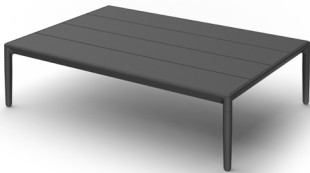

CHESTER

by Mario Ruiz

RECTANGULAR DINING TABLE

816202

SPECIFICATIONS

Width:	84"	213 cm
Depth:	40"	101 cm
Height:	30"	76 cm
Seat:	6	

MATERIALS

Frame: Powder coated aluminum
Premium Grade Teak Wood
Furniture Cover Available

MEASURES INCH CM	SEAT UP TO (APPROX. 20"W CHAIRS SPACED 2" APART)	DIAGONAL CLEARANCE	OVERALL FURNITURE WEIGHT INCH CM	TOTAL PIECES IN A BOX	BOXED WEIGHT INCH CM	BOXED WIDTH	BOXED DEPTH	BOXED HEIGHT	CBM
DESCRIPTION	M								
RECTANGULAR DINING TABLE SKU# 816202	6 TO 8 6 TO 8	50 126.9	143.30 64.99	1 1	151 68	85.25 216.54	41.25 104.78	31.25 79.38	1.80 1.80
RECTANGULAR COFFEE TABLE SKU# 815104	- -	35 1/4 84.9	66.14 30	1 1	70 32	49.25 125.10	34.25 87	13.50 34.29	0.37 0.37
SQUARE SIDE TABLE SKU# 814104	- -	36 3/4 93.3	30 15	1 1	35 18	36 91.44	36 91.44	19 48.26	0.40 0.40

COMPLETE COLLECTION

3 Seater sofa

Luxe lounge chair

Arm wheels pool chaise

Batyline pool chaise

Batyline wheels pool chaise

Rectangular dining table

Rectangular coffee table

Square side table