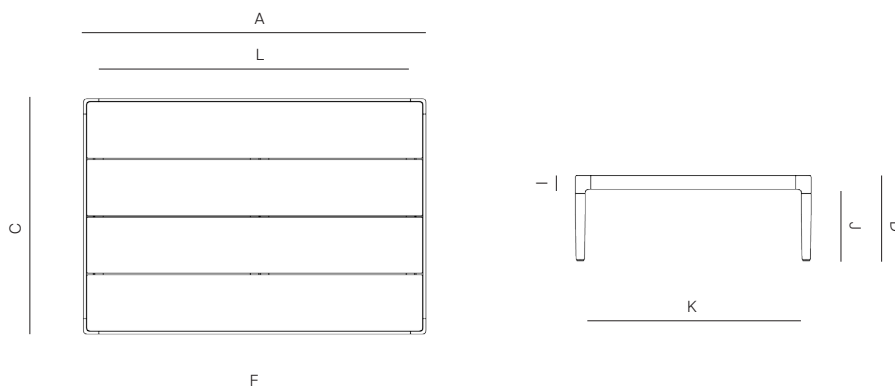

## SPECIFICATIONS

Width:	48"	122 cm
Depth:	33"	84 cm
Height:	12"	30 cm

## ALUMINUM

NATURAL  
-20

GREY  
-22

# DANA O

[danaoliving.com](http://danaoliving.com)

RECTANGULAR COFFEE TABLE

815104

MEASURES INCH CM	OVERALL LENGTH	OVERALL WIDTH	OVERALL HEIGHT	SIZE OF BASE	TABLE TOP THICKNESS	APRON TO FLOOR CLEARANCE	SPACE BETWEEN LEGS AT HEAD	SPACE BETWEEN LEGS AT SIDE
DESCRIPTION	A	C	D	F	I	J	K	L
RECTANGULAR DINING TABLE SKU# 816202	84 213.5	40 101.5	30 76.2	83 3/4 213	2 5	28 71.2	36 1/2 93	80 3/4 205
RECTANGULAR COFFEE TABLE SKU# 815104	48 122	33 84	12 30.5	47 3/4 121.5	2 5	10 25.5	30 1/2 77.5	45 1/2 115.5
SQUARE SIDE TABLE SKU# 814104	33 84	33 84	16 40.6	32 3/4 83.5	2 5	14 35.6	30 1/2 77.5	30 1/2 77.5