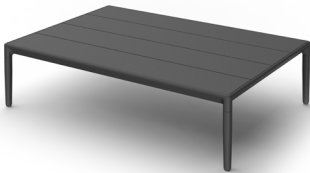

## MATERIALS

Frame: Powder coated aluminum  
Table top: Premium Grade Teak Wood  
Furniture Cover Available

COMPLETE COLLECTION

3 Seater sofa

Luxe lounge chair

Arm wheels pool chaise

Batyline pool chaise

Batyline wheels pool chaise

Rectangular dining table

Rectangular coffee table

Square side table