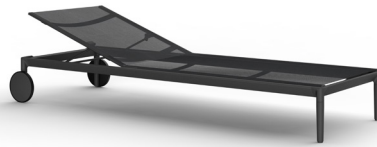

## SPECIFICATIONS

Width:	48"	122 cm
Depth:	33"	84 cm
Height:	12"	30 cm

COMPLETE COLLECTION

3 Seater sofa

Luxe lounge chair

Arm wheels pool chaise

Batyline pool chaise

Batyline wheels pool chaise

Rectangular dining table

Rectangular coffee table

Square side table