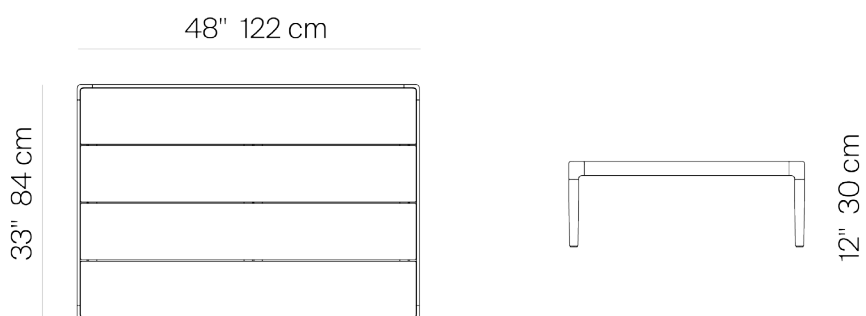

## SPECIFICATIONS

Width:	48"	122 cm
Depth:	33"	84 cm
Height:	12"	30 cm

# DANA O

[danaoliving.com](http://danaoliving.com)

RECTANGULAR COFFEE TABLE

815104

MEASURES INCH CM	OVERALL LENGTH	OVERALL WIDTH	OVERALL HEIGHT	SIZE OF BASE	TABLE TOP THICKNESS	APRON TO FLOOR CLEARANCE	SPACE BETWEEN LEGS AT HEAD	SPACE BETWEEN LEGS AT SIDE
DESCRIPTION	A	C	D	F	I	J	K	L
RECTANGULAR DINING TABLE SKU# 816202	84 213.5	40 101.5	30 76.2	83 3/4 213	2 5	28 71.2	36 1/2 93	80 3/4 205
RECTANGULAR COFFEE TABLE SKU# 815104	48 122	33 84	12 30.5	47 3/4 121.5	2 5	10 25.5	30 1/2 77.5	45 1/2 115.5
SQUARE SIDE TABLE SKU# 814104	33 84	33 84	16 40.6	32 3/4 83.5	2 5	14 35.6	30 1/2 77.5	30 1/2 77.5

MEASURES INCH CM	SEAT UP TO (APPROX. 20"W CHAIRS SPACED 2" APART)	DIAGONAL CLEARANCE	OVERALL FURNITURE WEIGHT INCH CM	TOTAL PIECES IN A BOX	BOXED WEIGHT INCH CM	BOXED WIDTH	BOXED DEPTH	BOXED HEIGHT	CBM
DESCRIPTION	M								
RECTANGULAR DINING TABLE SKU# 816202	6 TO 8 6 TO 8	50 126.9	143.30 64.99	1 1	151 68	85.25 216.54	41.25 104.78	31.25 79.38	1.80 1.80
RECTANGULAR COFFEE TABLE SKU# 815104	-	35 1/4 84.9	66.14 30	1 1	70 32	49.25 125.10	34.25 87	13.50 34.29	0.37 0.37
SQUARE SIDE TABLE SKU# 814104	-	36 3/4 93.3	30 15	1 1	35 18	36 91.44	36 91.44	19 48.26	0.40 0.40

Square side table