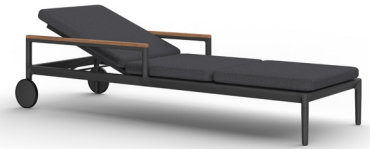

## SPECIFICATIONS

Width:	48"	122 cm
Depth:	33"	84 cm
Height:	12"	30 cm

MEASURES INCH CM	SEAT UP TO (APPROX. 20"W CHAIRS SPACED 2" APART)	DIAGONAL CLEARANCE	OVERALL FURNITURE WEIGHT INCH CM	TOTAL PIECES IN A BOX	BOXED WEIGHT INCH CM	BOXED WIDTH	BOXED DEPTH	BOXED HEIGHT	CBM
DESCRIPTION	M								
RECTANGULAR DINING TABLE SKU# 816202	6 TO 8 6 TO 8	50 126.9	143.30 64.99	1 1	151 68	85.25 216.54	41.25 104.78	31.25 79.38	1.80 1.80
RECTANGULAR COFFEE TABLE SKU# 815104	-	35 1/4 84.9	66.14 30	1 1	70 32	49.25 125.10	34.25 87	13.50 34.29	0.37 0.37
SQUARE SIDE TABLE SKU# 814104	-	36 3/4 93.3	30 15	1 1	35 18	36 91.44	36 91.44	19 48.26	0.40 0.40

COMPLETE COLLECTION

3 Seater sofa

Luxe lounge chair

Arm wheels pool chaise

Batyline pool chaise

Batyline wheels pool chaise

Rectangular dining table

Rectangular coffee table