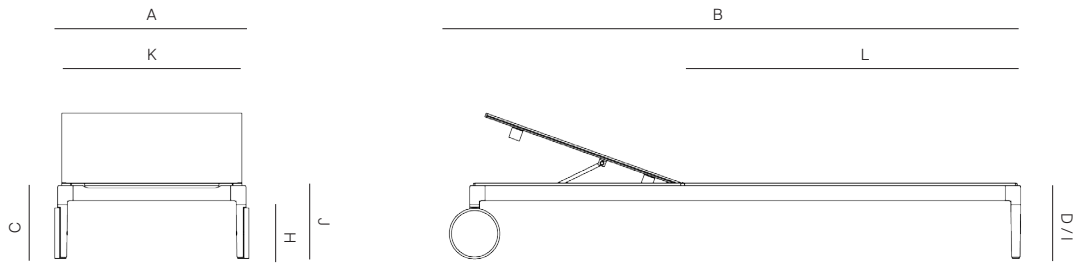

## SPECIFICATIONS

Width:	26 1/2"	69 cm
Depth:	80 1/4"	204 cm
Height:	23"	59 cm
Seat height:	13 1/4"	33 cm

## ALUMINUM

SILVER  
-30

BLACK  
-31

WHITE  
-32

TAUPE  
-33

# DANA O

[danaoliving.com](http://danaoliving.com)

BATYLINE WHEELS POOL CHAISE

812811

MEASURES INCH CM	OVERALL WIDTH	OVERALL DEPTH	OVERALL HEIGHT WITH CUSHIONS	OVERALL FRAME HEIGHT	ARM HEIGHT	ARM WIDTH	FOOT HEIGHT	SEAT HEIGHT WITH CUSHIONS	FRAME SEAT HEIGHT (FLOOR TO FRAME)	INSIDE SEAT WIDTH	INSIDE SEAT DEPTH
DESCRIPTION	A	B	C	D	F	G	H	I	J	K	L
ARM WHEELS POOL CHAISE SKU# 812912	27 1/4 69.2	80 1/4 203.8	17 3/4 45	17 3/4 45	17 3/4 45	11/2 3.5	8 20.6	13 1/4 33.5	10 1/4 26	23 1/2 60	48 1/4 122.4
BATYLINE WHEELS POOL CHAISE SKU# 812811	27 1/4 69.2	80 1/4 203.8	10 1/4 26	10 1/4 26	- -	- -	8 20.6	10 1/4 26	10 1/4 26	25 1/4 64.3	47 119.2
BATYLINE POOL CHAISE SKU# 812801	26 1/2 67.2	77 1/4 196.5	10 1/4 26	10 1/4 26	- -	- -	8 20.6	10 1/4 26	10 1/4 26	25 1/4 64.3	47 119.2
LUXE LOUNGE CHAIR SKU# 812302	28 1/4 72	27 1/2 70	29 73.8	25 1/4 63.9	25 1/4 63.6	1 1/2 3.5	7 18	16 3/4 40.4	9 1/4 23.4	25 1/2 65	26 1/4 66.5
3 SEATER SOFA SKU# 812502	94 1/2 240.3	32 81.3	29 73.8	25 1/4 63.9	25 1/4 63.9	1 1/2 3.5	7 18	16 3/4 42.3	9 1/4 23.4	91 3/4 233.3	30 3/4 78.1