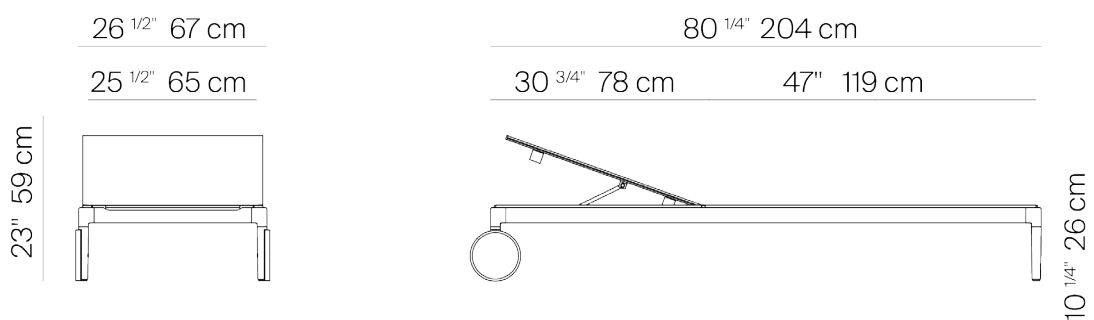

## SPECIFICATIONS

Width:	26 1/2"	69 cm
Depth:	80 1/4"	204 cm
Height:	23"	59 cm
Seat height:	13 1/4"	33 cm

# DANA O

[danaoliving.com](http://danaoliving.com)

BATYLINE WHEELS POOL CHAISE

812811

MEASURES INCH CM	OVERALL WIDTH	OVERALL DEPTH	OVERALL HEIGHT WITH CUSHIONS	OVERALL FRAME HEIGHT	ARM HEIGHT	ARM WIDTH	FOOT HEIGHT	SEAT HEIGHT WITH CUSHIONS	FRAME SEAT HEIGHT (FLOOR TO FRAME)	INSIDE SEAT WIDTH	INSIDE SEAT DEPTH
DESCRIPTION	A	B	C	D	F	G	H	I	J	K	L
ARM WHEELS POOL CHAISE SKU# 812912	27 1/4 69.2	80 1/4 203.8	17 3/4 45	17 3/4 45	17 3/4 45	11/2 3.5	8 20.6	13 1/4 33.5	10 1/4 26	23 1/2 60	48 1/4 122.4
BATYLINE WHEELS POOL CHAISE SKU# 812811	27 1/4 69.2	80 1/4 203.8	10 1/4 26	10 1/4 26	- -	- -	8 20.6	10 1/4 26	10 1/4 26	25 1/4 64.3	47 119.2
BATYLINE POOL CHAISE SKU# 812801	26 1/2 67.2	77 1/4 196.5	10 1/4 26	10 1/4 26	- -	- -	8 20.6	10 1/4 26	10 1/4 26	25 1/4 64.3	47 119.2
LUXE LOUNGE CHAIR SKU# 812302	28 1/4 72	27 1/2 70	29 73.8	25 1/4 63.9	25 1/4 63.6	1 1/2 3.5	7 18	16 3/4 40.4	9 1/4 23.4	25 1/2 65	26 1/4 66.5
3 SEATER SOFA SKU# 812502	94 1/2 240.3	32 81.3	29 73.8	25 1/4 63.9	25 1/4 63.9	1 1/2 3.5	7 18	16 3/4 42.3	9 1/4 23.4	91 3/4 233.3	30 3/4 78.1

MEASURES INCH CM	# OF BACK CUSHIONS	COM BACK CUSHIONS INCH CM	# OF SEAT CUSHIONS	COM SEAT CUSHIONS INCH CM	DIAGONAL CLEARANCE	FURNITURE WEIGHT LBS KGS	TOTAL PIECES IN A BOX	BOXED WEIGHT LBS KGS	BOXED WIDTH	BOXED DEPTH	BOXED HEIGHT	CBM
DESCRIPTION					M							
ARM WHEELS POOL CHAISE SKU# 812912	1	3.5	2	3.5	32 1/2 82.5	70 32	1	82 37	28.75 73.03	81.75 207.65	19.25 48.90	0.74 0.74
BATYLINE WHEELS POOL CHAISE SKU# 812811	-	-	-	-	29 73.9	50 23	1	58 26	28.75 73.03	81.75 207.65	12.25 31.12	0.47 0.47
BATYLINE POOL CHAISE SKU# 812801	-	-	-	-	28 1/4 72.1	46 21	1	54 24	28 71.12	78.75 200.03	12.25 31.12	0.44 0.44
LUXE LOUNGE CHAIR SKU# 812302	1	2	1	3	36 94.8	41 19	1	45 20	27.75 74.93	28.75 73.03	28 67.31	0.37 0.37
3 SEATER SOFA SKU# 812502	3	6	3	9	40 3/4 103.4	106 48	1	114 51	97.50 247.65	35 88.90	28.25 71.76	1.58 1.58

Square side table