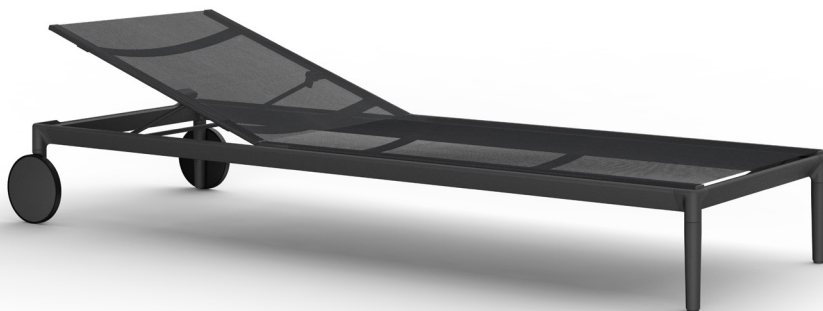

# CHESTER

by Mario Ruiz

BATYLINE WHEELS POOL CHAISE

812811

## SPECIFICATIONS

Width:	26 1/2"	69 cm
Depth:	80 1/4"	204 cm
Height:	23"	59 cm
Seat height:	13 1/4"	33 cm

## MATERIALS

Frame: Powder coated aluminum.

Accents: Batyline.

Furniture Cover Available.