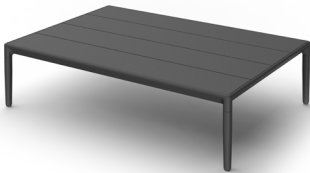

## MATERIALS

Frame: Powder coated aluminum.

Accents: Batyline.

Furniture Cover Available.

MEASURES INCH CM	# OF BACK CUSHIONS	COM BACK CUSHIONS INCH CM	# OF SEAT CUSHIONS	COM SEAT CUSHIONS INCH CM	DIAGONAL CLEARANCE	FURNITURE WEIGHT LBS KGS	TOTAL PIECES IN A BOX	BOXED WEIGHT LBS KGS	BOXED WIDTH	BOXED DEPTH	BOXED HEIGHT	CBM
DESCRIPTION					M							
ARM WHEELS POOL CHAISE SKU# 812912	1	3.5	2	3.5	32 1/2 82.5	70 32	1	82 37	28.75 73.03	81.75 207.65	19.25 48.90	0.74 0.74
BATYLINE WHEELS POOL CHAISE SKU# 812811	-	-	-	-	29 73.9	50 23	1	58 26	28.75 73.03	81.75 207.65	12.25 31.12	0.47 0.47
BATYLINE POOL CHAISE SKU# 812801	-	-	-	-	28 1/4 72.1	46 21	1	54 24	28 71.12	78.75 200.03	12.25 31.12	0.44 0.44
LUXE LOUNGE CHAIR SKU# 812302	1	2	1	3	36 94.8	41 19	1	45 20	27.75 74.93	28.75 73.03	28 67.31	0.37 0.37
3 SEATER SOFA SKU# 812502	3	6	3	9	40 3/4 103.4	106 48	1	114 51	97.50 247.65	35 88.90	28.25 71.76	1.58 1.58

COMPLETE COLLECTION

3 Seater sofa

Luxe lounge chair

Arm wheels pool chaise

Batyline pool chaise

Batyline wheels pool chaise

Rectangular dining table

Rectangular coffee table

Square side table