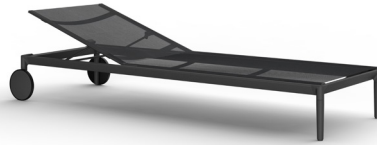

## MATERIALS

Frame: Powder coated aluminum.

Accents: Batyline.

Furniture Cover Available.

MEASURES INCH CM	# OF BACK CUSHIONS	COM BACK CUSHIONS INCH CM	# OF SEAT CUSHIONS	COM SEAT CUSHIONS INCH CM	DIAGONAL CLEARANCE	FURNITURE WEIGHT LBS KGS	TOTAL PIECES IN A BOX	BOXED WEIGHT LBS KGS	BOXED WIDTH	BOXED DEPTH	BOXED HEIGHT	CBM
DESCRIPTION					M							
ARM WHEELS POOL CHAISE SKU# 812912	1	3.5	2	3.5	32 1/2 82.5	70 32	1	82 37	28.75 73.03	81.75 207.65	19.25 48.90	0.74 0.74
BATYLINE WHEELS POOL CHAISE SKU# 812811	-	-	-	-	29 73.9	50 23	1	58 26	28.75 73.03	81.75 207.65	12.25 31.12	0.47 0.47
BATYLINE POOL CHAISE SKU# 812801	-	-	-	-	28 1/4 72.1	46 21	1	54 24	28 71.12	78.75 200.03	12.25 31.12	0.44 0.44
LUXE LOUNGE CHAIR SKU# 812302	1	2	1	3	36 94.8	41 19	1	45 20	27.75 74.93	28.75 73.03	28 67.31	0.37 0.37
3 SEATER SOFA SKU# 812502	3	6	3	9	40 3/4 103.4	106 48	1	114 51	97.50 247.65	35 88.90	28.25 71.76	1.58 1.58

COMPLETE COLLECTION

3 Seater sofa

Luxe lounge chair

Arm wheels pool chaise

Batyline pool chaise

Batyline wheels pool chaise

Rectangular dining table

Rectangular coffee table

Square side table