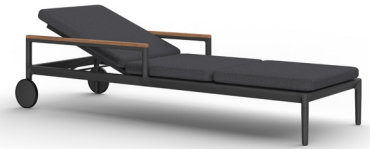

## SPECIFICATIONS

Width:	26 1/2"	69 cm
Depth:	80 1/4"	204 cm
Height:	23"	59 cm
Seat height:	13 1/4"	33 cm

## MATERIALS

Frame: Powder coated aluminum.

Accents: Batyline.

Furniture Cover Available.

MEASURES INCH CM	# OF BACK CUSHIONS	COM BACK CUSHIONS INCH CM	# OF SEAT CUSHIONS	COM SEAT CUSHIONS INCH CM	DIAGONAL CLEARANCE	FURNITURE WEIGHT LBS KGS	TOTAL PIECES IN A BOX	BOXED WEIGHT LBS KGS	BOXED WIDTH	BOXED DEPTH	BOXED HEIGHT	CBM
DESCRIPTION					M							
ARM WHEELS POOL CHAISE SKU# 812912	1	3.5	2	3.5	32 1/2 82.5	70 32	1	82 37	28.75 73.03	81.75 207.65	19.25 48.90	0.74 0.74
BATYLINE WHEELS POOL CHAISE SKU# 812811	-	-	-	-	29 73.9	50 23	1	58 26	28.75 73.03	81.75 207.65	12.25 31.12	0.47 0.47
BATYLINE POOL CHAISE SKU# 812801	-	-	-	-	28 1/4 72.1	46 21	1	54 24	28 71.12	78.75 200.03	12.25 31.12	0.44 0.44
LUXE LOUNGE CHAIR SKU# 812302	1	2	1	3	36 94.8	41 19	1	45 20	27.75 74.93	28.75 73.03	28 67.31	0.37 0.37
3 SEATER SOFA SKU# 812502	3	6	3	9	40 3/4 103.4	106 48	1	114 51	97.50 247.65	35 88.90	28.25 71.76	1.58 1.58

COMPLETE COLLECTION

3 Seater sofa

Luxe lounge chair

Arm wheels pool chaise

Batyline pool chaise

Batyline wheels pool chaise

Rectangular dining table

Rectangular coffee table