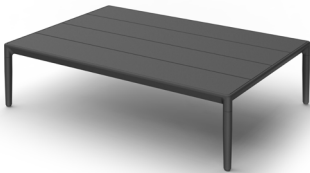

CHESTER

by Mario Ruiz

BATYLINE POOL CHAISE

812811

SPECIFICATIONS

Width:	26 1/2"	67 cm
Depth:	77 1/4"	197 cm
Height:	23"	59 cm
Seat height:	10 1/4"	26 cm

MATERIALS

Frame: Powder coated aluminum.

MEASURES INCH CM	# OF BACK CUSHIONS	COM BACK CUSHIONS INCH CM	# OF SEAT CUSHIONS	COM SEAT CUSHIONS INCH CM	DIAGONAL CLEARANCE	FURNITURE WEIGHT LBS KGS	TOTAL PIECES IN A BOX	BOXED WEIGHT LBS KGS	BOXED WIDTH	BOXED DEPTH	BOXED HEIGHT	CBM
DESCRIPTION					M							
ARM WHEELS POOL CHAISE SKU# 812912	1	3.5	2	3.5	32 1/2 82.5	70 32	1	82 37	28.75 73.03	81.75 207.65	19.25 48.90	0.74 0.74
BATYLINE WHEELS POOL CHAISE SKU# 812811	-	-	-	-	29 73.9	50 23	1	58 26	28.75 73.03	81.75 207.65	12.25 31.12	0.47 0.47
BATYLINE POOL CHAISE SKU# 812801	-	-	-	-	28 1/4 72.1	46 21	1	54 24	28 71.12	78.75 200.03	12.25 31.12	0.44 0.44
LUXE LOUNGE CHAIR SKU# 812302	1	2	1	3	36 94.8	41 19	1	45 20	27.75 74.93	28.75 73.03	28 67.31	0.37 0.37
3 SEATER SOFA SKU# 812502	3	6	3	9	40 3/4 103.4	106 48	1	114 51	97.50 247.65	35 88.90	28.25 71.76	1.58 1.58

COMPLETE COLLECTION

3 Seater sofa

Luxe lounge chair

Arm wheels pool chaise

Batyline pool chaise

Batyline wheels pool chaise

Rectangular dining table

Rectangular coffee table

Square side table