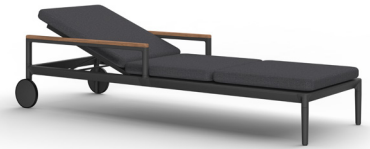

CHESTER

by Mario Ruiz

BATYLINE POOL CHAISE

812811

SPECIFICATIONS

Width:	26 1/2"	67 cm
Depth:	77 1/4"	197 cm
Height:	23"	59 cm
Seat height:	10 1/4"	26 cm

MATERIALS

Frame: Powder coated aluminum.

MEASURES INCH CM	# OF BACK CUSHIONS	COM BACK CUSHIONS INCH CM	# OF SEAT CUSHIONS	COM SEAT CUSHIONS INCH CM	DIAGONAL CLEARANCE	FURNITURE WEIGHT LBS KGS	TOTAL PIECES IN A BOX	BOXED WEIGHT LBS KGS	BOXED WIDTH	BOXED DEPTH	BOXED HEIGHT	CBM
DESCRIPTION					M							
ARM WHEELS POOL CHAISE SKU# 812912	1	3.5	2	3.5	32 1/2 82.5	70 32	1	82 37	28.75 73.03	81.75 207.65	19.25 48.90	0.74 0.74
BATYLINE WHEELS POOL CHAISE SKU# 812811	-	-	-	-	29 73.9	50 23	1	58 26	28.75 73.03	81.75 207.65	12.25 31.12	0.47 0.47
BATYLINE POOL CHAISE SKU# 812801	-	-	-	-	28 1/4 72.1	46 21	1	54 24	28 71.12	78.75 200.03	12.25 31.12	0.44 0.44
LUXE LOUNGE CHAIR SKU# 812302	1	2	1	3	36 94.8	41 19	1	45 20	27.75 74.93	28.75 73.03	28 67.31	0.37 0.37
3 SEATER SOFA SKU# 812502	3	6	3	9	40 3/4 103.4	106 48	1	114 51	97.50 247.65	35 88.90	28.25 71.76	1.58 1.58

COMPLETE COLLECTION

3 Seater sofa

Luxe lounge chair

Arm wheels pool chaise

Batyline pool chaise

Batyline wheels pool chaise

Rectangular dining table

Rectangular coffee table