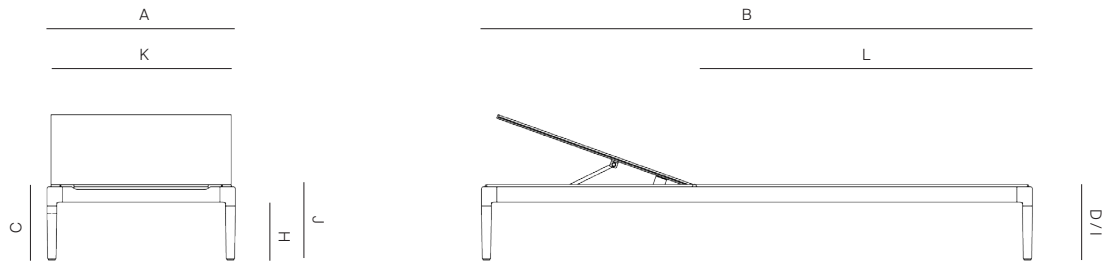

BLACK
-31

WHITE
-32

TAUPE
-33

BATYLINE

DANA O

danaoliving.com

MEASURES INCH CM	OVERALL WIDTH	OVERALL DEPTH	OVERALL HEIGHT WITH CUSHIONS	OVERALL FRAME HEIGHT	ARM HEIGHT	ARM WIDTH	FOOT HEIGHT	SEAT HEIGHT WITH CUSHIONS	FRAME SEAT HEIGHT (FLOOR TO FRAME)	INSIDE SEAT WIDTH	INSIDE SEAT DEPTH
DESCRIPTION	A	B	C	D	F	G	H	I	J	K	L
ARM WHEELS POOL CHAISE SKU# 812912	27 1/4 69.2	80 1/4 203.8	17 3/4 45	17 3/4 45	17 3/4 45	11/2 3.5	8 20.6	13 1/4 33.5	10 1/4 26	23 1/2 60	48 1/4 122.4
BATYLINE WHEELS POOL CHAISE SKU# 812811	27 1/4 69.2	80 1/4 203.8	10 1/4 26	10 1/4 26	- -	- -	8 20.6	10 1/4 26	10 1/4 26	25 1/4 64.3	47 119.2
BATYLINE POOL CHAISE SKU# 812801	26 1/2 67.2	77 1/4 196.5	10 1/4 26	10 1/4 26	- -	- -	8 20.6	10 1/4 26	10 1/4 26	25 1/4 64.3	47 119.2
LUXE LOUNGE CHAIR SKU# 812302	28 1/4 72	27 1/2 70	29 73.8	25 1/4 63.9	25 1/4 63.6	1 1/2 3.5	7 18	16 3/4 40.4	9 1/4 23.4	25 1/2 65	26 1/4 66.5
3 SEATER SOFA SKU# 812502	94 1/2 240.3	32 81.3	29 73.8	25 1/4 63.9	25 1/4 63.9	1 1/2 3.5	7 18	16 3/4 42.3	9 1/4 23.4	91 3/4 233.3	30 3/4 78.1

MEASURES INCH CM	# OF BACK CUSHIONS	COM BACK CUSHIONS INCH CM	# OF SEAT CUSHIONS	COM SEAT CUSHIONS INCH CM	DIAGONAL CLEARANCE	FURNITURE WEIGHT LBS KGS	TOTAL PIECES IN A BOX	BOXED WEIGHT LBS KGS	BOXED WIDTH	BOXED DEPTH	BOXED HEIGHT	CBM
DESCRIPTION					M							
ARM WHEELS POOL CHAISE SKU# 812912	1	3.5	2	3.5	32 1/2 82.5	70 32	1	82 37	28.75 73.03	81.75 207.65	19.25 48.90	0.74 0.74
BATYLINE WHEELS POOL CHAISE SKU# 812811	-	-	-	-	29 73.9	50 23	1	58 26	28.75 73.03	81.75 207.65	12.25 31.12	0.47 0.47
BATYLINE POOL CHAISE SKU# 812801	-	-	-	-	28 1/4 72.1	46 21	1	54 24	28 71.12	78.75 200.03	12.25 31.12	0.44 0.44
LUXE LOUNGE CHAIR SKU# 812302	1	2	1	3	36 94.8	41 19	1	45 20	27.75 74.93	28.75 73.03	28 67.31	0.37 0.37
3 SEATER SOFA SKU# 812502	3	6	3	9	40 3/4 103.4	106 48	1	114 51	97.50 247.65	35 88.90	28.25 71.76	1.58 1.58