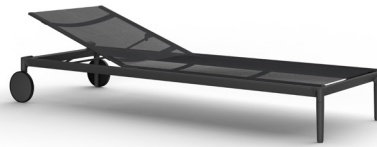

CHESTER

by Mario Ruiz

BATYLINE POOL CHAISE

812811

SPECIFICATIONS

Width:	26 1/2"	67 cm
Depth:	77 1/4"	197 cm
Height:	23"	59 cm
Seat height:	10 1/4"	26 cm

MATERIALS

Frame: Powder coated aluminum.

MEASURES INCH CM	# OF BACK CUSHIONS	COM BACK CUSHIONS INCH CM	# OF SEAT CUSHIONS	COM SEAT CUSHIONS INCH CM	DIAGONAL CLEARANCE	FURNITURE WEIGHT LBS KGS	TOTAL PIECES IN A BOX	BOXED WEIGHT LBS KGS	BOXED WIDTH	BOXED DEPTH	BOXED HEIGHT	CBM
DESCRIPTION					M							
ARM WHEELS POOL CHAISE SKU# 812912	1	3.5	2	3.5	32 1/2 82.5	70 32	1	82 37	28.75 73.03	81.75 207.65	19.25 48.90	0.74 0.74
BATYLINE WHEELS POOL CHAISE SKU# 812811	-	-	-	-	29 73.9	50 23	1	58 26	28.75 73.03	81.75 207.65	12.25 31.12	0.47 0.47
BATYLINE POOL CHAISE SKU# 812801	-	-	-	-	28 1/4 72.1	46 21	1	54 24	28 71.12	78.75 200.03	12.25 31.12	0.44 0.44
LUXE LOUNGE CHAIR SKU# 812302	1	2	1	3	36 94.8	41 19	1	45 20	27.75 74.93	28.75 73.03	28 67.31	0.37 0.37
3 SEATER SOFA SKU# 812502	3	6	3	9	40 3/4 103.4	106 48	1	114 51	97.50 247.65	35 88.90	28.25 71.76	1.58 1.58

COMPLETE COLLECTION

3 Seater sofa

Luxe lounge chair

Arm wheels pool chaise

Batyline pool chaise

Batyline wheels pool chaise

Rectangular dining table

Rectangular coffee table

Square side table