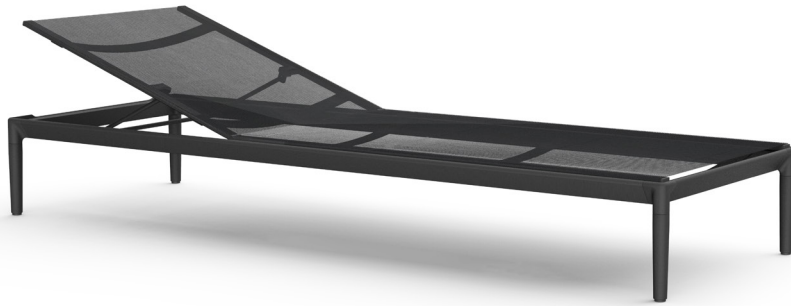

CHESTER

by Mario Ruiz

BATYLINE POOL CHAISE

812811

SPECIFICATIONS

Width:	26 1/2"	67 cm
Depth:	77 1/4"	197 cm
Height:	23"	59 cm
Seat height:	10 1/4"	26 cm

MATERIALS

Frame: Powder coated aluminum.

Accents: Batyline.

Furniture Cover Available.

FINISHES

SPACE GREY
-52

MUSCADE
-51

WHITE
-53

ALUMINUM

SILVER
-30

BLACK
-31

WHITE
-32

TAUPE
-33

BATYLINE

DANA O

danaoliving.com

MEASURES INCH CM	OVERALL WIDTH	OVERALL DEPTH	OVERALL HEIGHT WITH CUSHIONS	OVERALL FRAME HEIGHT	ARM HEIGHT	ARM WIDTH	FOOT HEIGHT	SEAT HEIGHT WITH CUSHIONS	FRAME SEAT HEIGHT (FLOOR TO FRAME)	INSIDE SEAT WIDTH	INSIDE SEAT DEPTH
DESCRIPTION	A	B	C	D	F	G	H	I	J	K	L
ARM WHEELS POOL CHAISE SKU# 812912	27 1/4 69.2	80 1/4 203.8	17 3/4 45	17 3/4 45	17 3/4 45	11/2 3.5	8 20.6	13 1/4 33.5	10 1/4 26	23 1/2 60	48 1/4 122.4
BATYLINE WHEELS POOL CHAISE SKU# 812811	27 1/4 69.2	80 1/4 203.8	10 1/4 26	10 1/4 26	- -	- -	8 20.6	10 1/4 26	10 1/4 26	25 1/4 64.3	47 119.2
BATYLINE POOL CHAISE SKU# 812801	26 1/2 67.2	77 1/4 196.5	10 1/4 26	10 1/4 26	- -	- -	8 20.6	10 1/4 26	10 1/4 26	25 1/4 64.3	47 119.2
LUXE LOUNGE CHAIR SKU# 812302	28 1/4 72	27 1/2 70	29 73.8	25 1/4 63.9	25 1/4 63.6	1 1/2 3.5	7 18	16 3/4 40.4	9 1/4 23.4	25 1/2 65	26 1/4 66.5
3 SEATER SOFA SKU# 812502	94 1/2 240.3	32 81.3	29 73.8	25 1/4 63.9	25 1/4 63.9	1 1/2 3.5	7 18	16 3/4 42.3	9 1/4 23.4	91 3/4 233.3	30 3/4 78.1

COMPLETE COLLECTION

3 Seater sofa

Luxe lounge chair

Arm wheels pool chaise

Batyline pool chaise

Batyline wheels pool chaise

Rectangular dining table

Rectangular coffee table