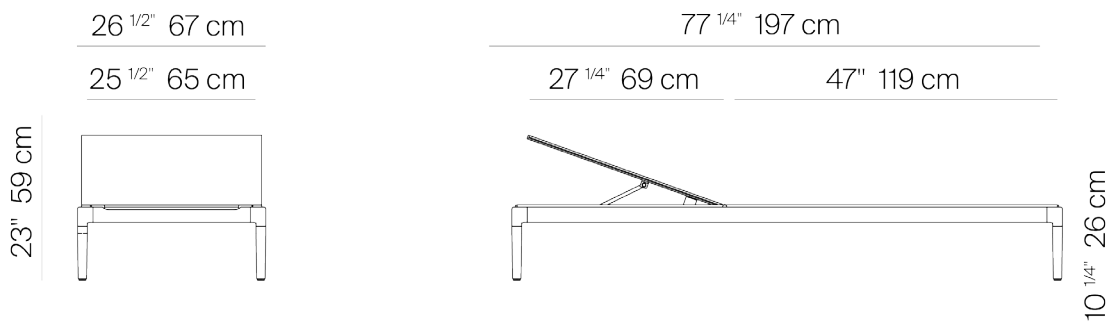

CHESTER

by Mario Ruiz

BATYLINE POOL CHAISE

812811

SPECIFICATIONS

Width:	26 1/2"	67 cm
Depth:	77 1/4"	197 cm
Height:	23"	59 cm
Seat height:	10 1/4"	26 cm

MATERIALS

Frame: Powder coated aluminum.

BLACK
-31

WHITE
-32

TAUPE
-33

BATYLINE

DANA O

danaoliving.com

MEASURES INCH CM	OVERALL WIDTH	OVERALL DEPTH	OVERALL HEIGHT WITH CUSHIONS	OVERALL FRAME HEIGHT	ARM HEIGHT	ARM WIDTH	FOOT HEIGHT	SEAT HEIGHT WITH CUSHIONS	FRAME SEAT HEIGHT (FLOOR TO FRAME)	INSIDE SEAT WIDTH	INSIDE SEAT DEPTH
DESCRIPTION	A	B	C	D	F	G	H	I	J	K	L
ARM WHEELS POOL CHAISE SKU# 812912	27 1/4 69.2	80 1/4 203.8	17 3/4 45	17 3/4 45	17 3/4 45	11/2 3.5	8 20.6	13 1/4 33.5	10 1/4 26	23 1/2 60	48 1/4 122.4
BATYLINE WHEELS POOL CHAISE SKU# 812811	27 1/4 69.2	80 1/4 203.8	10 1/4 26	10 1/4 26	- -	- -	8 20.6	10 1/4 26	10 1/4 26	25 1/4 64.3	47 119.2
BATYLINE POOL CHAISE SKU# 812801	26 1/2 67.2	77 1/4 196.5	10 1/4 26	10 1/4 26	- -	- -	8 20.6	10 1/4 26	10 1/4 26	25 1/4 64.3	47 119.2
LUXE LOUNGE CHAIR SKU# 812302	28 1/4 72	27 1/2 70	29 73.8	25 1/4 63.9	25 1/4 63.6	1 1/2 3.5	7 18	16 3/4 40.4	9 1/4 23.4	25 1/2 65	26 1/4 66.5
3 SEATER SOFA SKU# 812502	94 1/2 240.3	32 81.3	29 73.8	25 1/4 63.9	25 1/4 63.9	1 1/2 3.5	7 18	16 3/4 42.3	9 1/4 23.4	91 3/4 233.3	30 3/4 78.1