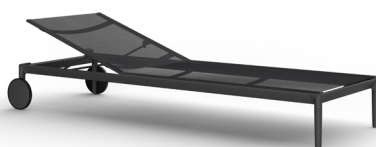

CHESTER

by Mario Ruiz

RECTANGULAR COFFEE TABLE

815104

SPECIFICATIONS

Width:	48"	122 cm
Depth:	33"	84 cm
Height:	12"	30 cm

MATERIALS

Frame: Powder coated aluminum
Table top: Premium Grade Teak Wood
Furniture Cover Available

MEASURES INCH CM	SEAT UP TO (APPROX. 20"W CHAIRS SPACED 2" APART)	DIAGONAL CLEARANCE	OVERALL FURNITURE WEIGHT INCH CM	TOTAL PIECES IN A BOX	BOXED WEIGHT INCH CM	BOXED WIDTH	BOXED DEPTH	BOXED HEIGHT	CBM
DESCRIPTION	M								
RECTANGULAR DINING TABLE SKU# 816202	6 TO 8 6 TO 8	50 126.9	143.30 64.99	1 1	151 68	85.25 216.54	41.25 104.78	31.25 79.38	1.80 1.80
RECTANGULAR COFFEE TABLE SKU# 815104	-	35 1/4 84.9	66.14 30	1 1	70 32	49.25 125.10	34.25 87	13.50 34.29	0.37 0.37
SQUARE SIDE TABLE SKU# 814104	-	36 3/4 93.3	30 15	1 1	35 18	36 91.44	36 91.44	19 48.26	0.40 0.40

COMPLETE COLLECTION

3 Seater sofa

Classic weave lounge chair

Arm wheels pool chaise

Batyline pool chaise

Batyline wheels pool chaise

Rectangular dining table

Rectangular coffee table

Square side table