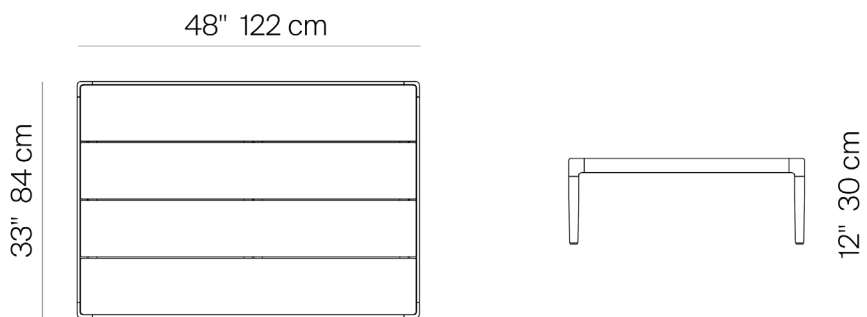

CHESTER

by Mario Ruiz

RECTANGULAR COFFEE TABLE

815104

SPECIFICATIONS

Width:	48"	122 cm
Depth:	33"	84 cm
Height:	12"	30 cm

MATERIALS

Frame: Powder coated aluminum
Table top: Premium Grade Teak Wood
Furniture Cover Available

DANA O

danaoliving.com

RECTANGULAR COFFEE TABLE

815104

MEASURES INCH CM	OVERALL LENGTH	OVERALL WIDTH	OVERALL HEIGHT	SIZE OF BASE	TABLE TOP THICKNESS	APRON TO FLOOR CLEARANCE	SPACE BETWEEN LEGS AT HEAD	SPACE BETWEEN LEGS AT SIDE
DESCRIPTION	A	C	D	F	I	J	K	L
RECTANGULAR DINING TABLE SKU# 816202	84 213.5	40 101.5	30 76.2	83 3/4 213	2 5	28 71.2	36 1/2 93	80 3/4 205
RECTANGULAR COFFEE TABLE SKU# 815104	48 122	33 84	12 30.5	47 3/4 121.5	2 5	10 25.5	30 1/2 77.5	45 1/2 115.5
SQUARE SIDE TABLE SKU# 814104	33 84	33 84	16 40.6	32 3/4 83.5	2 5	14 35.6	30 1/2 77.5	30 1/2 77.5

MEASURES INCH CM	SEAT UP TO (APPROX. 20"W CHAIRS SPACED 2" APART)	DIAGONAL CLEARANCE	OVERALL FURNITURE WEIGHT INCH CM	TOTAL PIECES IN A BOX	BOXED WEIGHT INCH CM	BOXED WIDTH	BOXED DEPTH	BOXED HEIGHT	CBM
DESCRIPTION	M								
RECTANGULAR DINING TABLE SKU# 816202	6 TO 8 6 TO 8	50 126.9	143.30 64.99	1 1	151 68	85.25 216.54	41.25 104.78	31.25 79.38	1.80 1.80
RECTANGULAR COFFEE TABLE SKU# 815104	-	35 1/4 84.9	66.14 30	1 1	70 32	49.25 125.10	34.25 87	13.50 34.29	0.37 0.37
SQUARE SIDE TABLE SKU# 814104	-	36 3/4 93.3	30 15	1 1	35 18	36 91.44	36 91.44	19 48.26	0.40 0.40

Square side table