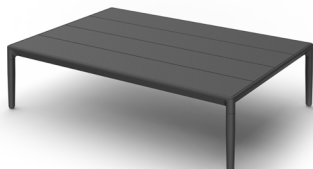

CHESTER

by Mario Ruiz

RECTANGULAR COFFEE TABLE

815104

SPECIFICATIONS

Width:	48"	122 cm
Depth:	33"	84 cm
Height:	12"	30 cm

MATERIALS

Frame: Powder coated aluminum
Table top: Premium Grade Teak Wood
Furniture Cover Available

MEASURES INCH CM	SEAT UP TO (APPROX. 20"W CHAIRS SPACED 2" APART)	DIAGONAL CLEARANCE	OVERALL FURNITURE WEIGHT INCH CM	TOTAL PIECES IN A BOX	BOXED WEIGHT INCH CM	BOXED WIDTH	BOXED DEPTH	BOXED HEIGHT	CBM
DESCRIPTION	M								
RECTANGULAR DINING TABLE SKU# 816202	6 TO 8 6 TO 8	50 126.9	143.30 64.99	1 1	151 68	85.25 216.54	41.25 104.78	31.25 79.38	1.80 1.80
RECTANGULAR COFFEE TABLE SKU# 815104	-	35 1/4 84.9	66.14 30	1 1	70 32	49.25 125.10	34.25 87	13.50 34.29	0.37 0.37
SQUARE SIDE TABLE SKU# 814104	-	36 3/4 93.3	30 15	1 1	35 18	36 91.44	36 91.44	19 48.26	0.40 0.40

COMPLETE COLLECTION

3 Seater sofa

Classic weave lounge chair

Arm wheels pool chaise

Batyline pool chaise

Batyline wheels pool chaise

Rectangular dining table

Rectangular coffee table

Square side table