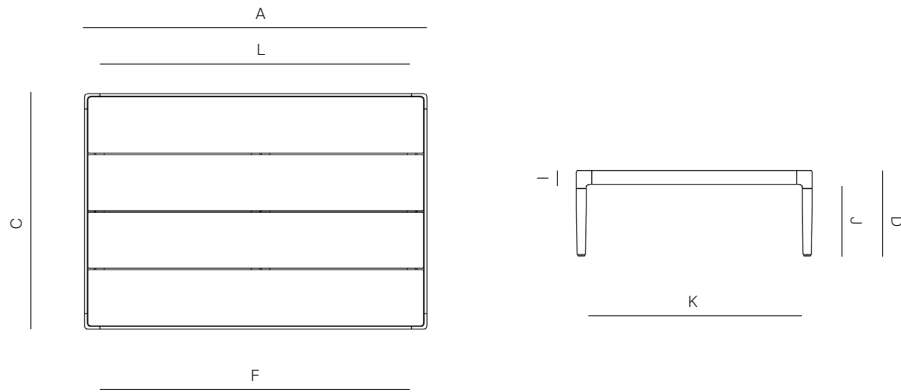

CHESTER

by Mario Ruiz

RECTANGULAR COFFEE TABLE

815104

SPECIFICATIONS

Width:	48"	122 cm
Depth:	33"	84 cm
Height:	12"	30 cm

MATERIALS

Frame: Powder coated aluminum
Table top: Premium Grade Teak Wood
Furniture Cover Available

DANA O

danaoliving.com

RECTANGULAR COFFEE TABLE

815104

MEASURES INCH CM	OVERALL LENGTH	OVERALL WIDTH	OVERALL HEIGHT	SIZE OF BASE	TABLE TOP THICKNESS	APRON TO FLOOR CLEARANCE	SPACE BETWEEN LEGS AT HEAD	SPACE BETWEEN LEGS AT SIDE
DESCRIPTION	A	C	D	F	I	J	K	L
RECTANGULAR DINING TABLE SKU# 816202	84 213.5	40 101.5	30 76.2	83 3/4 213	2 5	28 71.2	36 1/2 93	80 3/4 205
RECTANGULAR COFFEE TABLE SKU# 815104	48 122	33 84	12 30.5	47 3/4 121.5	2 5	10 25.5	30 1/2 77.5	45 1/2 115.5
SQUARE SIDE TABLE SKU# 814104	33 84	33 84	16 40.6	32 3/4 83.5	2 5	14 35.6	30 1/2 77.5	30 1/2 77.5

MEASURES INCH CM	SEAT UP TO (APPROX. 20"W CHAIRS SPACED 2" APART)	DIAGONAL CLEARANCE	OVERALL FURNITURE WEIGHT INCH CM	TOTAL PIECES IN A BOX	BOXED WEIGHT INCH CM	BOXED WIDTH	BOXED DEPTH	BOXED HEIGHT	CBM
DESCRIPTION	M								
RECTANGULAR DINING TABLE SKU# 816202	6 TO 8 6 TO 8	50 126.9	143.30 64.99	1 1	151 68	85.25 216.54	41.25 104.78	31.25 79.38	1.80 1.80
RECTANGULAR COFFEE TABLE SKU# 815104	-	35 1/4 84.9	66.14 30	1 1	70 32	49.25 125.10	34.25 87	13.50 34.29	0.37 0.37
SQUARE SIDE TABLE SKU# 814104	-	36 3/4 93.3	30 15	1 1	35 18	36 91.44	36 91.44	19 48.26	0.40 0.40

Square side table