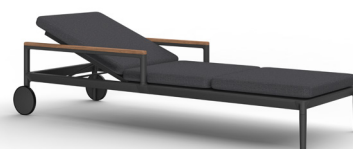

MEASURES INCH CM	# OF BACK CUSHIONS	COM BACK CUSHIONS INCH CM	# OF SEAT CUSHIONS	COM SEAT CUSHIONS INCH CM	DIAGONAL CLEARANCE	FURNITURE WEIGHT LBS KGS	TOTAL PIECES IN A BOX	BOXED WEIGHT LBS KGS	BOXED WIDTH	BOXED DEPTH	BOXED HEIGHT	CBM
DESCRIPTION					M							
ARM WHEELS POOL CHAISE SKU# 812912	1	3.5	2	3.5	32 1/2 82.5	70 32	1	82 37	28.75 73.03	81.75 207.65	19.25 48.90	0.74 0.74
BATYLINE WHEELS POOL CHAISE SKU# 812811	-	-	-	-	29 73.9	50 23	1	58 26	28.75 73.03	81.75 207.65	12.25 31.12	0.47 0.47
BATYLINE POOL CHAISE SKU# 812801	-	-	-	-	28 1/4 72.1	46 21	1	54 24	28 71.12	78.75 200.03	12.25 31.12	0.44 0.44
CLASSIC WEAVE LOUNGE CHAIR SKU# 812401	1	2	1	3	36 91.4	41 19	1	45 20	27.75 70.49	28.75 73.03	28 71.12	0.37 0.37
3 SEATER SOFA SKU# 812502	3	6	3	9	40 3/4 103.4	106 48	1	114 51	97.50 247.65	35 88.90	28.25 71.76	1.58 1.58

COMPLETE COLLECTION

3 Seater sofa

Classic weave lounge chair

Arm wheels pool chaise

Batyline pool chaise

Batyline wheels pool chaise

Rectangular dining table

Rectangular coffee table