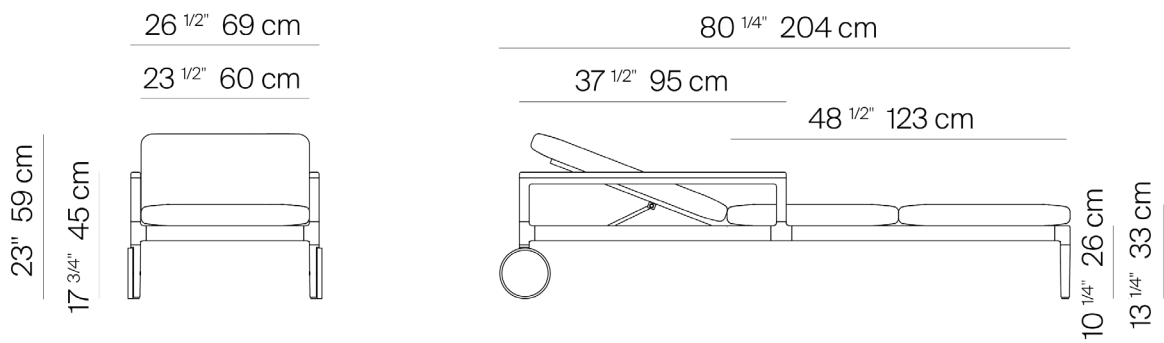

CHESTER

by Mario Ruiz

ARM WHEELS POOL CHAISE

812912

SPECIFICATIONS

Width: 26 1/2" 69 cm
Depth: 80 1/4" 204 cm
Height: 23" 59 cm
Seat height: 13 1/4" 33 cm

COM: 7 Yds

COM based on 54" wide no repeat fabric.

GREY
-22

ROPE

TEAK

ROPE

DANA O

danaoliving.com

MEASURES INCH CM	OVERALL WIDTH	OVERALL DEPTH	OVERALL HEIGHT WITH CUSHIONS	OVERALL FRAME HEIGHT	ARM HEIGHT	ARM WIDTH	FOOT HEIGHT	SEAT HEIGHT WITH CUSHIONS	FRAME SEAT HEIGHT (FLOOR TO FRAME)	INSIDE SEAT WIDTH	INSIDE SEAT DEPTH
DESCRIPTION	A	B	C	D	F	G	H	I	J	K	L
ARM WHEELS POOL CHAISE SKU# 812912	27 1/4 69.2	80 1/4 203.8	17 3/4 45	17 3/4 45	17 3/4 45	11/2 3.5	8 20.6	13 1/4 33.5	10 1/4 26	23 1/2 60	48 1/4 122.4
BATYLINE WHEELS POOL CHAISE SKU# 812811	27 1/4 69.2	80 1/4 203.8	10 1/4 26	10 1/4 26	- -	- -	8 20.6	10 1/4 26	10 1/4 26	25 1/4 64.3	47 119.2
BATYLINE POOL CHAISE SKU# 812801	26 1/2 67.2	77 1/4 196.5	10 1/4 26	10 1/4 26	- -	- -	8 20.6	10 1/4 26	10 1/4 26	25 1/4 64.3	47 119.2
CLASSIC WEAVE LOUNGE CHAIR SKU# 812401	25 3/4 63	25 3/4 65.6	29 73.8	25 63.6	25 63.6	11/2 3.5	9 3/4 25	16 40.4	12 30.4	22 56	24 1/4 61.5
3 SEATER SOFA SKU# 812502	94 1/2 240.3	32 81.3	29 73.8	25 1/4 63.9	25 1/4 63.9	11/2 3.5	7 18	16 3/4 42.3	9 1/4 23.4	91 3/4 233.3	30 3/4 78.1