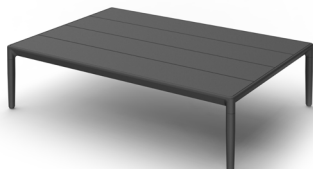

MEASURES INCH CM	# OF BACK CUSHIONS	COM BACK CUSHIONS INCH CM	# OF SEAT CUSHIONS	COM SEAT CUSHIONS INCH CM	DIAGONAL CLEARANCE	FURNITURE WEIGHT LBS KGS	TOTAL PIECES IN A BOX	BOXED WEIGHT LBS KGS	BOXED WIDTH	BOXED DEPTH	BOXED HEIGHT	CBM
DESCRIPTION					M							
ARM WHEELS POOL CHAISE SKU# 812912	1	3.5	2	3.5	32 1/2 82.5	70 32	1	82 37	28.75 73.03	81.75 207.65	19.25 48.90	0.74 0.74
BATYLINE WHEELS POOL CHAISE SKU# 812811	-	-	-	-	29 73.9	50 23	1	58 26	28.75 73.03	81.75 207.65	12.25 31.12	0.47 0.47
BATYLINE POOL CHAISE SKU# 812801	-	-	-	-	28 1/4 72.1	46 21	1	54 24	28 71.12	78.75 200.03	12.25 31.12	0.44 0.44
CLASSIC WEAVE LOUNGE CHAIR SKU# 812401	1	2	1	3	36 91.4	41 19	1	45 20	27.75 70.49	28.75 73.03	28 71.12	0.37 0.37
3 SEATER SOFA SKU# 812502	3	6	3	9	40 3/4 103.4	106 48	1	114 51	97.50 247.65	35 88.90	28.25 71.76	1.58 1.58

COMPLETE COLLECTION

3 Seater sofa

Classic weave lounge chair

Arm wheels pool chaise

Batyline pool chaise

Batyline wheels pool chaise

Rectangular dining table

Rectangular coffee table

Square side table

_Grade A Fabric:

_Grade B Fabric:

*** Quick ship fabrics