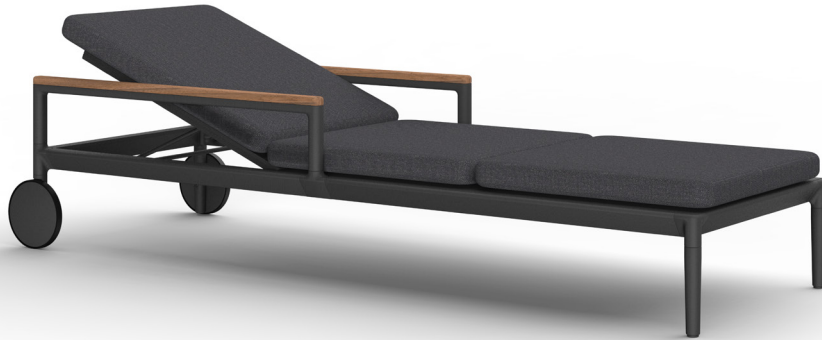

CHESTER

by Mario Ruiz

ARM WHEELS POOL CHAISE

812912

SPECIFICATIONS

Width: 26 1/2" 69 cm
Depth: 80 1/4" 204 cm
Height: 23" 59 cm
Seat height: 13 1/4" 33 cm

COM: 7 Yds

COM based on 54" wide no repeat fabric.

MATERIALS

Frame: Powder coated aluminum.

Accents: Premium Grade Teak Wood.

Cushion Foam: Made of flow-through foam with Dacron wrap.

Cushion Fabric: COM/Outdoor Canvas Grade A / Luxury Grade B Fabric options.

GREY
-22

ROPE

TEAK

ROPE

DANA O

danaoliving.com

MEASURES INCH CM	OVERALL WIDTH	OVERALL DEPTH	OVERALL HEIGHT WITH CUSHIONS	OVERALL FRAME HEIGHT	ARM HEIGHT	ARM WIDTH	FOOT HEIGHT	SEAT HEIGHT WITH CUSHIONS	FRAME SEAT HEIGHT (FLOOR TO FRAME)	INSIDE SEAT WIDTH	INSIDE SEAT DEPTH
DESCRIPTION	A	B	C	D	F	G	H	I	J	K	L
ARM WHEELS POOL CHAISE SKU# 812912	27 1/4 69.2	80 1/4 203.8	17 3/4 45	17 3/4 45	17 3/4 45	11/2 3.5	8 20.6	13 1/4 33.5	10 1/4 26	23 1/2 60	48 1/4 122.4
BATYLINE WHEELS POOL CHAISE SKU# 812811	27 1/4 69.2	80 1/4 203.8	10 1/4 26	10 1/4 26	- -	- -	8 20.6	10 1/4 26	10 1/4 26	25 1/4 64.3	47 119.2
BATYLINE POOL CHAISE SKU# 812801	26 1/2 67.2	77 1/4 196.5	10 1/4 26	10 1/4 26	- -	- -	8 20.6	10 1/4 26	10 1/4 26	25 1/4 64.3	47 119.2
CLASSIC WEAVE LOUNGE CHAIR SKU# 812401	25 3/4 63	25 3/4 65.6	29 73.8	25 63.6	25 63.6	11/2 3.5	9 3/4 25	16 40.4	12 30.4	22 56	24 1/4 61.5
3 SEATER SOFA SKU# 812502	94 1/2 240.3	32 81.3	29 73.8	25 1/4 63.9	25 1/4 63.9	11/2 3.5	7 18	16 3/4 42.3	9 1/4 23.4	91 3/4 233.3	30 3/4 78.1

COMPLETE COLLECTION

3 Seater sofa

Classic weave lounge chair

Arm wheels pool chaise

Batyline pool chaise

Batyline wheels pool chaise

Rectangular dining table

Rectangular coffee table