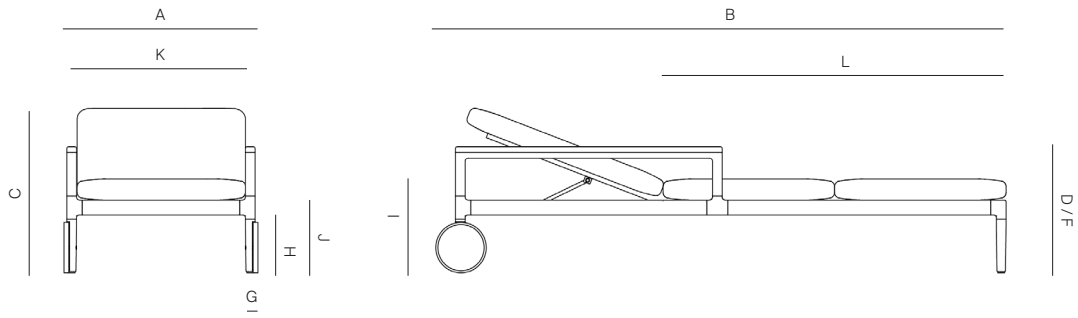

GREY
-22

ROPE

TEAK

ROPE

DANA O

danaoliving.com

MEASURES INCH CM	OVERALL WIDTH	OVERALL DEPTH	OVERALL HEIGHT WITH CUSHIONS	OVERALL FRAME HEIGHT	ARM HEIGHT	ARM WIDTH	FOOT HEIGHT	SEAT HEIGHT WITH CUSHIONS	FRAME SEAT HEIGHT (FLOOR TO FRAME)	INSIDE SEAT WIDTH	INSIDE SEAT DEPTH
DESCRIPTION	A	B	C	D	F	G	H	I	J	K	L
ARM WHEELS POOL CHAISE SKU# 812912	27 1/4 69.2	80 1/4 203.8	17 3/4 45	17 3/4 45	17 3/4 45	11/2 3.5	8 20.6	13 1/4 33.5	10 1/4 26	23 1/2 60	48 1/4 122.4
BATYLINE WHEELS POOL CHAISE SKU# 812811	27 1/4 69.2	80 1/4 203.8	10 1/4 26	10 1/4 26	- -	- -	8 20.6	10 1/4 26	10 1/4 26	25 1/4 64.3	47 119.2
BATYLINE POOL CHAISE SKU# 812801	26 1/2 67.2	77 1/4 196.5	10 1/4 26	10 1/4 26	- -	- -	8 20.6	10 1/4 26	10 1/4 26	25 1/4 64.3	47 119.2
CLASSIC WEAVE LOUNGE CHAIR SKU# 812401	25 3/4 63	25 3/4 65.6	29 73.8	25 63.6	25 63.6	11/2 3.5	9 3/4 25	16 40.4	12 30.4	22 56	24 1/4 61.5
3 SEATER SOFA SKU# 812502	94 1/2 240.3	32 81.3	29 73.8	25 1/4 63.9	25 1/4 63.9	11/2 3.5	7 18	16 3/4 42.3	9 1/4 23.4	91 3/4 233.3	30 3/4 78.1

MEASURES INCH CM	# OF BACK CUSHIONS	COM BACK CUSHIONS INCH CM	# OF SEAT CUSHIONS	COM SEAT CUSHIONS INCH CM	DIAGONAL CLEARANCE	FURNITURE WEIGHT LBS KGS	TOTAL PIECES IN A BOX	BOXED WEIGHT LBS KGS	BOXED WIDTH	BOXED DEPTH	BOXED HEIGHT	CBM
DESCRIPTION					M							
ARM WHEELS POOL CHAISE SKU# 812912	1	3.5	2	3.5	32 1/2 82.5	70 32	1	82 37	28.75 73.03	81.75 207.65	19.25 48.90	0.74 0.74
BATYLINE WHEELS POOL CHAISE SKU# 812811	-	-	-	-	29 73.9	50 23	1	58 26	28.75 73.03	81.75 207.65	12.25 31.12	0.47 0.47
BATYLINE POOL CHAISE SKU# 812801	-	-	-	-	28 1/4 72.1	46 21	1	54 24	28 71.12	78.75 200.03	12.25 31.12	0.44 0.44
CLASSIC WEAVE LOUNGE CHAIR SKU# 812401	1	2	1	3	36 91.4	41 19	1	45 20	27.75 70.49	28.75 73.03	28 71.12	0.37 0.37
3 SEATER SOFA SKU# 812502	3	6	3	9	40 3/4 103.4	106 48	1	114 51	97.50 247.65	35 88.90	28.25 71.76	1.58 1.58