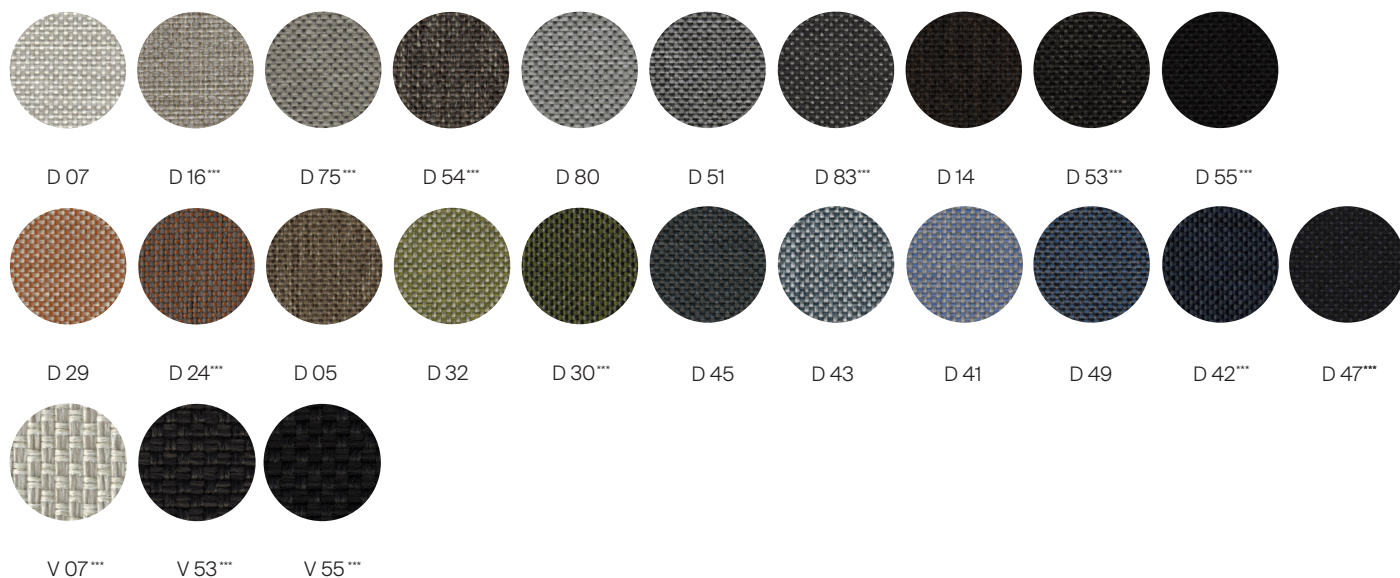

(Reference Fabric Specification Sheet)

Furniture Cover Available.

FINISHES

SPACE GREY
-52

MUSCADE
-51

WHITE
-53

ALUMINUM

NATURAL
-20

Square side table

_Grade A Fabric:

_Grade B Fabric:

*** Quick ship fabrics