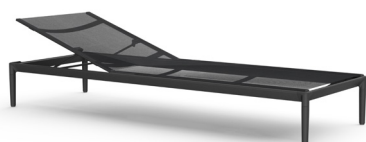

MATERIALS

Frame: Powder coated aluminum.

Accents: Premium Grade Teak Wood.

Cushion Foam: Made of flow-through foam with Dacron wrap.

Cushion Fabric: COM/Outdoor Canvas Grade A / Luxury Grade B Fabric options.

MEASURES INCH CM	# OF BACK CUSHIONS	COM BACK CUSHIONS INCH CM	# OF SEAT CUSHIONS	COM SEAT CUSHIONS INCH CM	DIAGONAL CLEARANCE	FURNITURE WEIGHT LBS KGS	TOTAL PIECES IN A BOX	BOXED WEIGHT LBS KGS	BOXED WIDTH	BOXED DEPTH	BOXED HEIGHT	CBM
DESCRIPTION					M							
ARM WHEELS POOL CHAISE SKU# 812912	1	3.5	2	3.5	32 1/2 82.5	70 32	1	82 37	28.75 73.03	81.75 207.65	19.25 48.90	0.74 0.74
BATYLINE WHEELS POOL CHAISE SKU# 812811	-	-	-	-	29 73.9	50 23	1	58 26	28.75 73.03	81.75 207.65	12.25 31.12	0.47 0.47
BATYLINE POOL CHAISE SKU# 812801	-	-	-	-	28 1/4 72.1	46 21	1	54 24	28 71.12	78.75 200.03	12.25 31.12	0.44 0.44
CLASSIC WEAVE LOUNGE CHAIR SKU# 812401	1	2	1	3	36 91.4	41 19	1	45 20	27.75 70.49	28.75 73.03	28 71.12	0.37 0.37
3 SEATER SOFA SKU# 812502	3	6	3	9	40 3/4 103.4	106 48	1	114 51	97.50 247.65	35 88.90	28.25 71.76	1.58 1.58

COMPLETE COLLECTION

3 Seater sofa

Classic weave lounge chair

Arm wheels pool chaise

Batyline pool chaise

Batyline wheels pool chaise

Rectangular dining table

Rectangular coffee table

Square side table

_Grade A Fabric:

_Grade B Fabric:

*** Quick ship fabrics