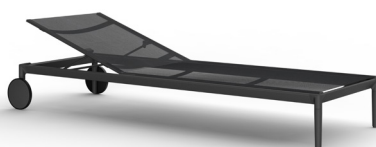

MEASURES INCH CM	# OF BACK CUSHIONS	COM BACK CUSHIONS INCH CM	# OF SEAT CUSHIONS	COM SEAT CUSHIONS INCH CM	DIAGONAL CLEARANCE	FURNITURE WEIGHT LBS KGS	TOTAL PIECES IN A BOX	BOXED WEIGHT LBS KGS	BOXED WIDTH	BOXED DEPTH	BOXED HEIGHT	CBM
DESCRIPTION					M							
ARM WHEELS POOL CHAISE SKU# 812912	1	3.5	2	3.5	32 1/2 82.5	70 32	1	82 37	28.75 73.03	81.75 207.65	19.25 48.90	0.74 0.74
BATYLINE WHEELS POOL CHAISE SKU# 812811	-	-	-	-	29 73.9	50 23	1	58 26	28.75 73.03	81.75 207.65	12.25 31.12	0.47 0.47
BATYLINE POOL CHAISE SKU# 812801	-	-	-	-	28 1/4 72.1	46 21	1	54 24	28 71.12	78.75 200.03	12.25 31.12	0.44 0.44
CLASSIC WEAVE LOUNGE CHAIR SKU# 812401	1	2	1	3	36 91.4	41 19	1	45 20	27.75 70.49	28.75 73.03	28 71.12	0.37 0.37
3 SEATER SOFA SKU# 812502	3	6	3	9	40 3/4 103.4	106 48	1	114 51	97.50 247.65	35 88.90	28.25 71.76	1.58 1.58

COMPLETE COLLECTION

3 Seater sofa

Classic weave lounge chair

Arm wheels pool chaise

Batyline pool chaise

Batyline wheels pool chaise

Rectangular dining table

Rectangular coffee table

Square side table

_Grade A Fabric:

_Grade B Fabric:

*** Quick ship fabrics