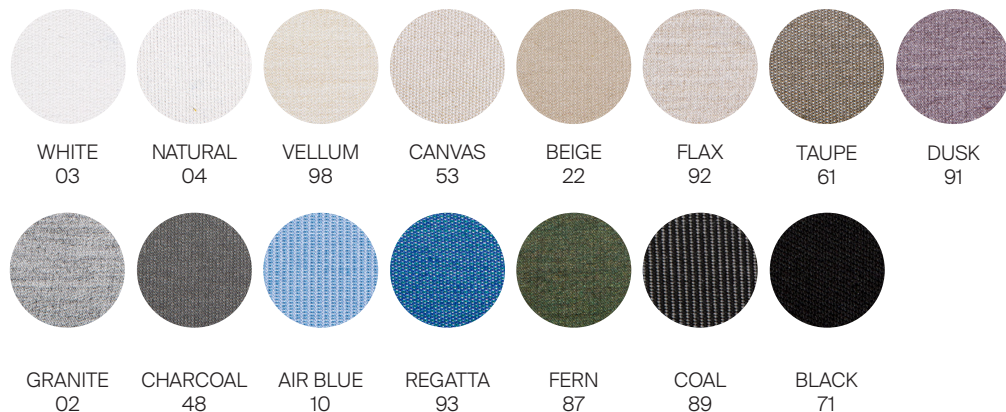

(Reference Fabric Specification Sheet)

Furniture Cover Available.

FINISHES

SPACE GREY
-52

MUSCADE
-51

WHITE
-53

ALUMINUM

NATURAL
-20

Square side table

_Grade A Fabric:

_Grade B Fabric:

*** Quick ship fabrics