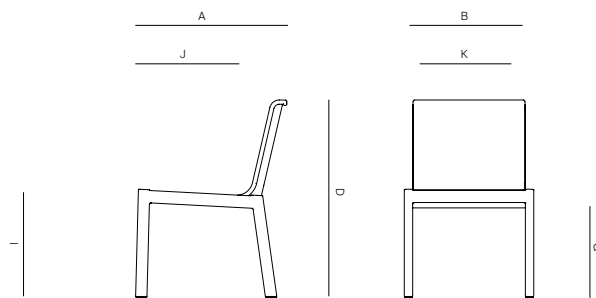

## SPECIFICATIONS

Width:	23"	58.4 cm
Depth:	24 1/4"	61.4 cm
Height:	32 1/4"	81.9 cm
Seat height:	17"	43.4cm

# DANAO

danaoliving.com

MEASURES INCH CM	OVERALL WIDTH	OVERALL DEPTH	OVERALL HEIGHT WITH CUSHIONS	OVERALL FRAME HEIGHT	ARM HEIGHT	ARM WIDTH	FOOT HEIGHT	SEAT HEIGHT WITH CUSHIONS	FRAME SEAT HEIGHT (FLOOR TO FRAME)	INSIDE SEAT WIDTH	INSIDE SEAT DEPTH
DESCRIPTION	A	B	C	D	E	F	G	H	I	J	K
DINING SIDE CHAIR STACKABLE	23	24 1/4	-	32 1/4	-	-	14 1/4	-	30 3/4	17 1/4	18
SKU# 075.2201	58.4	61.4	-	81.9	-	-	36.2	-	77.9	43.5	45.6