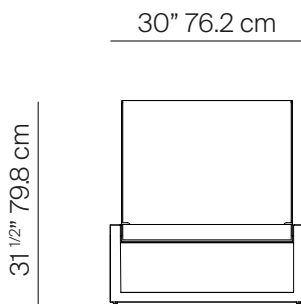

## SPECIFICATIONS

Width:	83 3/4"	212.7 cm
Depth:	30"	76.2 cm
Height:	31 1/2"	79.8 cm
Seat height:	12 1/4"	31.4 cm

# DANA O

danaoliving.com

MEASURES INCH CM	OVERALL WIDTH	OVERALL DEPTH	OVERALL HEIGHT WITH CUSHIONS	OVERALL FRAME HEIGHT	ARM HEIGHT	ARM WIDTH	FOOT HEIGHT	SEAT HEIGHT WITH CUSHIONS	FRAME SEAT HEIGHT (FLOOR TO FRAME)	INSIDE SEAT WIDTH	INSIDE SEAT DEPTH
DESCRIPTION	A	B	C	D	E	F	G	H	I	J	K
BEACH CHAISE STACKABLE	83 3/4	30 1/4	-	31 1/2	-	-	9 1/2	-	12 1/4	27	49 1/2
SKU# 872905	213	76.6	-	80	-	-	24.2	-	31.4	68.6	125.7

MEASURES INCH CM	# OF BACK CUSHIONS	# OF SEAT CUSHIONS	COM YARDS METERS	DIAGONAL CLEARANCE	FURNITURE WEIGHT LBS KGS	TOTAL PIECES IN A BOX	BOXED WEIGHT LBS KGS	CUBE
DESCRIPTION								
BEACH CHAISE STACKABLE	-	-	-	37 3/4	33	1	132	19
SKU# 872905	-	-	-	95.8	15	1	60	