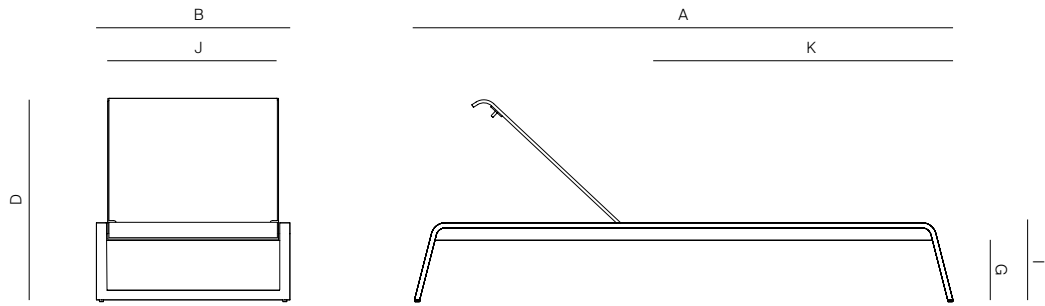

## SPECIFICATIONS

Width:	83 3/4"	212.7 cm
Depth:	30"	76.2 cm
Height:	31 1/2"	79.8 cm
Seat height:	12 1/4"	31.4 cm

# DANA O

danaoliving.com

MEASURES INCH CM	OVERALL WIDTH	OVERALL DEPTH	OVERALL HEIGHT WITH CUSHIONS	OVERALL FRAME HEIGHT	ARM HEIGHT	ARM WIDTH	FOOT HEIGHT	SEAT HEIGHT WITH CUSHIONS	FRAME SEAT HEIGHT (FLOOR TO FRAME)	INSIDE SEAT WIDTH	INSIDE SEAT DEPTH
DESCRIPTION	A	B	C	D	E	F	G	H	I	J	K
BEACH CHAISE STACKABLE	83 3/4	30 1/4	-	31 1/2	-	-	9 1/2	-	12 1/4	27	49 1/2
SKU# 872905	213	76.6	-	80	-	-	24.2	-	31.4	68.6	125.7