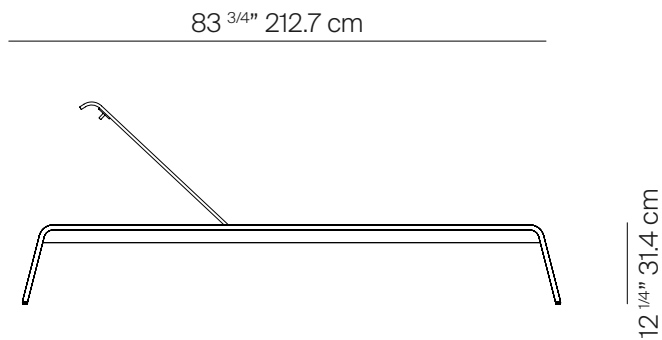

## SPECIFICATIONS

Width:	83 3/4"	212.7 cm
Depth:	30"	76.2 cm
Height:	31 1/2"	79.8 cm
Seat height:	12 1/4"	31.4 cm

# DANA O

danaoliving.com

MEASURES INCH CM	OVERALL WIDTH	OVERALL DEPTH	OVERALL HEIGHT WITH CUSHIONS	OVERALL FRAME HEIGHT	ARM HEIGHT	ARM WIDTH	FOOT HEIGHT	SEAT HEIGHT WITH CUSHIONS	FRAME SEAT HEIGHT (FLOOR TO FRAME)	INSIDE SEAT WIDTH	INSIDE SEAT DEPTH
DESCRIPTION	A	B	C	D	E	F	G	H	I	J	K
BEACH CHAISE STACKABLE	83 3/4	30 1/4	-	31 1/2	-	-	9 1/2	-	12 1/4	27	49 1/2
SKU# 872905	213	76.6	-	80	-	-	24.2	-	31.4	68.6	125.7

MEASURES INCH CM	# OF BACK CUSHIONS	# OF SEAT CUSHIONS	COM YARDS METERS	DIAGONAL CLEARANCE	FURNITURE WEIGHT LBS KGS	TOTAL PIECES IN A BOX	BOXED WEIGHT LBS KGS	CUBE
DESCRIPTION								
BEACH CHAISE STACKABLE	-	-	-	37 3/4	33	1	132	19
SKU# 872905	-	-	-	95.8	15	1	60	