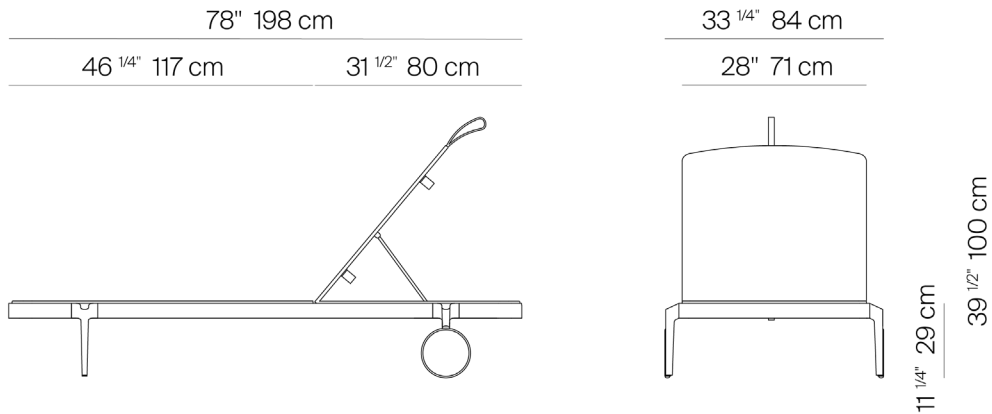

## SPECIFICATIONS

Width:	78"	198 cm
Depth:	33"	84 cm
Height:	35 1/4"	89 cm
Seat height:	11 1/2"	29 cm

# DANAO

[danaoliving.com](http://danaoliving.com)

CHAISE

222911

MEASURES INCH CM	OVERALL WIDTH	OVERALL DEPTH	OVERALL HEIGHT WITH CUSHIONS	OVERALL FRAME HEIGHT	FOOT HEIGHT	SEAT HEIGHT WITH CUSHIONS	SEAT HEIGHT (FLOOR TO FRAME)	INSIDE SEAT WIDTH	INSIDE SEAT DEPTH	# OF BACK CUSHIONS
DESCRIPTION	A	B	C	D	H	I	J	K	L	
CHAISE	78	33	35 1/4	11 1/2	8 3/4	11 1/2	11 1/2	29	46	1
SKU# 222911	198	83.8	89.4	29	22.2	29	29	73.7	198	1

MEASURES INCH CM	COM BACK CUSHIONS YARDS METERS	# OF SEAT CUSHIONS	COM SEAT CUSHIONS YARDS METERS	DIAGONAL CLEARANCE	FURNITURE WEIGHT LBS KGS	TOTAL PIECES IN A BOX	BOXED WEIGHT LBS KGS	BOXED WIDTH	BOXED DEPTH	BOXED HEIGHT	CBM
DESCRIPTION				M							
CHAISE	-	1	-	35	57	1	83	81.00	36.00	14.50	0.69
SKU# 222911	-	1	-	89	25	1	37	205.74	91.44	36.83	0.69