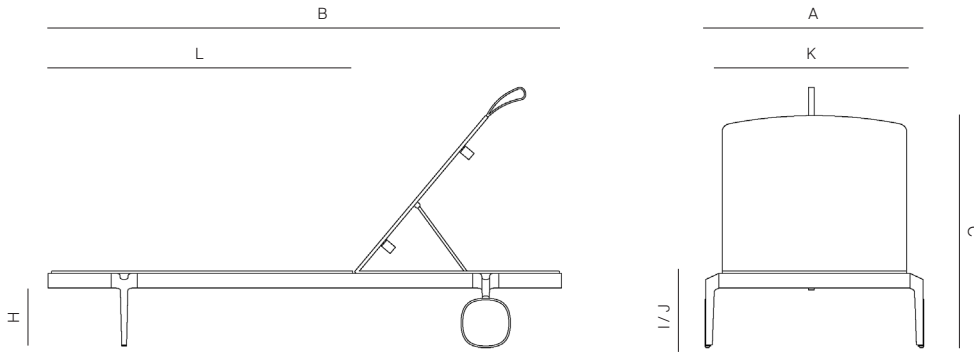

## SPECIFICATIONS

Width:	78"	198 cm
Depth:	33"	84 cm
Height:	35 1/4"	89 cm
Seat height:	11 1/2"	29 cm

## ALUMINUM

SILVER  
-30

BLACK  
-31

WHITE  
-32

TAUPE  
-33

# DANAO

[danaoliving.com](http://danaoliving.com)

CHAISE

222911

MEASURES INCH CM	OVERALL WIDTH	OVERALL DEPTH	OVERALL HEIGHT WITH CUSHIONS	OVERALL FRAME HEIGHT	FOOT HEIGHT	SEAT HEIGHT WITH CUSHIONS	SEAT HEIGHT (FLOOR TO FRAME)	INSIDE SEAT WIDTH	INSIDE SEAT DEPTH	# OF BACK CUSHIONS
DESCRIPTION	A	B	C	D	H	I	J	K	L	
CHAISE	78	33	35 1/4	11 1/2	8 3/4	11 1/2	11 1/2	29	46	1
SKU# 222911	198	83.8	89.4	29	22.2	29	29	73.7	198	1