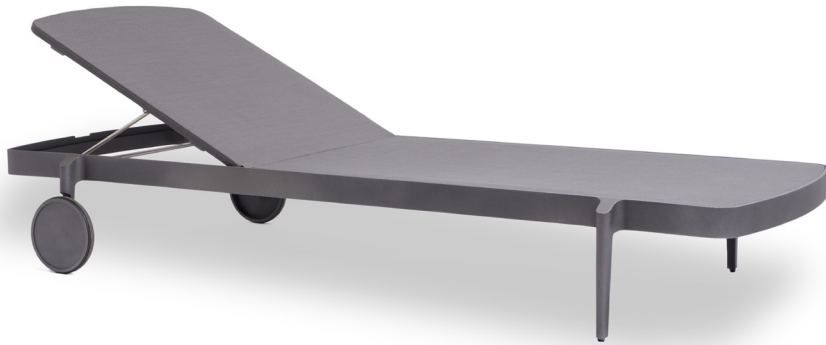

# 356

by Colin Nourie

The 356 Collection is made of powder coated 6063 aluminum frame.

CHAISE

222911

## SPECIFICATIONS

Width:	78"	198 cm
Depth:	33"	84 cm
Height:	35 1/4"	89 cm
Seat height:	11 1/2"	29 cm

## MATERIALS

Frame: Powder coated aluminum.

Accents: Batyline.

Furniture Cover Available.