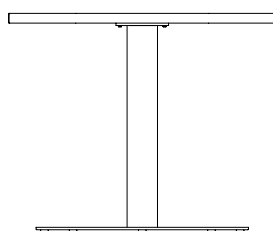

GREENWICH

by Mario Ruiz

836311

SQ CAFÉ TABLE PEDESTAL BASE TEAK 31.5"

31 1/2" 80 cm

31 1/2" 80 cm

27" 69 cm

28 1/4" 71.7 cm

SPECIFICATIONS

Width:	31 1/2"	79 cm
Depth:	31 1/2"	79 cm
Height:	28 1/4"	72 cm

MATERIALS

Frame: Powder coated aluminum.

Accents: Premium grade teak wood.

Furniture Cover Available.

FINISHES

SPACE GREY
-52

MOQ APPLIED ON CERTAIN FINISHES

DANAO

danaoliving.com

MEASURES INCH CM	OVERALL LENGTH	OVERALL WIDTH	OVERALL HEIGHT	DIAMETER	SIZE OF BASE	TABLE TOP THICKNESS	APRON TO FLOOR CLEARANCE	SPACE BETWEEN LEGS AT HEAD	SPACE BETWEEN LEGS AT SIDE
DESCRIPTION	A	B	C	D	E	F	G	H	I
SQ CAFE TABLE PEDESTAL BASE TEAK 31.5"	31 1/2	31 1/2	28 1/4	-	21 3/4	1.5	27	-	-
SKU# 836311	80	80	71.48	-	55.2	3.2	68.6	-	-

MEASURES INCH CM	SEAT UP TO	DIAGONAL CLEARANCE	OVERALL FURNITURE WEIGHT LBS KGS	TOTAL PIECES IN A BOX	BOXED WEIGHT LBS KGS	CUBE
DESCRIPTION	J					
SQ CAFE TABLE PEDESTAL BASE TEAK 31.5"	49		62	1	81	16.1
SKU# 836311	124.6		28	1	37	