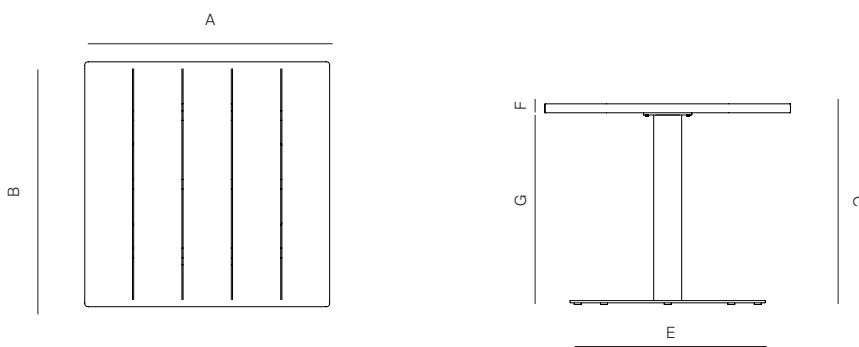

SPECIFICATIONS

Width:	31 1/2"	79 cm
Depth:	31 1/2"	79 cm
Height:	28 1/4"	72 cm

MATERIALS

Frame: Powder coated aluminum.

Accents: Premium grade teak wood.

Furniture Cover Available.

FINISHES

SPACE GREY
-52

MOQ APPLIED ON CERTAIN FINISHES

DANAO

danaoliving.com

MEASURES INCH CM	OVERALL LENGTH	OVERALL WIDTH	OVERALL HEIGHT	DIAMETER	SIZE OF BASE	TABLE TOP THICKNESS	APRON TO FLOOR CLEARANCE	SPACE BETWEEN LEGS AT HEAD	SPACE BETWEEN LEGS AT SIDE
DESCRIPTION	A	B	C	D	E	F	G	H	I
SQ CAFE TABLE PEDESTAL BASE TEAK 31.5"	31 1/2	31 1/2	28 1/4	-	21 3/4	1.5	27	-	-
SKU# 836311	80	80	71.48	-	55.2	3.2	68.6	-	-