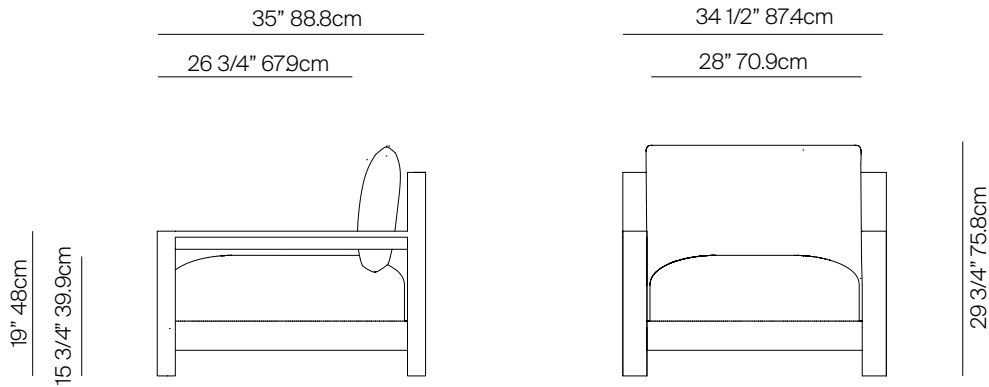

CABO

by Valerio Sommella & Simone Bonanni

LOUNGE CHAIR

0652.301

SPECIFICATIONS

Width:	34 1/2"	87.4 cm
Depth:	35"	88.8 cm
Height:	29 3/4"	75.8 cm
Seat height:	7 1/4"	17.1 cm
Seat height *with optional cushion	15 3/4"	39.9 cm

COM: 3.5

COM based on 54" wide no repeat fabric.

MATERIALS

Frame: Premium grade teak wood.

Furniture cover available.

FINISHES

NATURAL
-20

TEAK

THROW PILLOWS SOLD SEPARATELY

DANA O

danaoliving.com

LOUNGE CHAIR

0652.301

MEASURES INCH CM	OVERALL WIDTH	OVERALL DEPTH	OVERALL HEIGHT WITH CUSHIONS	OVERALL FRAME HEIGHT	ARM HEIGHT	ARM WIDTH	FOOT HEIGHT	SEAT HEIGHT WITH CUSHIONS	FRAME SEAT HEIGHT (FLOOR TO FRAME)	INSIDE SEAT WIDTH	INSIDE SEAT DEPTH
DESCRIPTION	A	B	C	D	E	F	G	H	I	J	K
LOUNGE CHAIR	34 1/2	35	29 3/4	26 1/2	19	3	3 1/4	15 3/4	7 1/4	28	26 3/4
SKU# 0652.301	87.4	88.8	75.8	67.5	48	7.7	8.5	39.9	18.1	70.9	67.9

MEASURES INCH CM	# OF BACK CUSHIONS	# OF SEAT CUSHIONS	COM YARDS METERS	DIAGONAL CLEARANCE	FURNITURE WEIGHT LBS KGS	TOTAL PIECES IN A BOX	BOXED WEIGHT LBS KGS	CUBE
DESCRIPTION				L				
LOUNGE CHAIR	1	1	3.5	39 3/4	64.15	1	82.89	24.18
SKU# 0652.301	1	1		100.8	29.1	1	37.6	