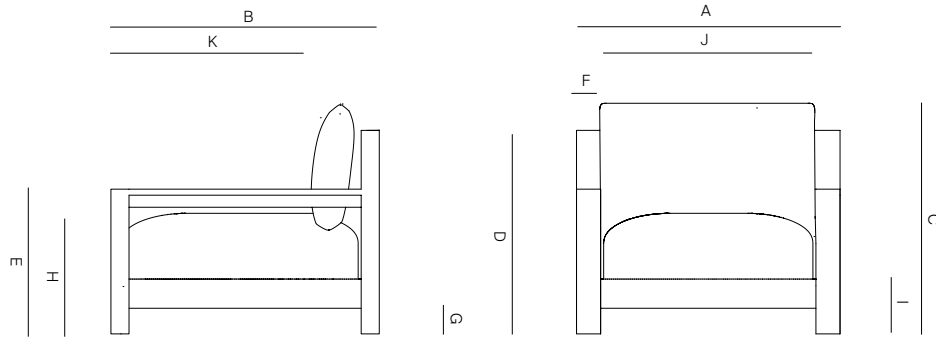

CABO

by Valerio Sommella & Simone Bonanni

LOUNGE CHAIR

0652.301

SPECIFICATIONS

Width:	34 1/2"	87.4 cm
Depth:	35"	88.8 cm
Height:	29 3/4"	75.8 cm
Seat height:	7 1/4"	17.1 cm
Seat height *with optional cushion	15 3/4"	39.9 cm

THROW PILLOWS SOLD SEPARATELY

DANA O

danaoliving.com

LOUNGE CHAIR

0652.301

MEASURES INCH CM	OVERALL WIDTH	OVERALL DEPTH	OVERALL HEIGHT WITH CUSHIONS	OVERALL FRAME HEIGHT	ARM HEIGHT	ARM WIDTH	FOOT HEIGHT	SEAT HEIGHT WITH CUSHIONS	FRAME SEAT HEIGHT (FLOOR TO FRAME)	INSIDE SEAT WIDTH	INSIDE SEAT DEPTH
DESCRIPTION	A	B	C	D	E	F	G	H	I	J	K
LOUNGE CHAIR	34 1/2	35	29 3/4	26 1/2	19	3	3 1/4	15 3/4	7 1/4	28	26 3/4
SKU# 0652.301	87.4	88.8	75.8	67.5	48	7.7	8.5	39.9	18.1	70.9	67.9

MEASURES INCH CM	# OF BACK CUSHIONS	# OF SEAT CUSHIONS	COM YARDS METERS	DIAGONAL CLEARANCE	FURNITURE WEIGHT LBS KGS	TOTAL PIECES IN A BOX	BOXED WEIGHT LBS KGS	CUBE
DESCRIPTION				L				
LOUNGE CHAIR	1	1	3.5	39 3/4	64.15	1	82.89	24.18
SKU# 0652.301	1	1		100.8	29.1	1	37.6	