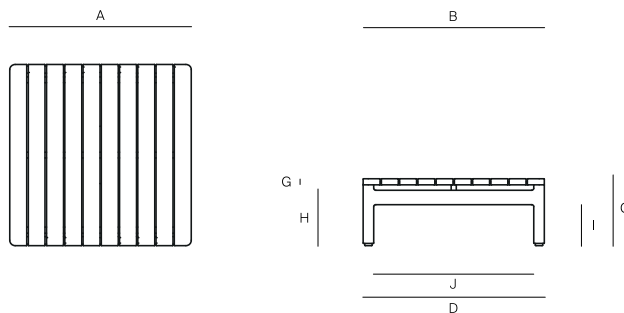

MONTAUK

by Mario Ruiz

SIDE TABLE SQ 30"

072.4101

SPECIFICATIONS

Width:	30"	76 cm
Depth:	30"	76 cm
Height:	11"	28 cm

FINISHES

NATURAL
-20

TEAK

MATERIALS

Frame: Premium grade teak wood.

Furniture cover available.

SIDE TABLE SQ 30"

072.4101

MEASURES INCH CM	OVERALL LENGTH	OVERALL WIDTH	OVERALL HEIGHT	SIZE OF BASE	OVERHANG AT ENDS	OVERHANG AT SIDES	TABLE TOP THICKNESS	APRON TO FLOOR CLEARANCE	SPACE BETWEEN LEGS AT HEAD	SPACE BETWEEN LEGS AT SIDE	SEAT UP TO
DESCRIPTION	A	B	C	D	E	F	G	H	I	J	K
SIDE TABLE SQ 30"	30	30	11	30	-	-	1	10	6 3/4	26 1/2	-
SKU# 072.4101	76	76	28	76	-	-	2.5	25.5	17.2	67	-

MEASURES INCH CM	DIAGONAL CLEARANCE	OVERALL FURNITURE WEIGHT LBS KGS	TOTAL PIECES IN A BOX	BOXED WEIGHT LBS KGS	CUBE
DESCRIPTION	L				
SIDE TABLE SQ 30"	31 3/4	13.8	1	48.06	9.47
SKU# 072.4101	80.5	30.42	1	21.8	