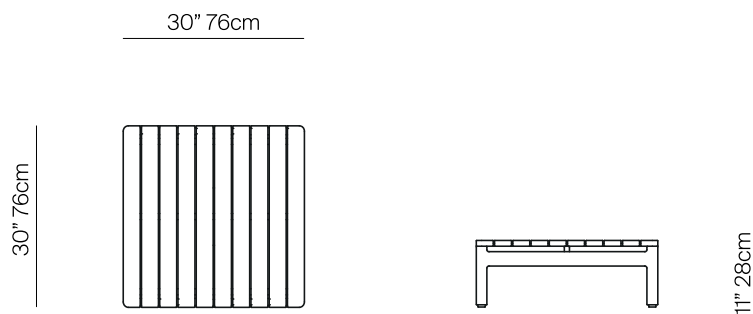

MONTAUK

by Mario Ruiz

SIDE TABLE SQ 30"

072.4101

SPECIFICATIONS

Width:	30"	76 cm
Depth:	30"	76 cm
Height:	11"	28 cm

FINISHES

NATURAL
-20

TEAK

MATERIALS

Frame: Premium grade teak wood.

Furniture cover available.

SIDE TABLE SQ 30"

072.4101

MEASURES INCH CM	OVERALL LENGTH	OVERALL WIDTH	OVERALL HEIGHT	SIZE OF BASE	OVERHANG AT ENDS	OVERHANG AT SIDES	TABLE TOP THICKNESS	APRON TO FLOOR CLEARANCE	SPACE BETWEEN LEGS AT HEAD	SPACE BETWEEN LEGS AT SIDE	SEAT UP TO
DESCRIPTION	A	B	C	D	E	F	G	H	I	J	K
SIDE TABLE SQ 30"	30	30	11	30	-	-	1	10	6 3/4	26 1/2	-
SKU# 072.4101	76	76	28	76	-	-	2.5	25.5	17.2	67	-

MEASURES INCH CM	DIAGONAL CLEARANCE	OVERALL FURNITURE WEIGHT LBS KGS	TOTAL PIECES IN A BOX	BOXED WEIGHT LBS KGS	CUBE
DESCRIPTION	L				
SIDE TABLE SQ 30"	31 3/4	13.8	1	48.06	9.47
SKU# 072.4101	80.5	30.42	1	21.8	